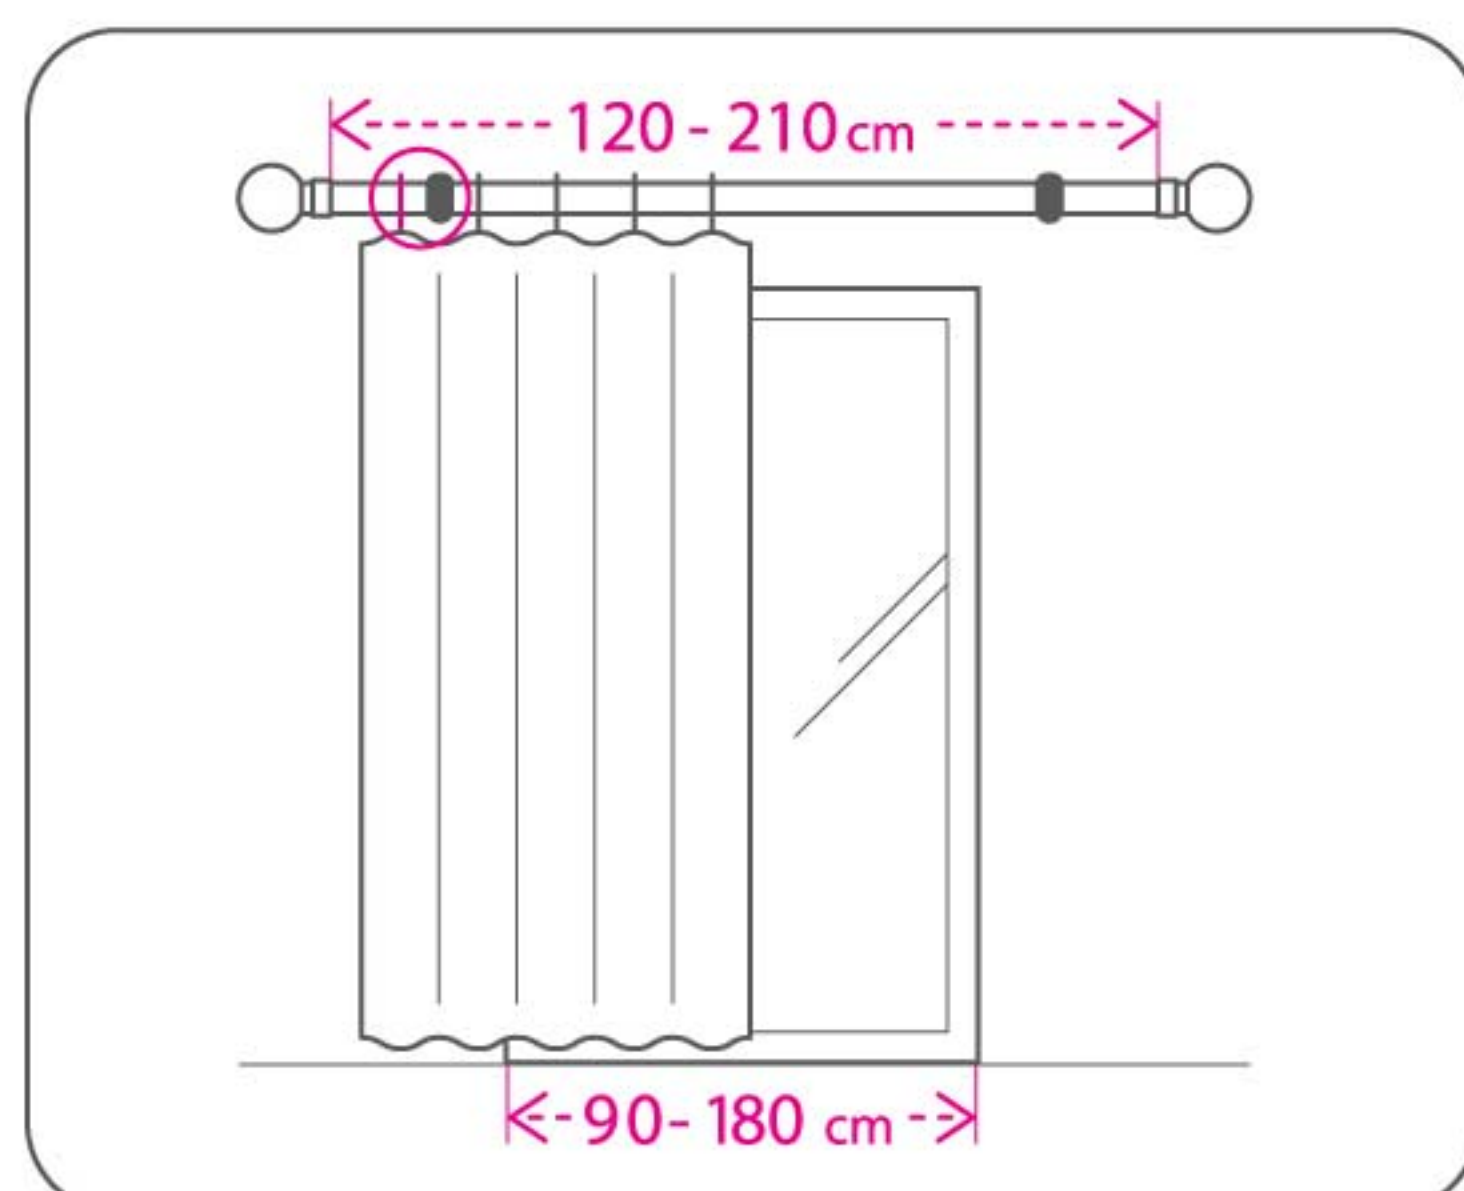

KOPER.

KO-19-G

Grey . Metal . 16/19 mm
Extendable curtain pole

Two sizes: 120-210cm / 160-300cm
Packed with cardboard box, including:

- 2 poles
- 2 finials
- 3 brackets
- 21 rings (120-210cm) / 30 rings (160-300cm)

KOPER.

KO-28-BN

Brushed Nickel . Metal 25/28 mm Extendable curtain pole

Two sizes: 120-210cm / 160-300cm
Packed with cardboard box, including:

- 2 poles
- 2 finials
- 3 brackets
- 21 rings (120-210cm) / 30 rings (160-300cm)

KOPER.

KO-28-MB

Matt Black . Metal . 25/28 mm Finial With Dots Extendable curtain pole

Two sizes: 120-210cm / 160-300cm
Packed with cardboard box, including:

- 2 poles
- 2 finials
- 3 brackets
- 21 rings (120-210cm) / 30 rings (160-300cm)

KOPER.

KO-28-DMB

Matt Black . Metal . 25/28 mm
Matt White Finial With Dots
Extendable curtain pole

Two sizes: 120-210cm / 160-300cm
Packed with cardboard box, including:

- 2 poles
- 2 finials
- 3 brackets
- 21 rings (120-210cm) / 30 rings (160-300cm)