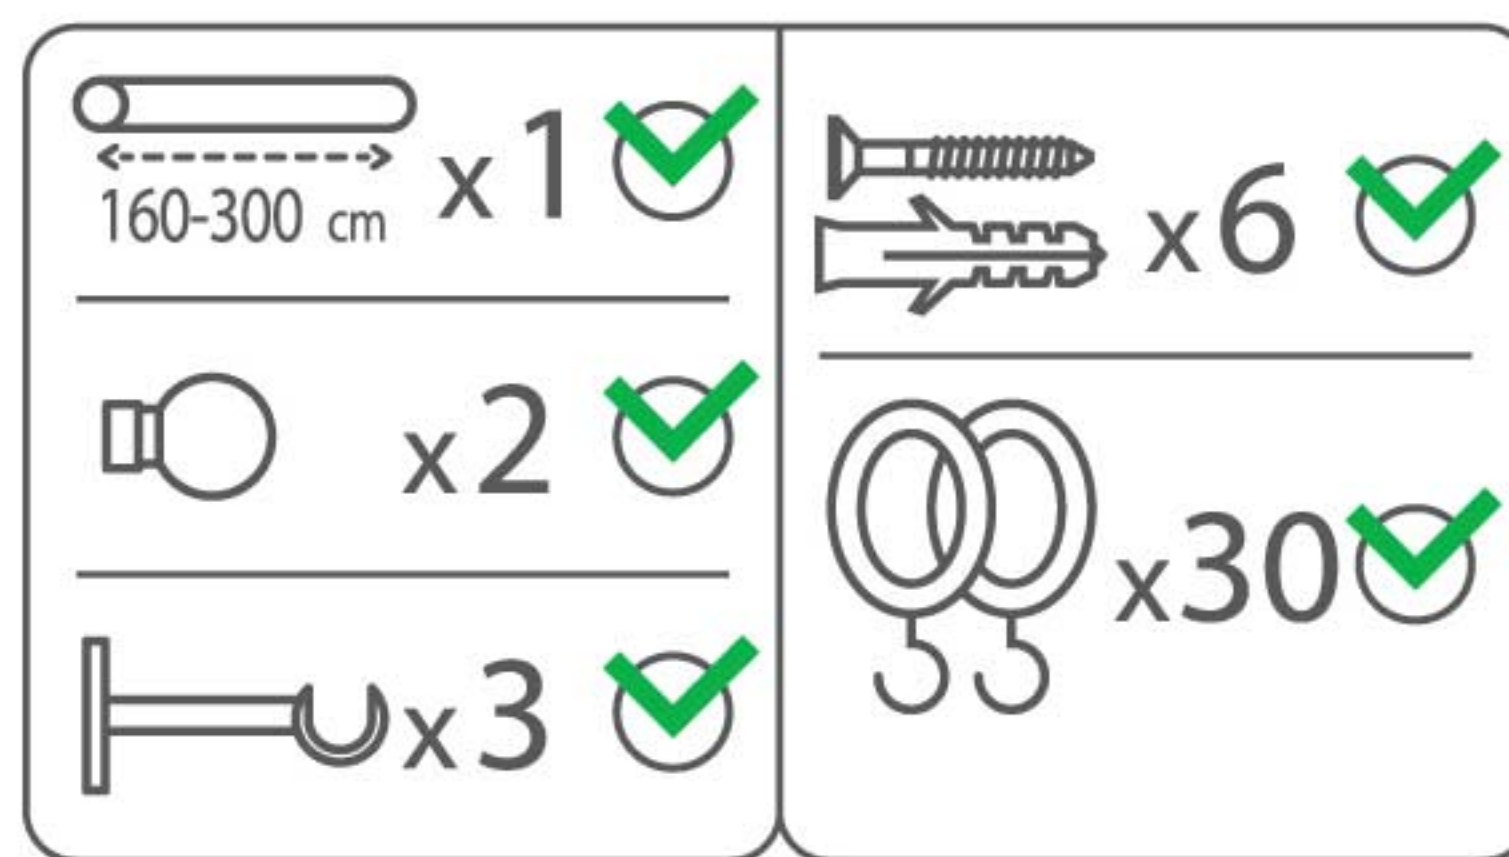

KOPER.

KO-19-MB

Matt Black . Metal . 16/19 mm Extendable curtain pole

Two sizes: 120-210cm / 160-300cm
Packed with cardboard box, including:

- 2 poles
- 2 finials
- 3 brackets
- 21 rings (120-210cm) / 30 rings (160-300cm)

KOPER.

KO-19-BBN

Brushed Black Nickel . Metal
16/19 mm
Extendable curtain pole

Two sizes: 120-210cm / 160-300cm
Packed with cardboard box, including:

- 2 poles
- 2 finials
- 3 brackets
- 21 rings (120-210cm) / 30 rings (160-300cm)

KOPER.

KO-19-P

Pewter . Metal . 16/19 mm Extendable curtain pole

Two sizes: 120-210cm / 160-300cm
Packed with cardboard box, including:

- 2 poles
- 2 finials
- 3 brackets
- 21 rings (120-210cm) / 30 rings (160-300cm)

KOPER.

KO-19-S

Satin Nickel . Metal . 16/19 mm Extendable curtain pole

Two sizes: 120-210cm / 160-300cm
Packed with cardboard box, including:

- 2 poles
- 2 finials
- 3 brackets
- 21 rings (120-210cm) / 30 rings (160-300cm)