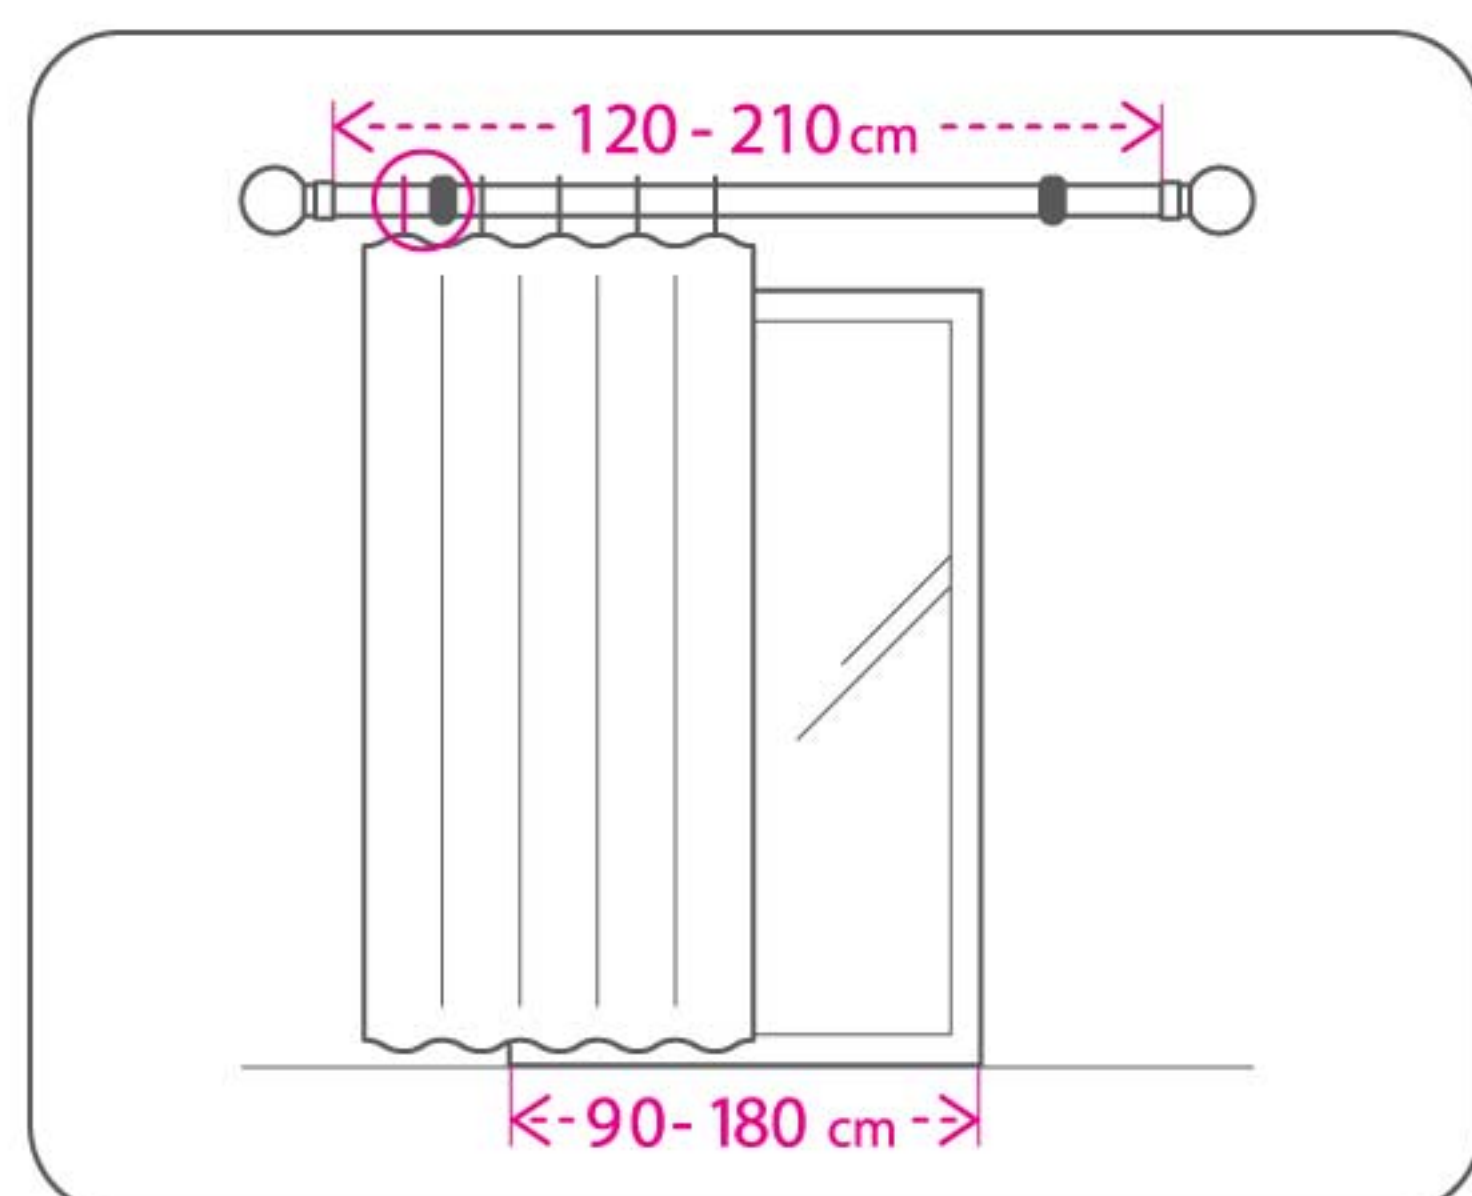

KOPER.

KO-28-MB

Matt Black . Metal . 25/28 mm Finial With Dots Extendable curtain pole

Two sizes: 120-210cm / 160-300cm
Packed with cardboard box, including:

- 2 poles
- 2 finials
- 3 brackets
- 21 rings (120-210cm) / 30 rings (160-300cm)