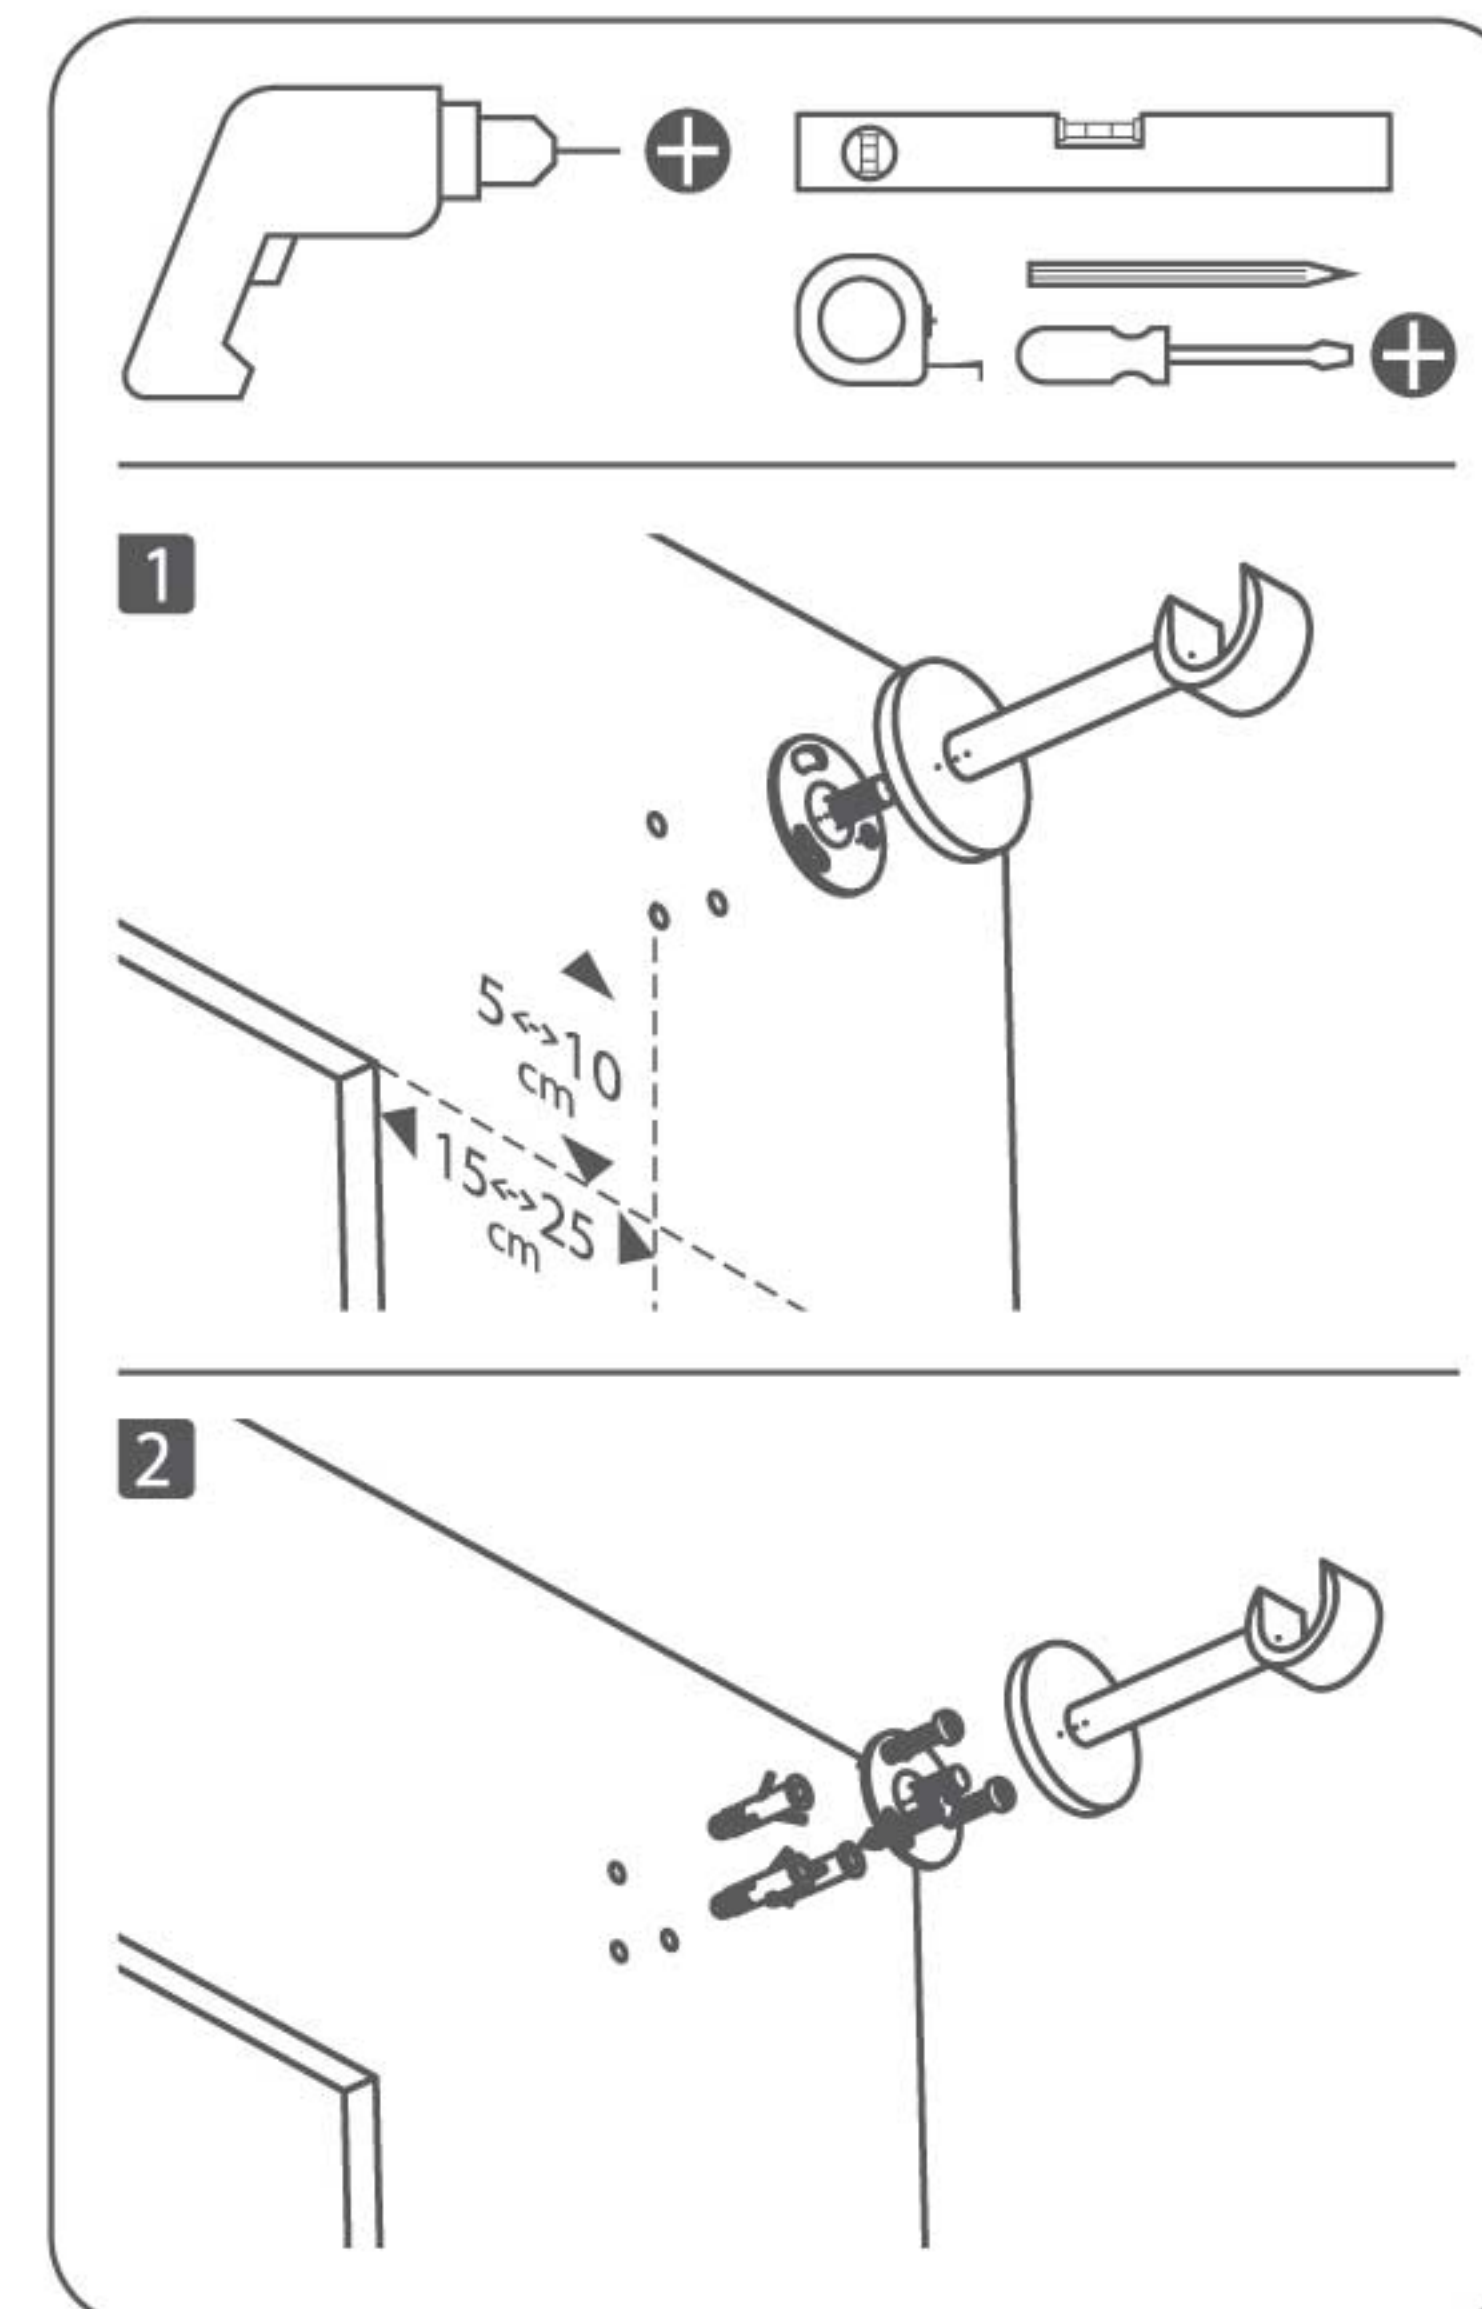

KOPER.

KO-19-MB

Matt Black . Metal . 16/19 mm Extendable curtain pole

Two sizes: 120-210cm / 160-300cm
Packed with cardboard box, including:

- 2 poles
- 2 finials
- 3 brackets
- 21 rings (120-210cm) / 30 rings (160-300cm)

KOPER.

KO-19-P

Pewter . Metal . 16/19 mm Extendable curtain pole

Two sizes: 120-210cm / 160-300cm
Packed with cardboard box, including:

- 2 poles
- 2 finials
- 3 brackets
- 21 rings (120-210cm) / 30 rings (160-300cm)

KOPER.

KO-19-S

Satin Nickel . Metal . 16/19 mm Extendable curtain pole

Two sizes: 120-210cm / 160-300cm
Packed with cardboard box, including:

- 2 poles
- 2 finials
- 3 brackets
- 21 rings (120-210cm) / 30 rings (160-300cm)

KOPER.

KO-19-PB

Polished Brass . Metal 16/19 mm Extendable curtain pole

Two sizes: 120-210cm / 160-300cm
Packed with cardboard box, including:

- 2 poles
- 2 finials
- 3 brackets
- 21 rings (120-210cm) / 30 rings (160-300cm)