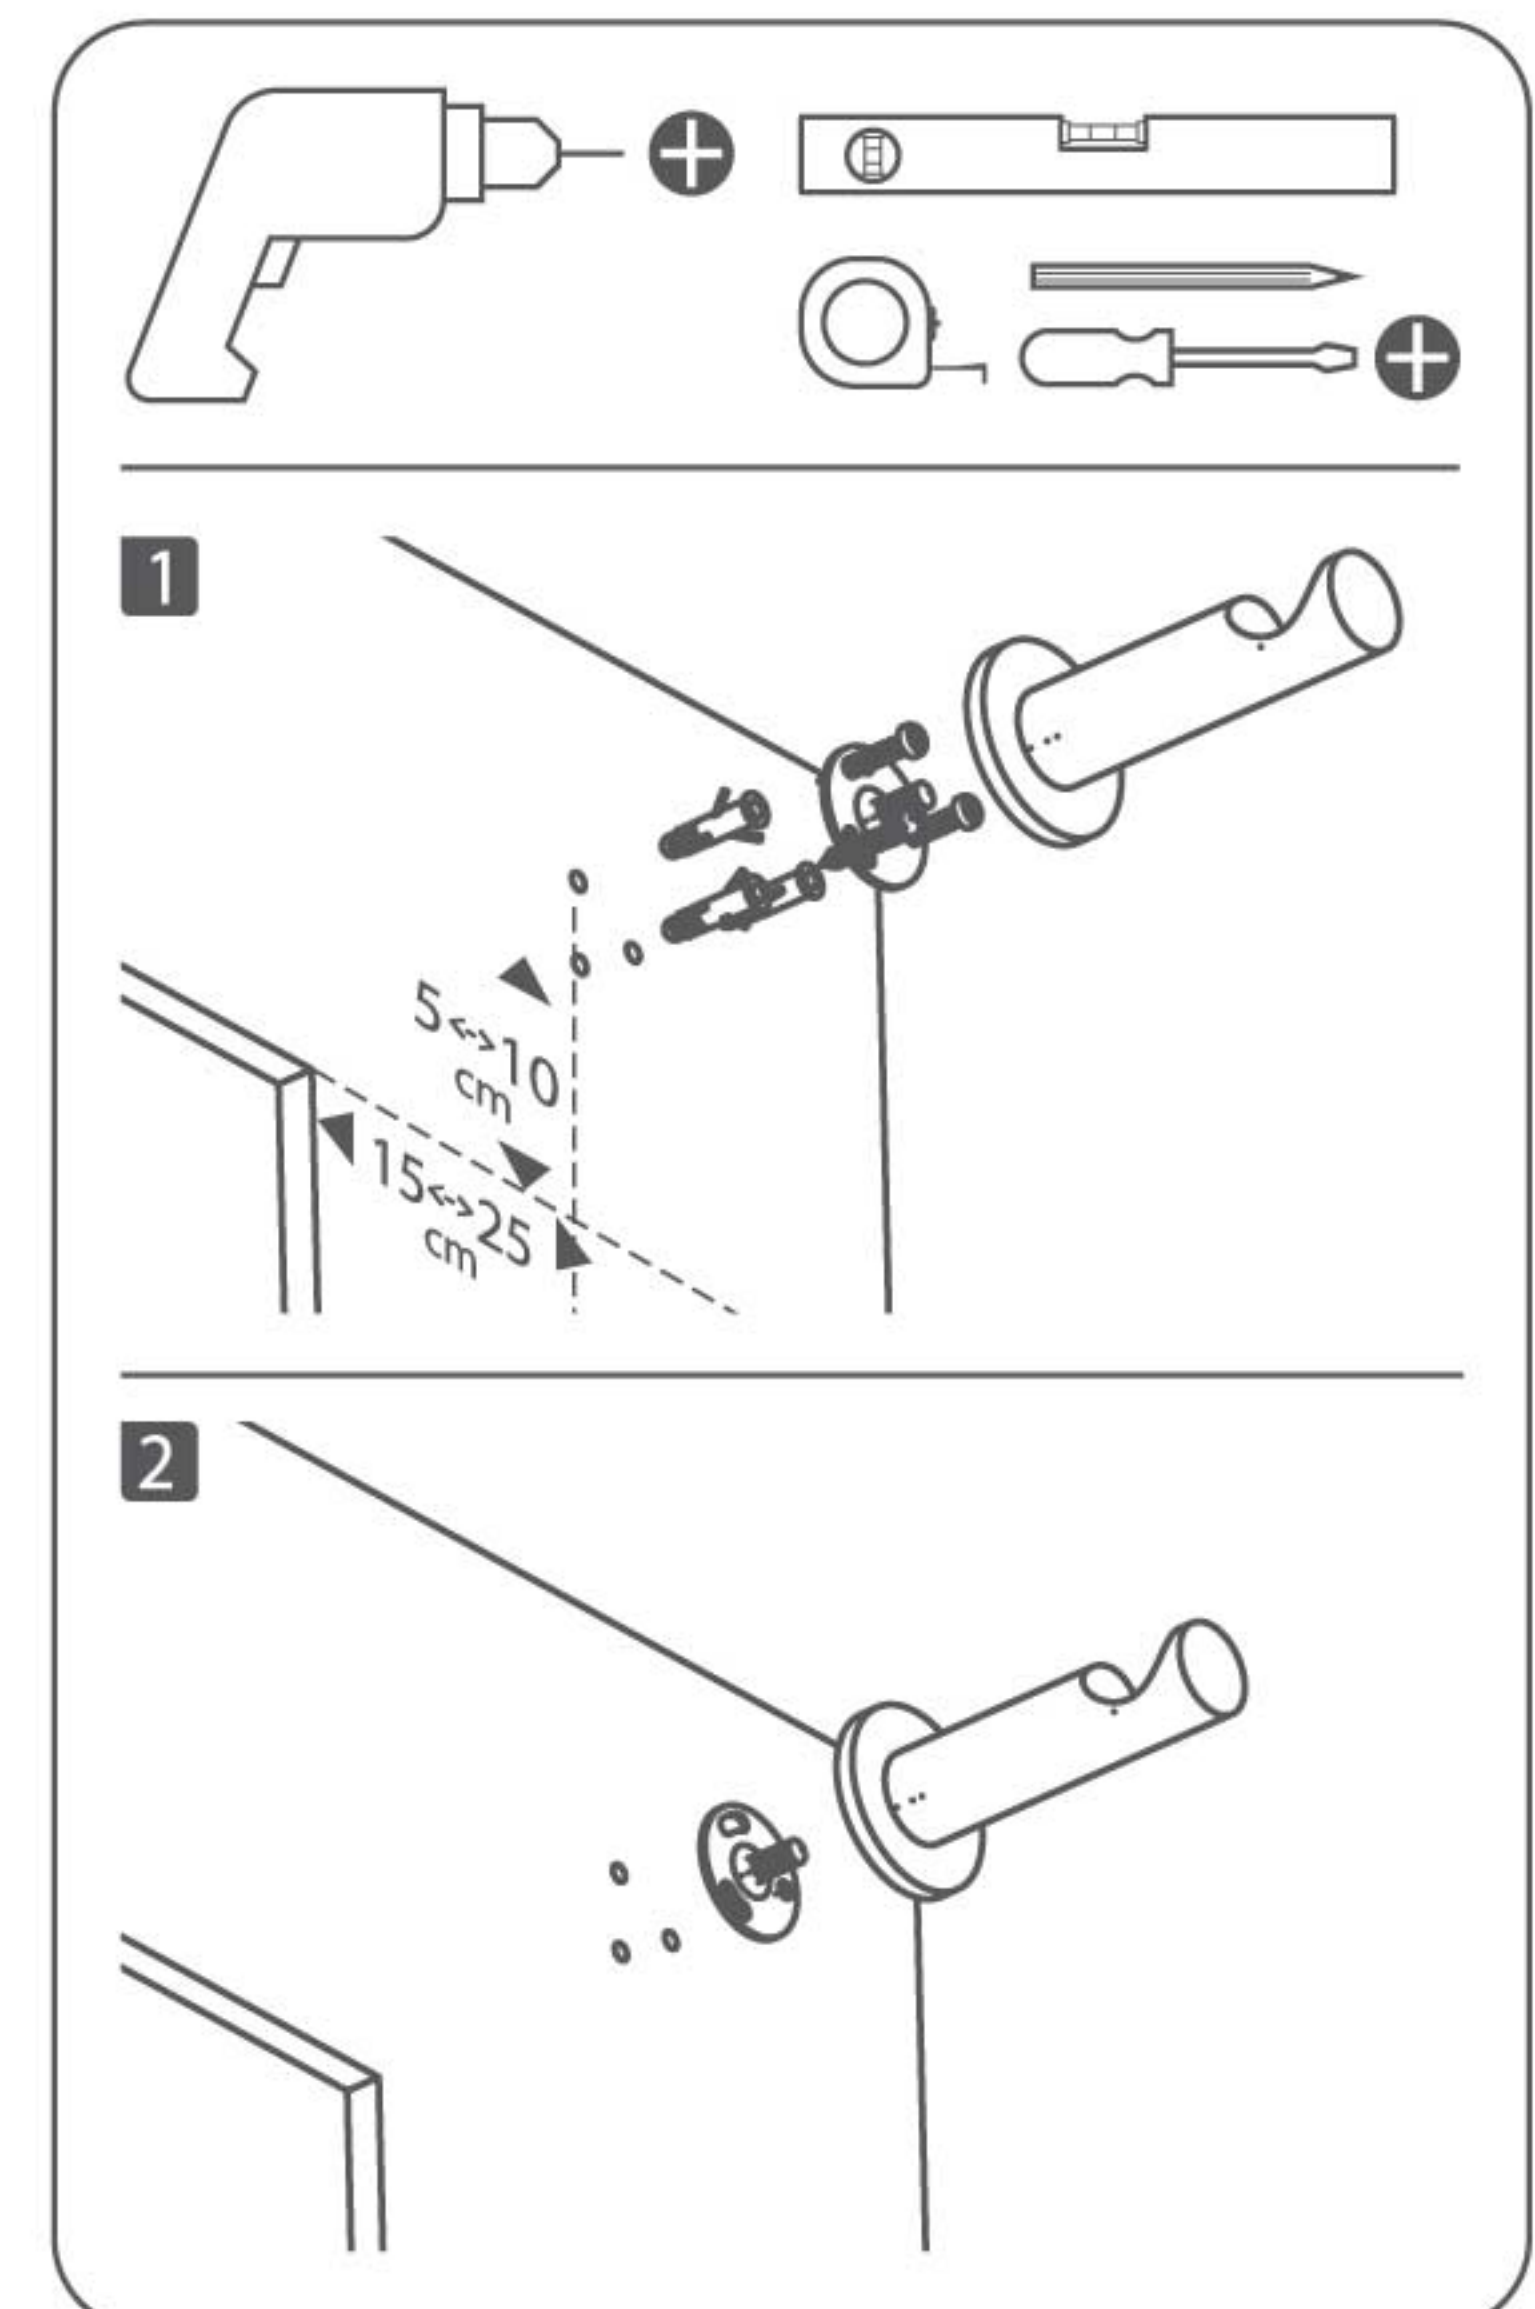

KOPER.

KO-19-G

Grey . Metal . 16/19 mm
Extendable curtain pole

Two sizes: 120-210cm / 160-300cm
Packed with cardboard box, including:

- 2 poles
- 2 finials
- 3 brackets
- 21 rings (120-210cm) / 30 rings (160-300cm)

KOPER.

KO-28-BN

Brushed Nickel . Metal 25/28 mm Extendable curtain pole

Two sizes: 120-210cm / 160-300cm
Packed with cardboard box, including:

- 2 poles
- 2 finials
- 3 brackets
- 21 rings (120-210cm) / 30 rings (160-300cm)

KOPER.

KO-28-AB

Antique Brass . Metal 25/28 mm Extendable curtain pole

Two sizes: 120-210cm / 160-300cm
Packed with cardboard box, including:

- 2 poles
- 2 finials
- 3 brackets
- 21 rings (120-210cm) / 30 rings (160-300cm)

KOPER.

KO-28-MB

Matt Black . Metal . 25/28 mm Finial With Dots Extendable curtain pole

Two sizes: 120-210cm / 160-300cm
Packed with cardboard box, including:

- 2 poles
- 2 finials
- 3 brackets
- 21 rings (120-210cm) / 30 rings (160-300cm)