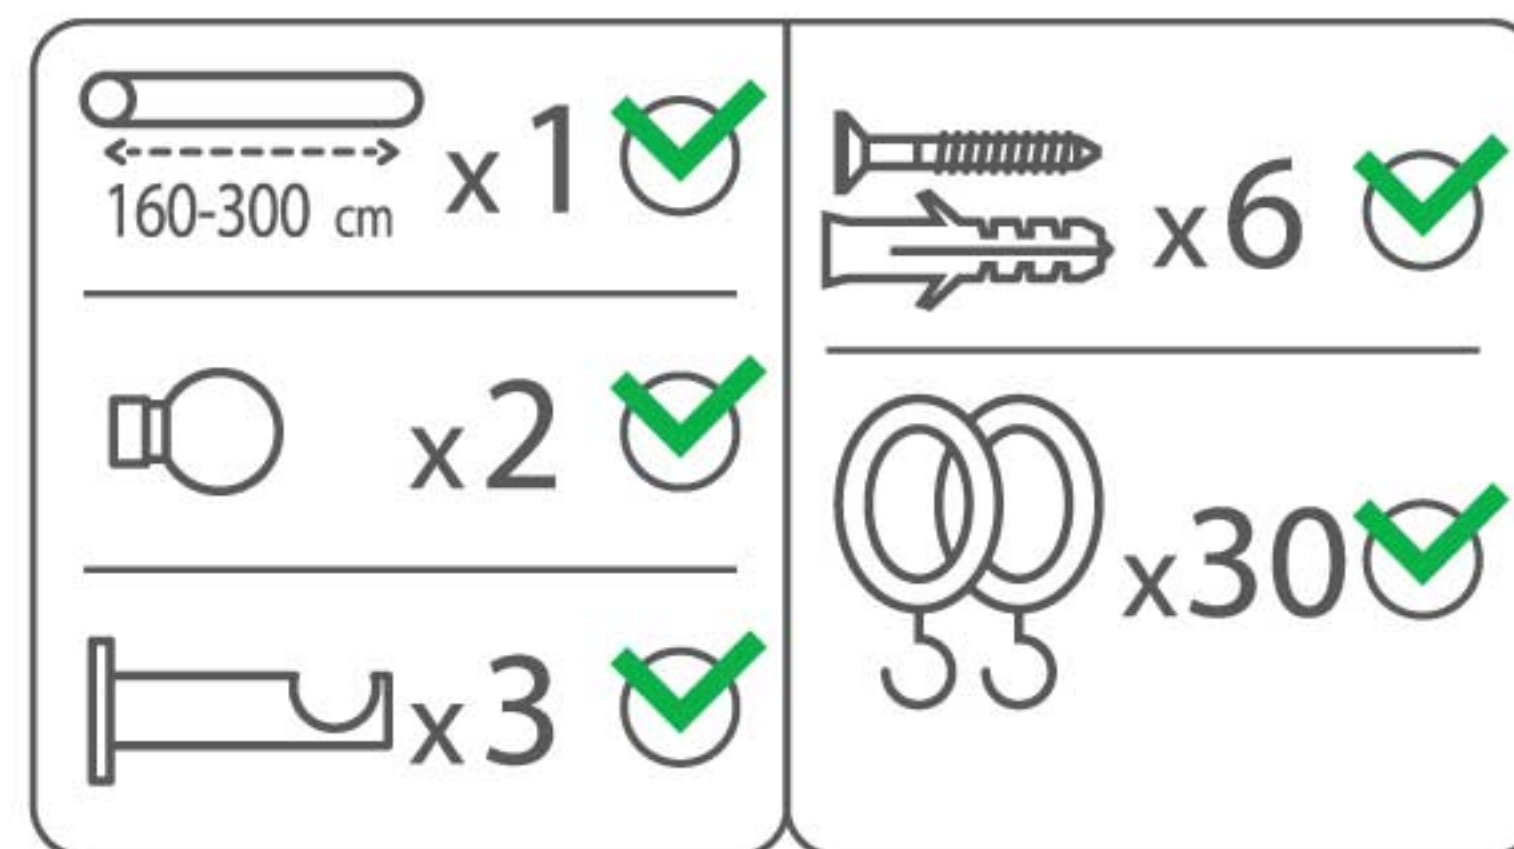

KOPER.

KO-28-MB

Matt Black . Metal . 25/28 mm Finial With Dots Extendable curtain pole

Two sizes: 120-210cm / 160-300cm
Packed with cardboard box, including:

- 2 poles
- 2 finials
- 3 brackets
- 21 rings (120-210cm) / 30 rings (160-300cm)