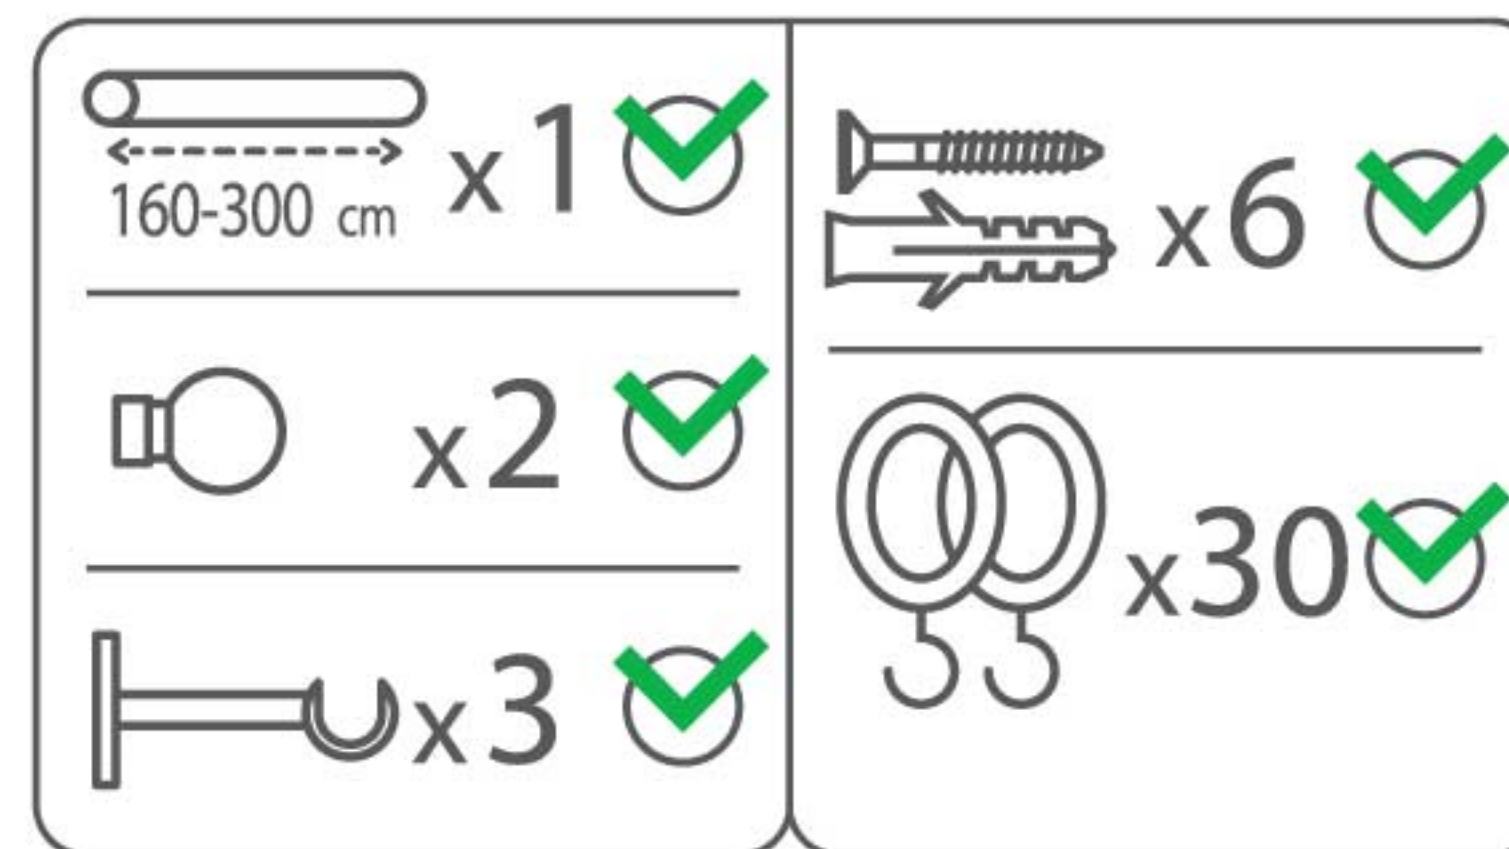

KOPER.

KO-19-S

Satin Nickel . Metal . 16/19 mm Extendable curtain pole

Two sizes: 120-210cm / 160-300cm
Packed with cardboard box, including:

- 2 poles
- 2 finials
- 3 brackets
- 21 rings (120-210cm) / 30 rings (160-300cm)

KOPER.

KO-19-PB

Polished Brass . Metal 16/19 mm Extendable curtain pole

Two sizes: 120-210cm / 160-300cm
Packed with cardboard box, including:

- 2 poles
- 2 finials
- 3 brackets
- 21 rings (120-210cm) / 30 rings (160-300cm)

KOPER.

KO-19-W

Matt Black . Metal . 16/19 mm
Wooden Effect Finial
Extendable curtain pole

Two sizes: 120-210cm / 160-300cm
Packed with cardboard box, including:

- 2 poles
- 2 finials
- 3 brackets
- 21 rings (120-210cm) / 30 rings (160-300cm)

KOPER.

KO-19-G

Grey . Metal . 16/19 mm
Extendable curtain pole

Two sizes: 120-210cm / 160-300cm
Packed with cardboard box, including:

- 2 poles
- 2 finials
- 3 brackets
- 21 rings (120-210cm) / 30 rings (160-300cm)