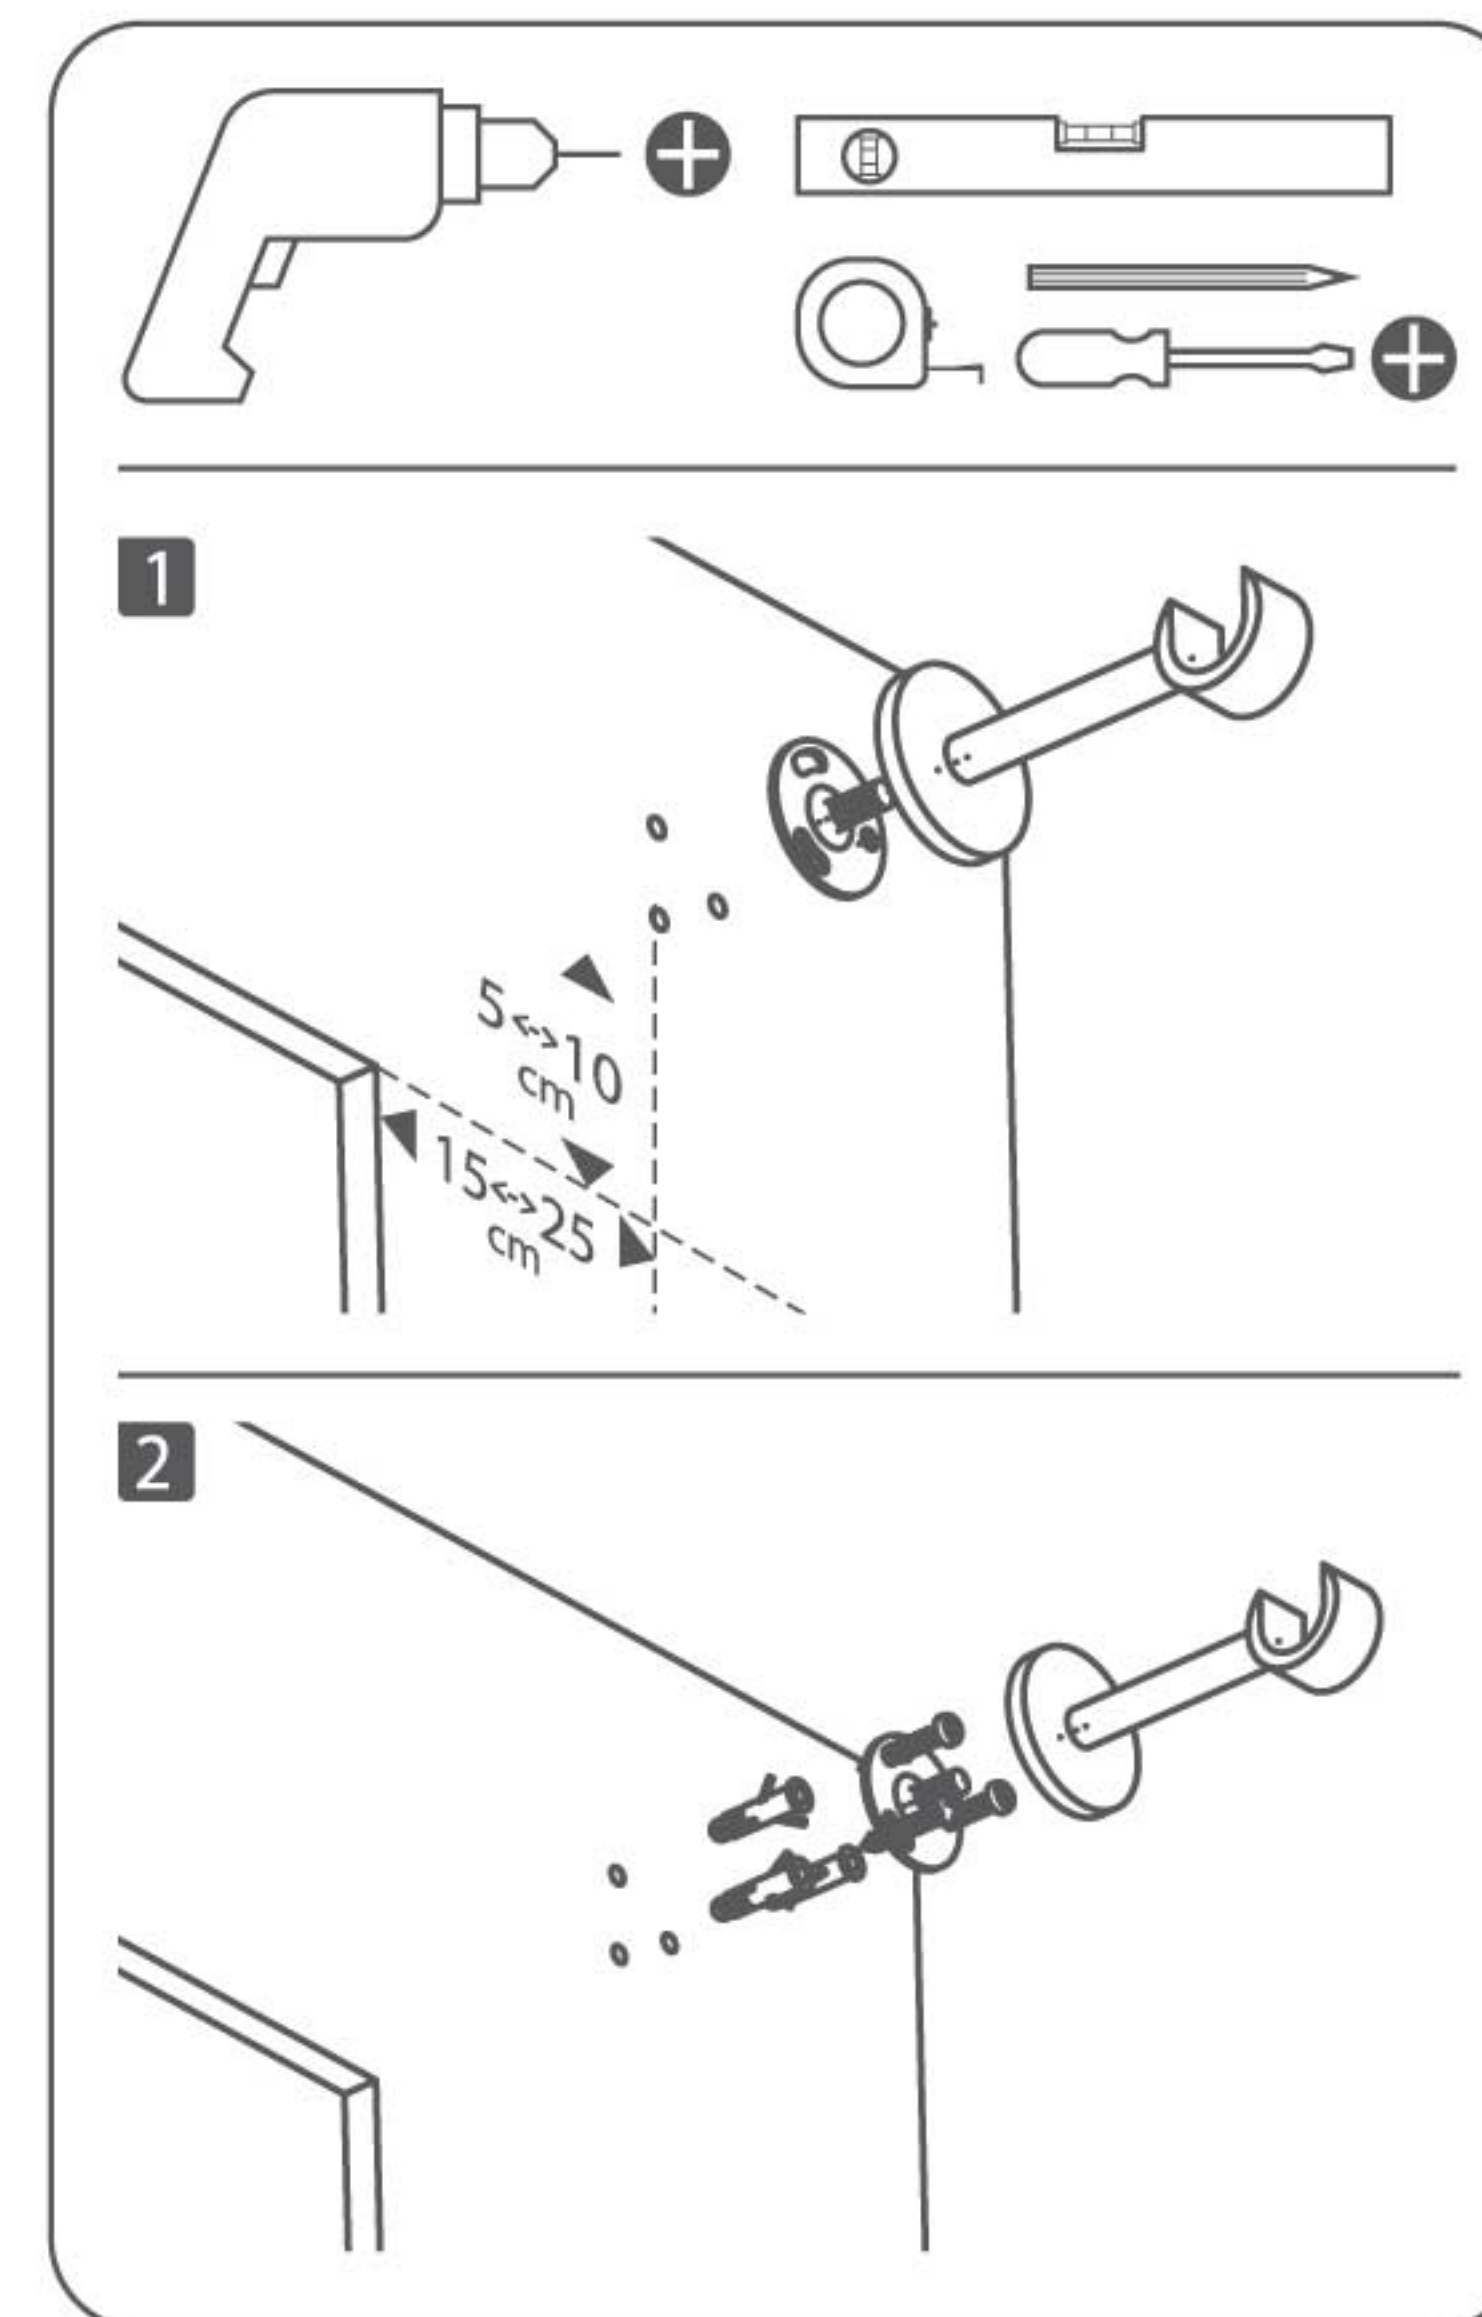

KOPER.

KO-19-MB

Matt Black . Metal . 16/19 mm Extendable curtain pole

Two sizes: 120-210cm / 160-300cm
Packed with cardboard box, including:

- 2 poles
- 2 finials
- 3 brackets
- 21 rings (120-210cm) / 30 rings (160-300cm)

KOPER.

KO-19-BBN

Brushed Black Nickel . Metal
16/19 mm
Extendable curtain pole

Two sizes: 120-210cm / 160-300cm
Packed with cardboard box, including:

- 2 poles
- 2 finials
- 3 brackets
- 21 rings (120-210cm) / 30 rings (160-300cm)

KOPER.

KO-19-P

Pewter . Metal . 16/19 mm Extendable curtain pole

Two sizes: 120-210cm / 160-300cm
Packed with cardboard box, including:

- 2 poles
- 2 finials
- 3 brackets
- 21 rings (120-210cm) / 30 rings (160-300cm)

KOPER.

KO-19-S

Satin Nickel . Metal . 16/19 mm Extendable curtain pole

Two sizes: 120-210cm / 160-300cm
Packed with cardboard box, including:

- 2 poles
- 2 finials
- 3 brackets
- 21 rings (120-210cm) / 30 rings (160-300cm)