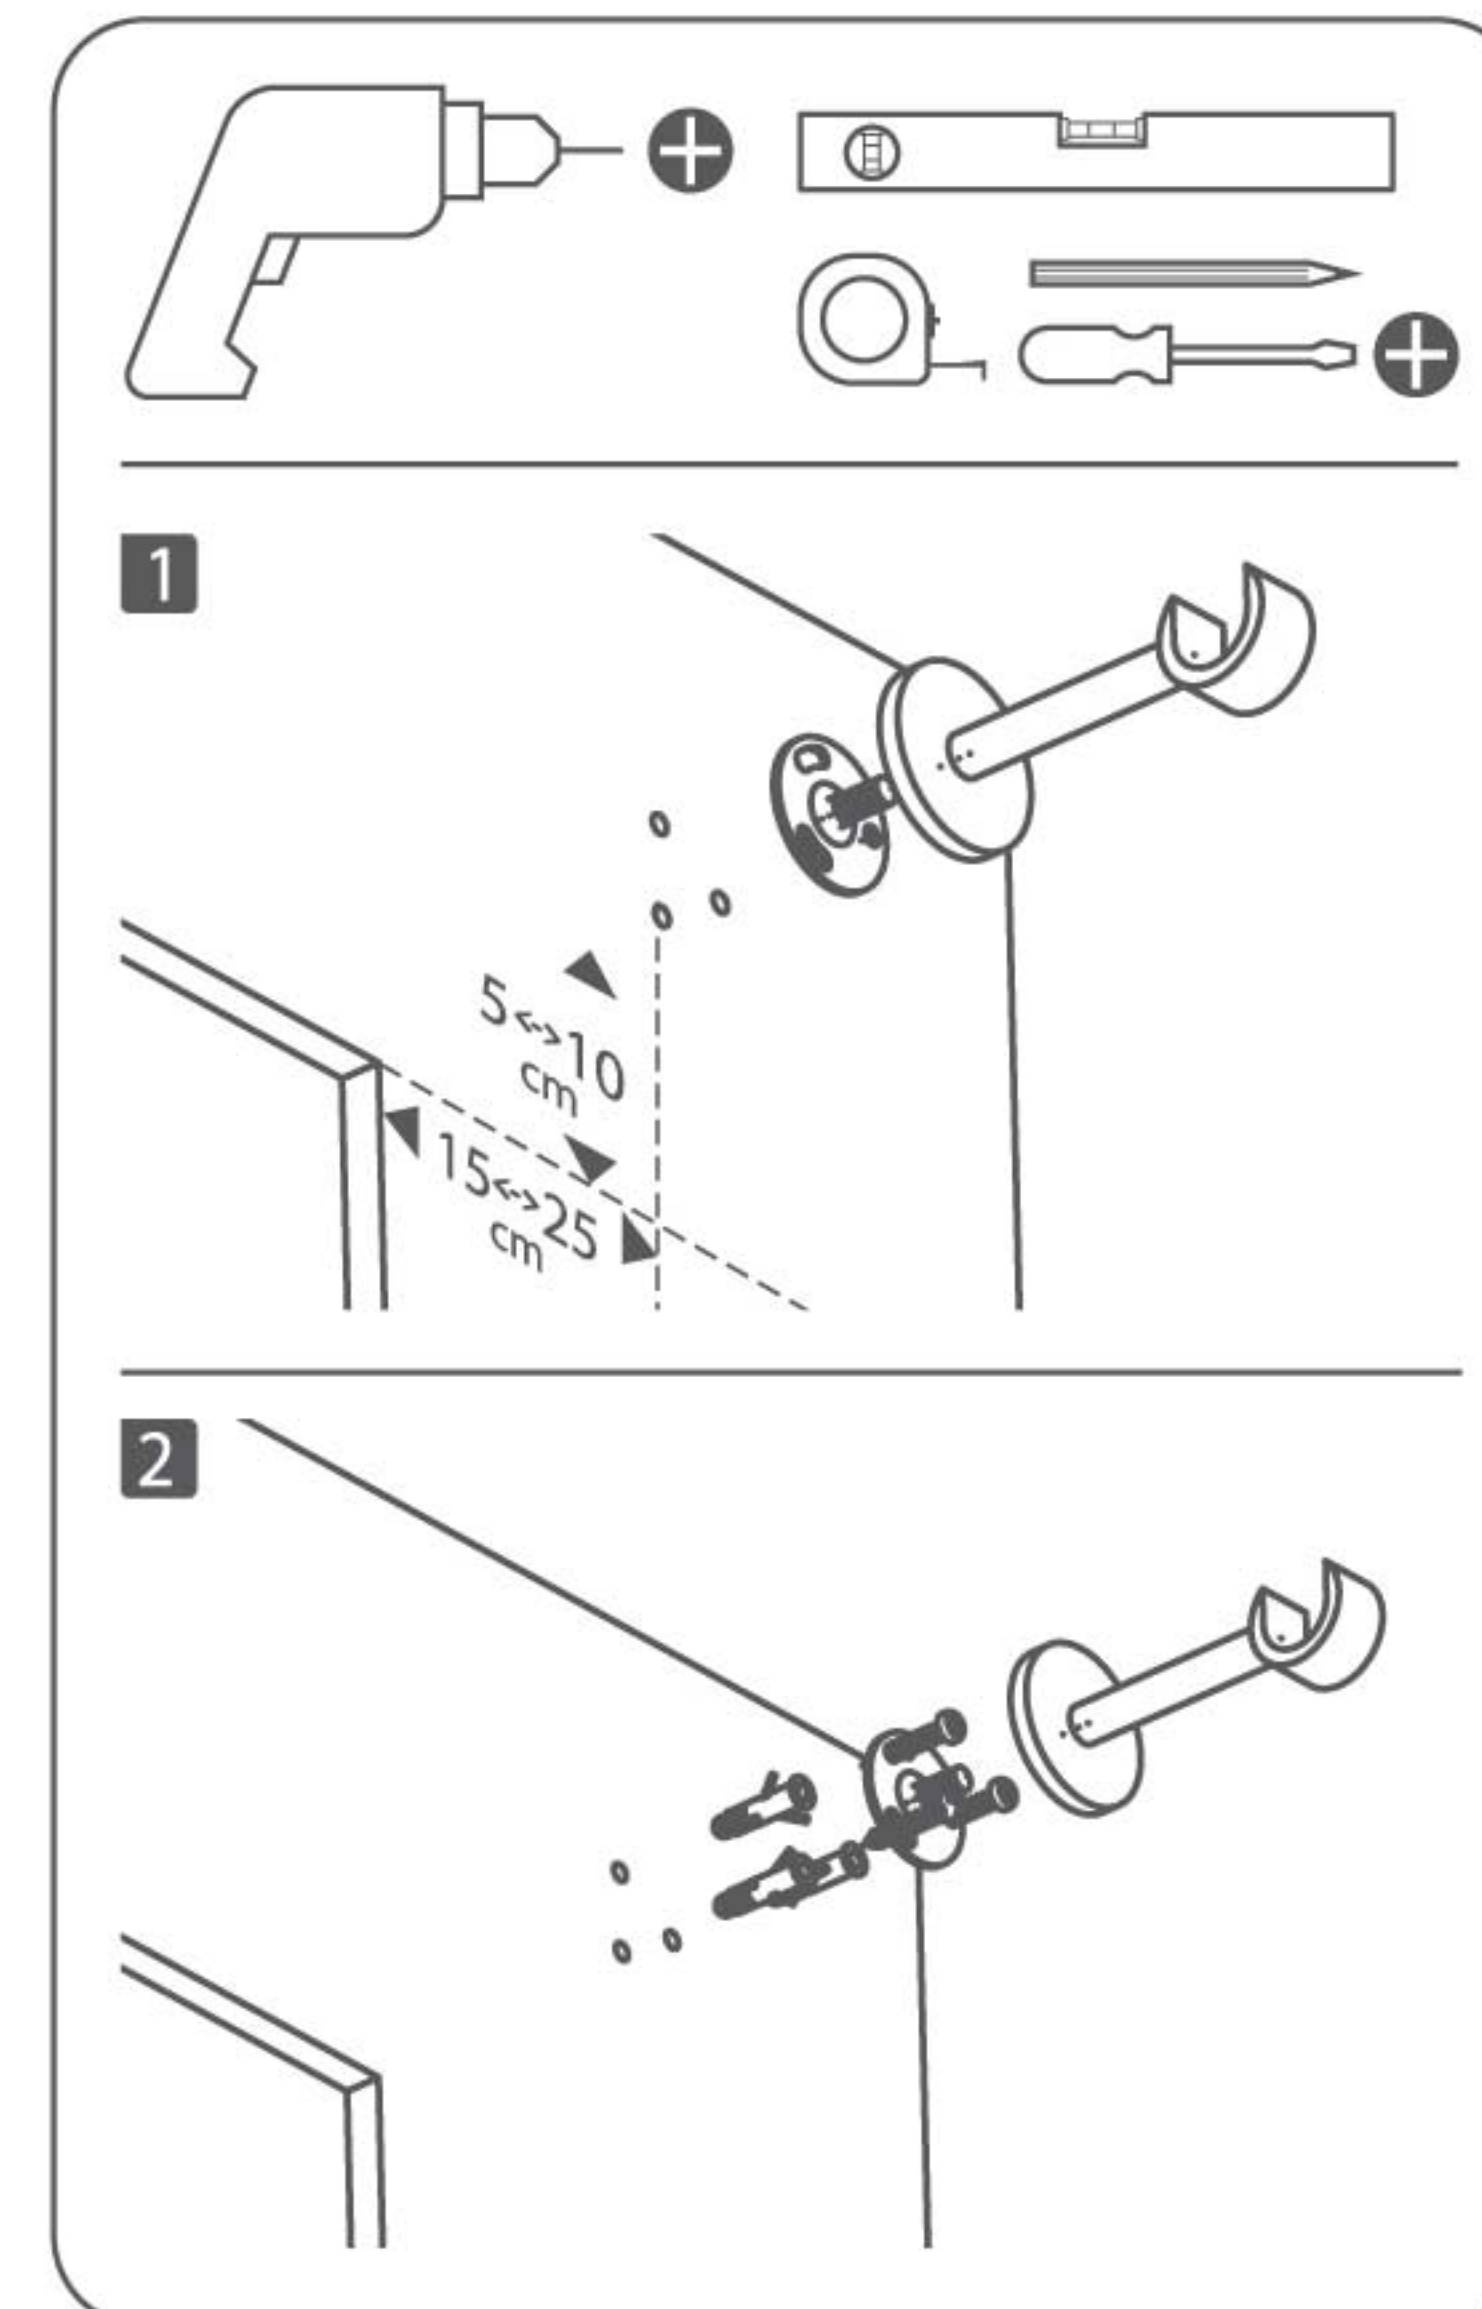

KOPER.

KO-19-P

Pewter . Metal . 16/19 mm Extendable curtain pole

Two sizes: 120-210cm / 160-300cm
Packed with cardboard box, including:

- 2 poles
- 2 finials
- 3 brackets
- 21 rings (120-210cm) / 30 rings (160-300cm)

KOPER.

KO-19-PB

Polished Brass . Metal 16/19 mm Extendable curtain pole

Two sizes: 120-210cm / 160-300cm
Packed with cardboard box, including:

- 2 poles
- 2 finials
- 3 brackets
- 21 rings (120-210cm) / 30 rings (160-300cm)

KOPER.

KO-19-W

Matt Black . Metal . 16/19 mm
Wooden Effect Finial
Extendable curtain pole

Two sizes: 120-210cm / 160-300cm
Packed with cardboard box, including:

- 2 poles
- 2 finials
- 3 brackets
- 21 rings (120-210cm) / 30 rings (160-300cm)

KOPER.

KO-19-G

Grey . Metal . 16/19 mm
Extendable curtain pole

Two sizes: 120-210cm / 160-300cm
Packed with cardboard box, including:

- 2 poles
- 2 finials
- 3 brackets
- 21 rings (120-210cm) / 30 rings (160-300cm)