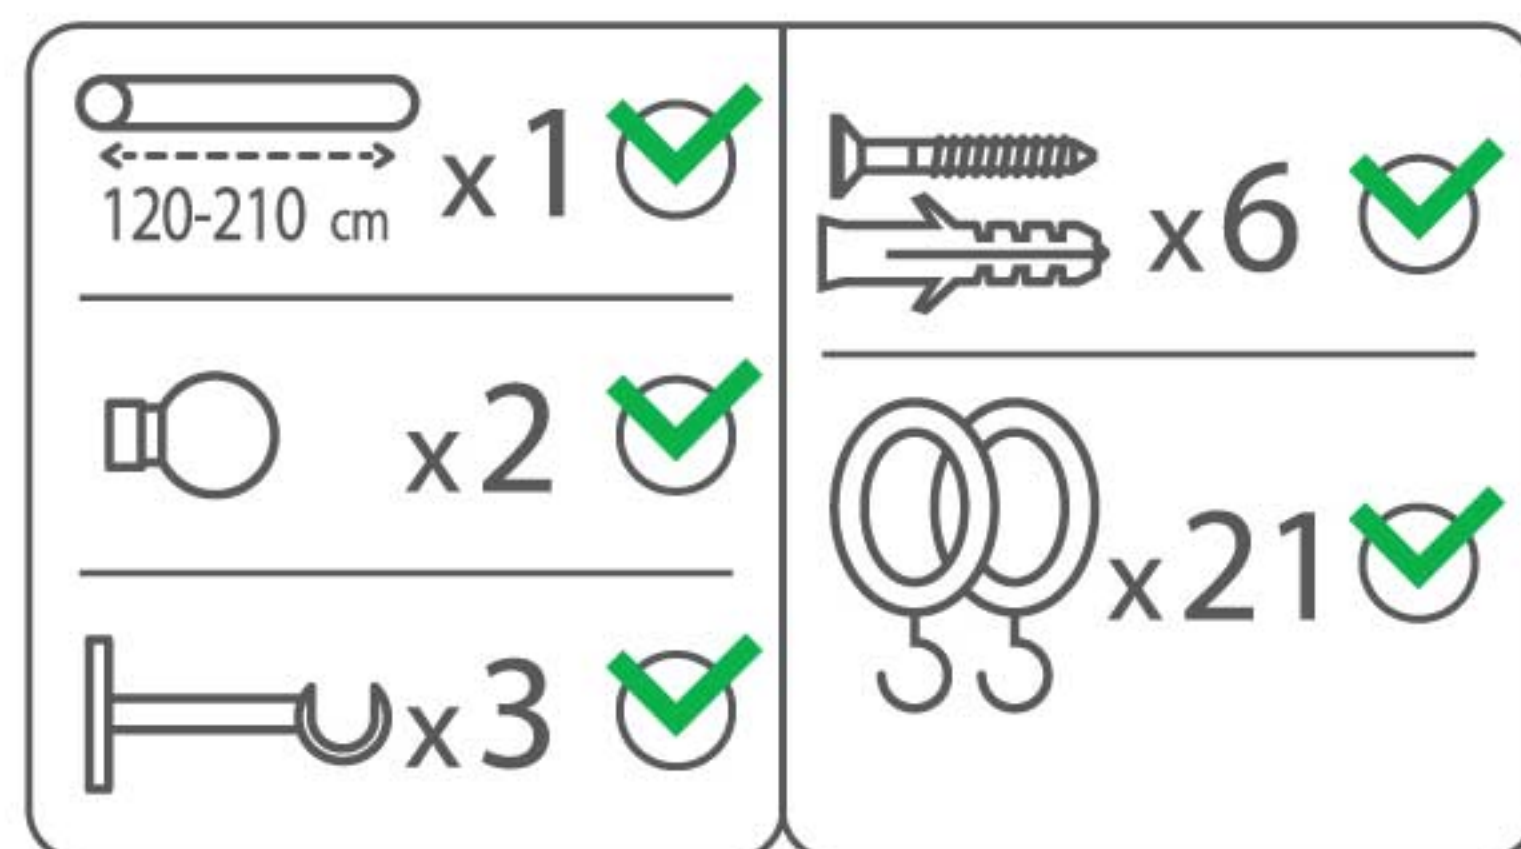

KOPER.

KO-19-MB

Matt Black . Metal . 16/19 mm Extendable curtain pole

Two sizes: 120-210cm / 160-300cm
Packed with cardboard box, including:

- 2 poles
- 2 finials
- 3 brackets
- 21 rings (120-210cm) / 30 rings (160-300cm)

KOPER.

KO-19-BBN

Brushed Black Nickel . Metal
16/19 mm
Extendable curtain pole

Two sizes: 120-210cm / 160-300cm
Packed with cardboard box, including:

- 2 poles
- 2 finials
- 3 brackets
- 21 rings (120-210cm) / 30 rings (160-300cm)

KOPER.

KO-19-P

Pewter . Metal . 16/19 mm Extendable curtain pole

Two sizes: 120-210cm / 160-300cm
Packed with cardboard box, including:

- 2 poles
- 2 finials
- 3 brackets
- 21 rings (120-210cm) / 30 rings (160-300cm)

KOPER.

KO-19-S

Satin Nickel . Metal . 16/19 mm Extendable curtain pole

Two sizes: 120-210cm / 160-300cm
Packed with cardboard box, including:

- 2 poles
- 2 finials
- 3 brackets
- 21 rings (120-210cm) / 30 rings (160-300cm)