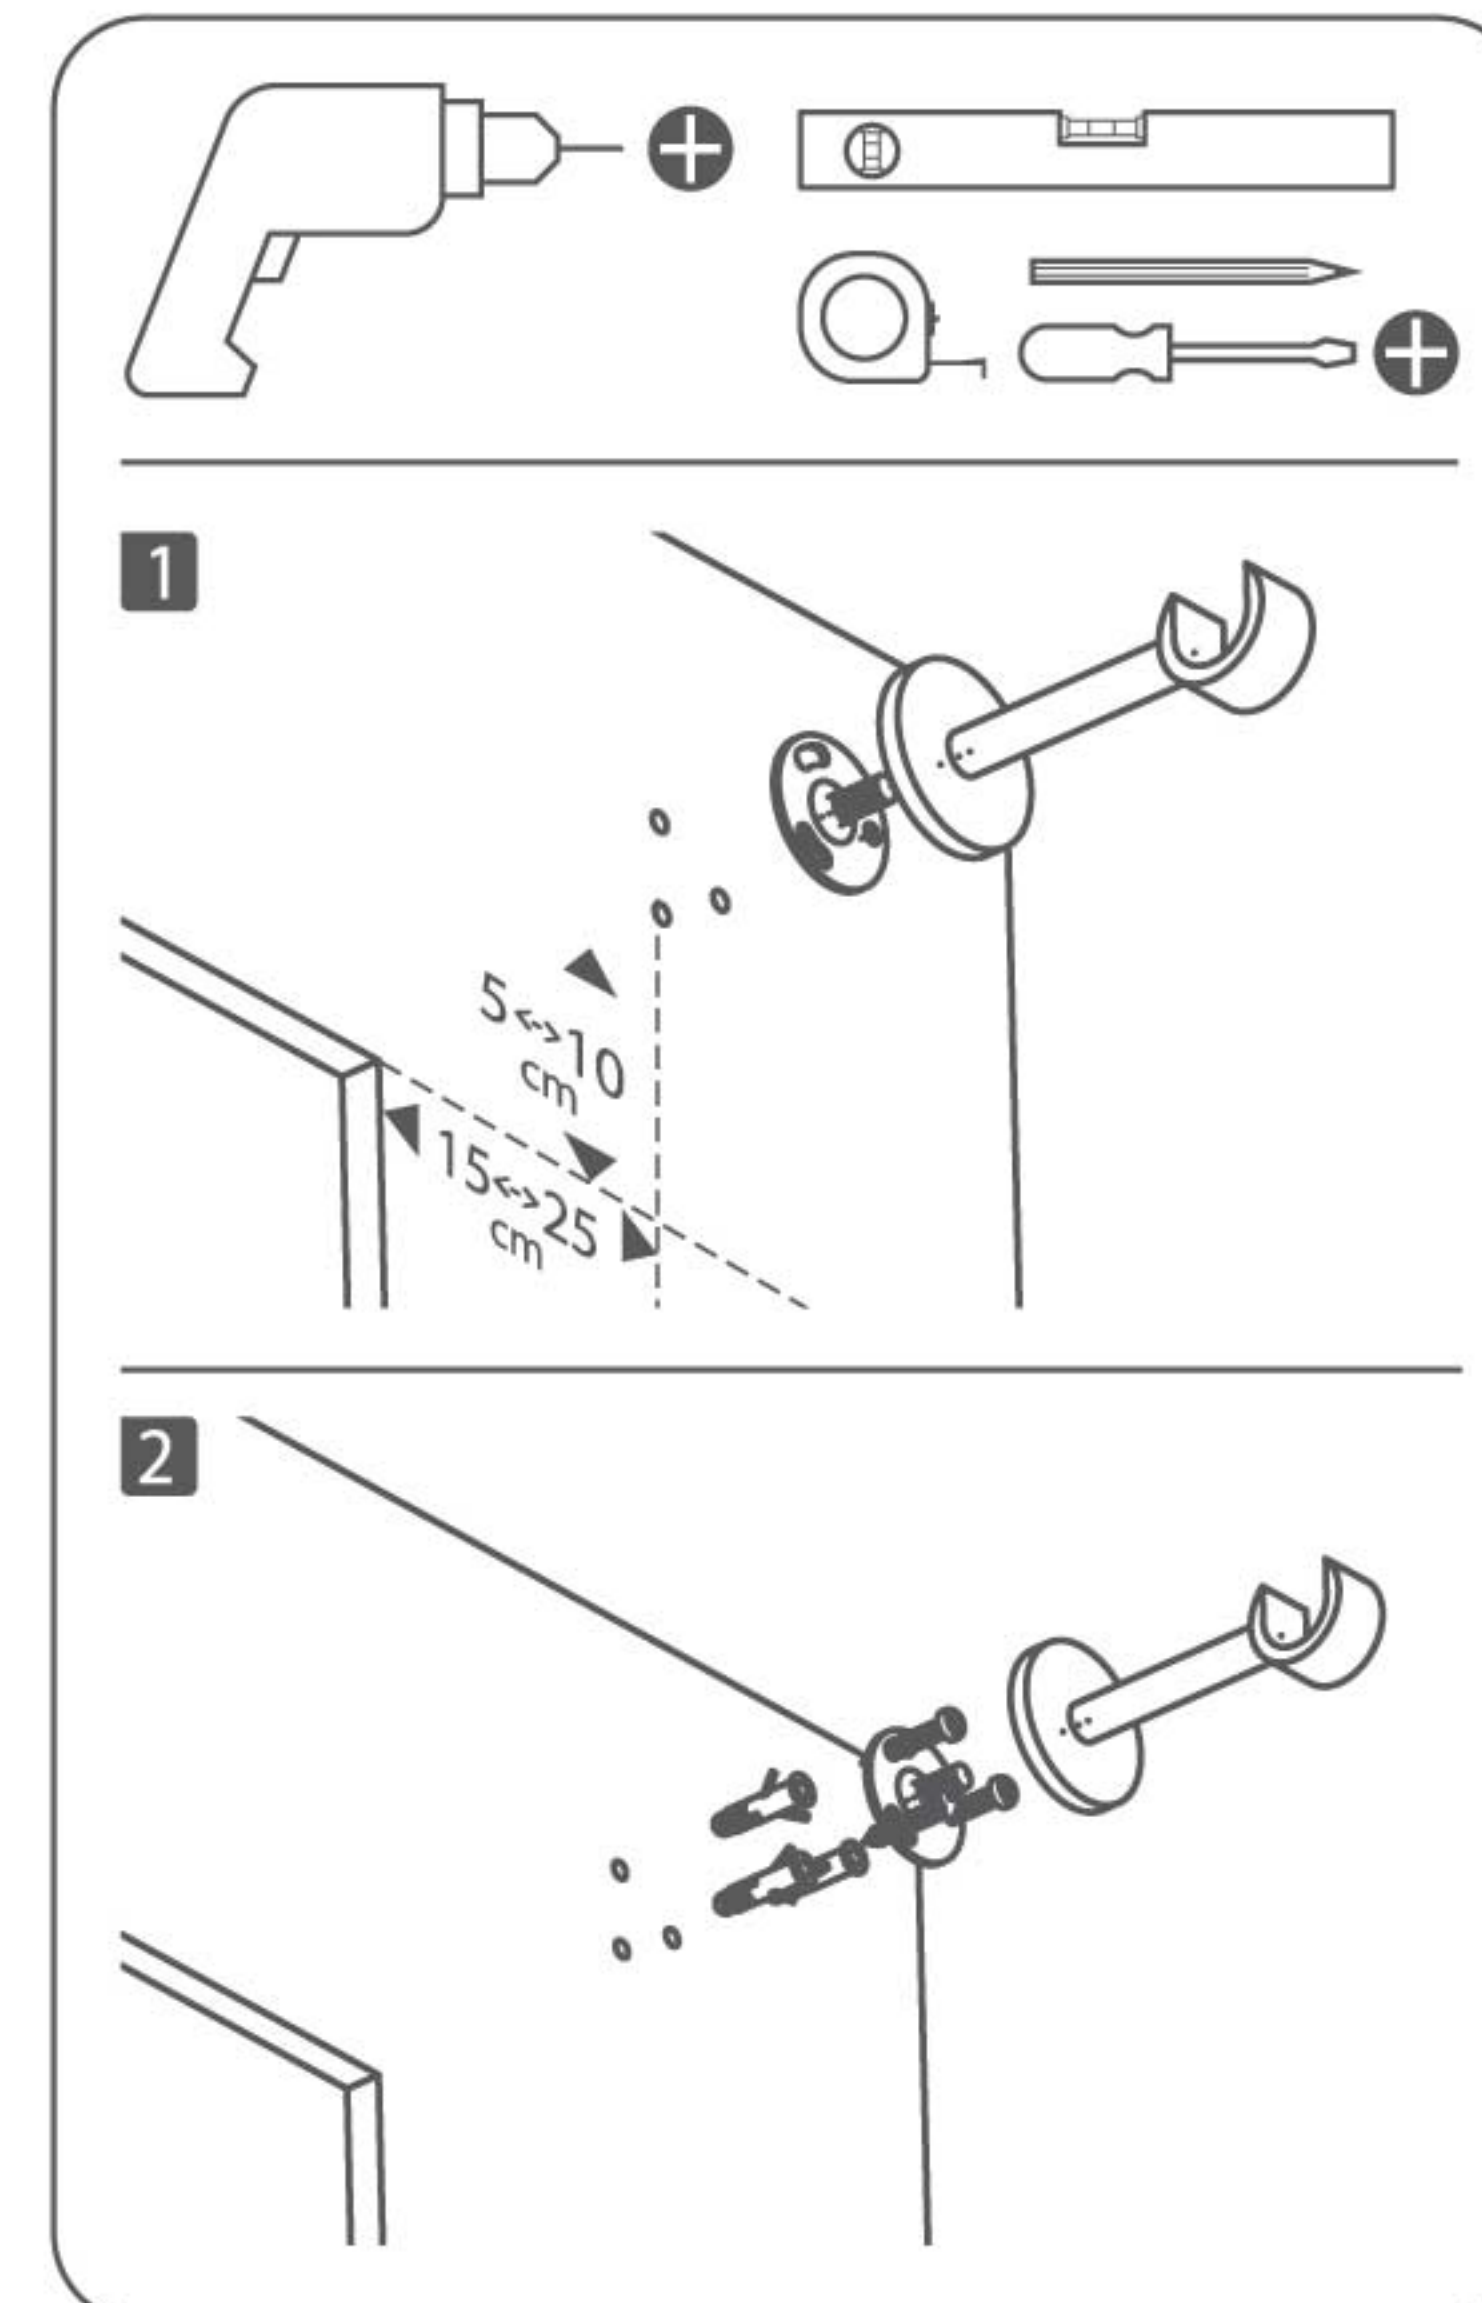

KOPER.

KO-19-MB

Matt Black . Metal . 16/19 mm Extendable curtain pole

Two sizes: 120-210cm / 160-300cm
Packed with cardboard box, including:

- 2 poles
- 2 finials
- 3 brackets
- 21 rings (120-210cm) / 30 rings (160-300cm)

KOPER.

KO-19-BBN

Brushed Black Nickel . Metal
16/19 mm
Extendable curtain pole

Two sizes: 120-210cm / 160-300cm
Packed with cardboard box, including:

- 2 poles
- 2 finials
- 3 brackets
- 21 rings (120-210cm) / 30 rings (160-300cm)

KOPER.

KO-19-P

Pewter . Metal . 16/19 mm Extendable curtain pole

Two sizes: 120-210cm / 160-300cm
Packed with cardboard box, including:

- 2 poles
- 2 finials
- 3 brackets
- 21 rings (120-210cm) / 30 rings (160-300cm)

KOPER.

KO-19-S

Satin Nickel . Metal . 16/19 mm Extendable curtain pole

Two sizes: 120-210cm / 160-300cm
Packed with cardboard box, including:

- 2 poles
- 2 finials
- 3 brackets
- 21 rings (120-210cm) / 30 rings (160-300cm)