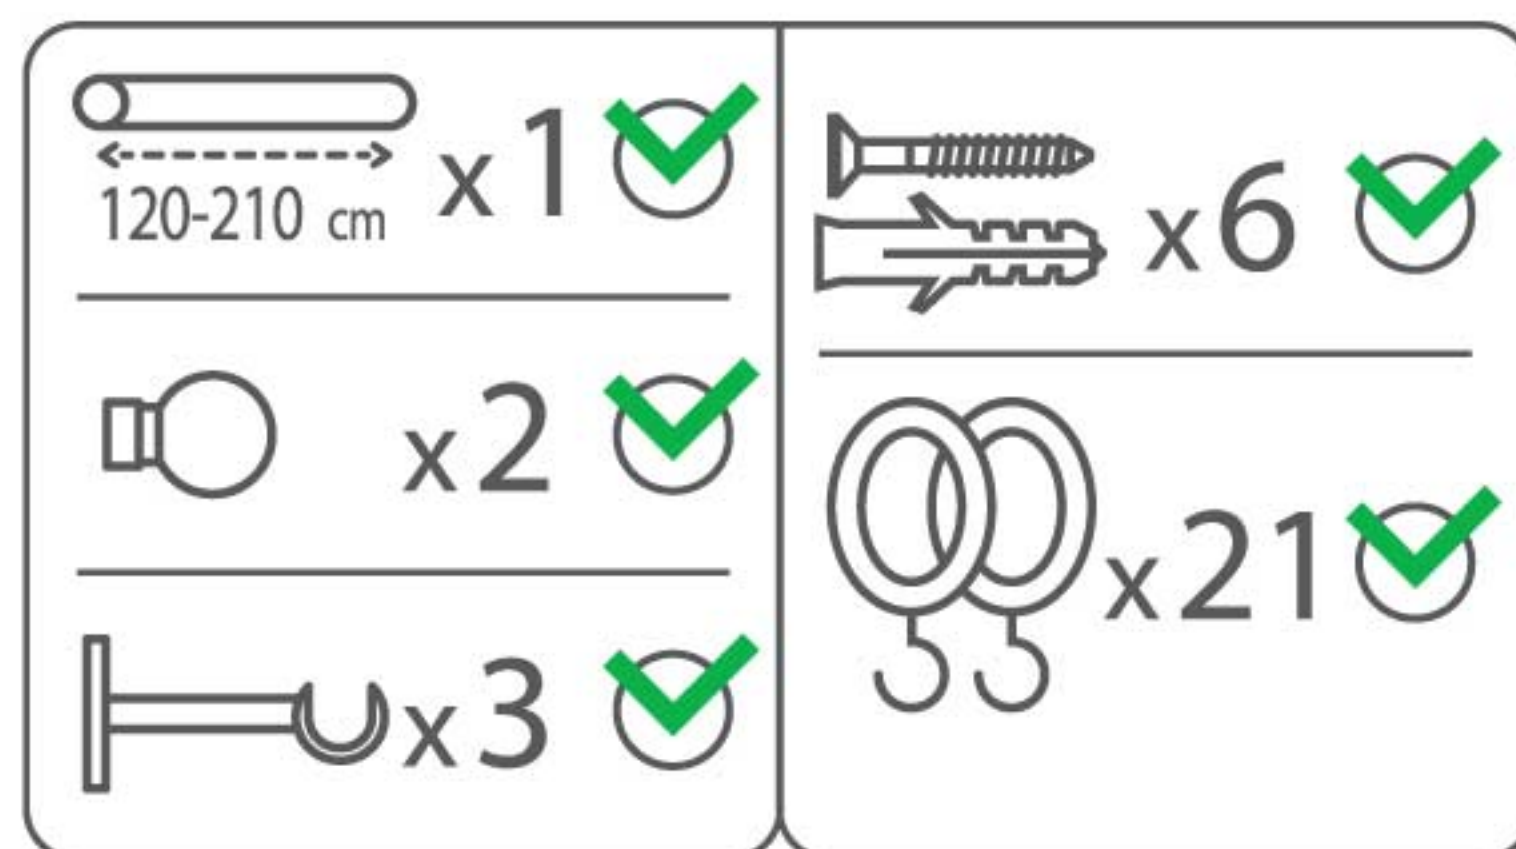

KOPER.

KO-19-P

Pewter . Metal . 16/19 mm Extendable curtain pole

Two sizes: 120-210cm / 160-300cm
Packed with cardboard box, including:

- 2 poles
- 2 finials
- 3 brackets
- 21 rings (120-210cm) / 30 rings (160-300cm)

KOPER.

KO-19-S

Satin Nickel . Metal . 16/19 mm Extendable curtain pole

Two sizes: 120-210cm / 160-300cm
Packed with cardboard box, including:

- 2 poles
- 2 finials
- 3 brackets
- 21 rings (120-210cm) / 30 rings (160-300cm)

KOPER.

KO-19-PB

Polished Brass . Metal 16/19 mm Extendable curtain pole

Two sizes: 120-210cm / 160-300cm
Packed with cardboard box, including:

- 2 poles
- 2 finials
- 3 brackets
- 21 rings (120-210cm) / 30 rings (160-300cm)

KOPER.

KO-19-G

Grey . Metal . 16/19 mm
Extendable curtain pole

Two sizes: 120-210cm / 160-300cm
Packed with cardboard box, including:

- 2 poles
- 2 finials
- 3 brackets
- 21 rings (120-210cm) / 30 rings (160-300cm)