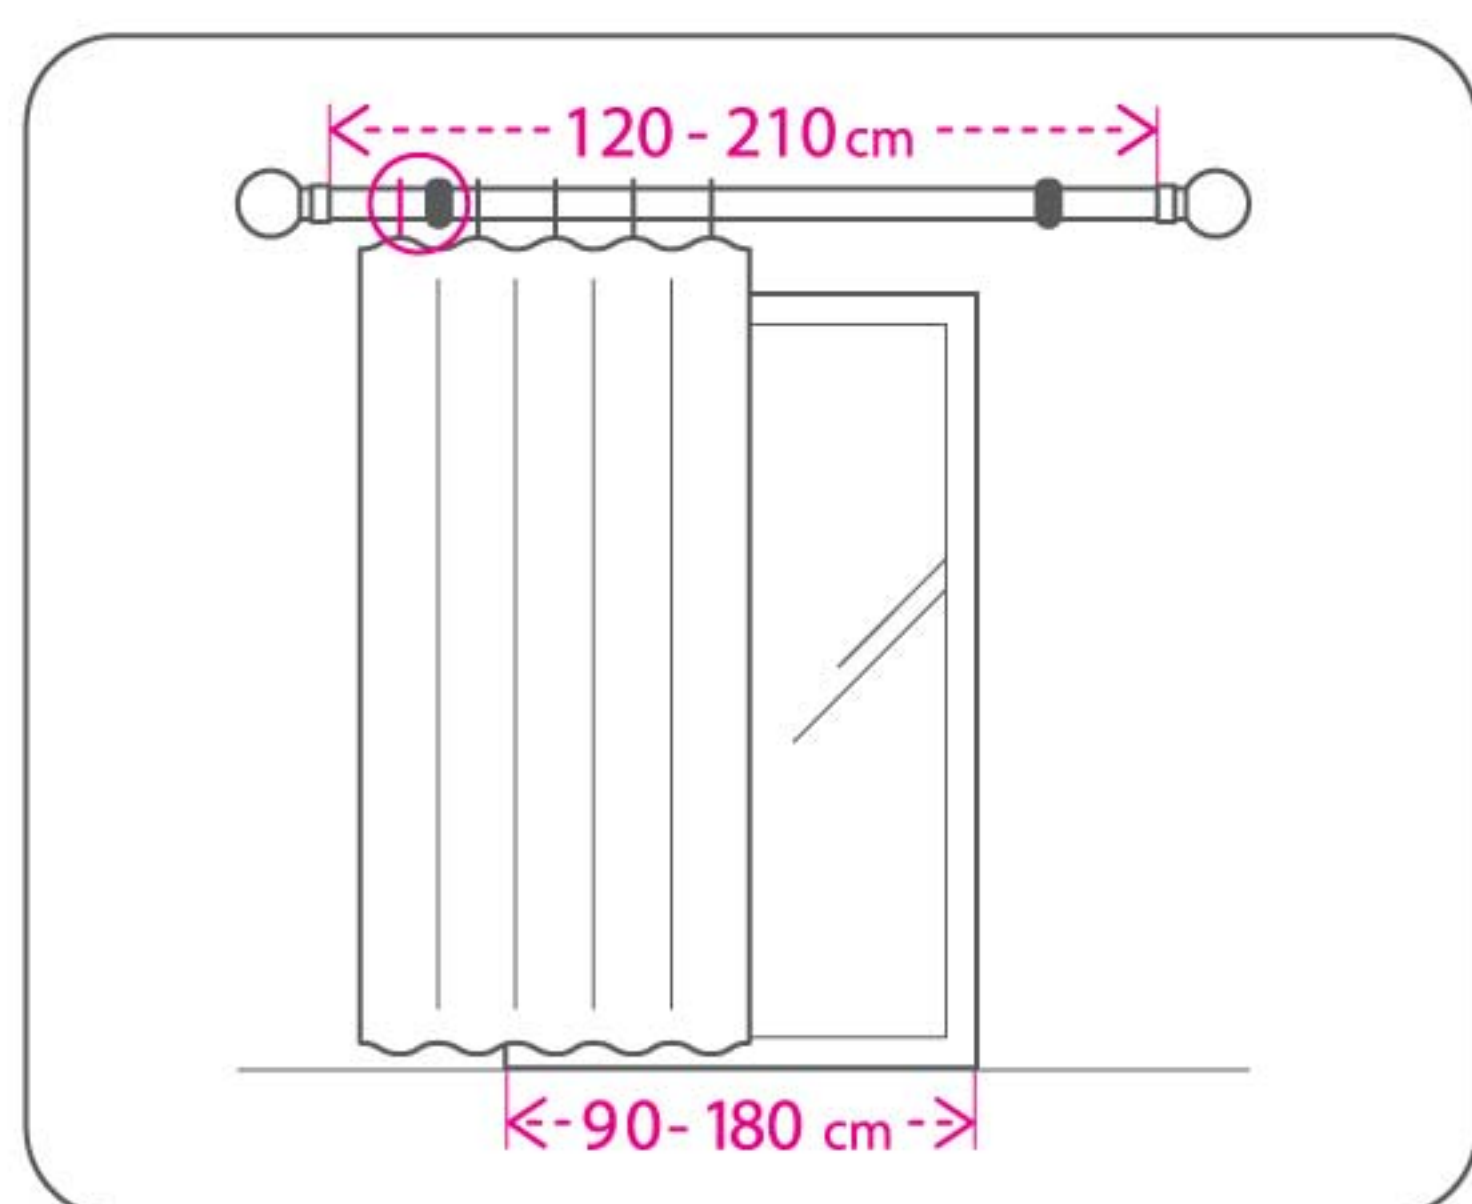

KOPER.

KO-19-MB

Matt Black . Metal . 16/19 mm Extendable curtain pole

Two sizes: 120-210cm / 160-300cm
Packed with cardboard box, including:

- 2 poles
- 2 finials
- 3 brackets
- 21 rings (120-210cm) / 30 rings (160-300cm)

KOPER.

KO-19-BBN

Brushed Black Nickel . Metal
16/19 mm
Extendable curtain pole

Two sizes: 120-210cm / 160-300cm
Packed with cardboard box, including:

- 2 poles
- 2 finials
- 3 brackets
- 21 rings (120-210cm) / 30 rings (160-300cm)

KOPER.

KO-19-P

Pewter . Metal . 16/19 mm Extendable curtain pole

Two sizes: 120-210cm / 160-300cm
Packed with cardboard box, including:

- 2 poles
- 2 finials
- 3 brackets
- 21 rings (120-210cm) / 30 rings (160-300cm)

KOPER.

KO-19-S

Satin Nickel . Metal . 16/19 mm Extendable curtain pole

Two sizes: 120-210cm / 160-300cm
Packed with cardboard box, including:

- 2 poles
- 2 finials
- 3 brackets
- 21 rings (120-210cm) / 30 rings (160-300cm)