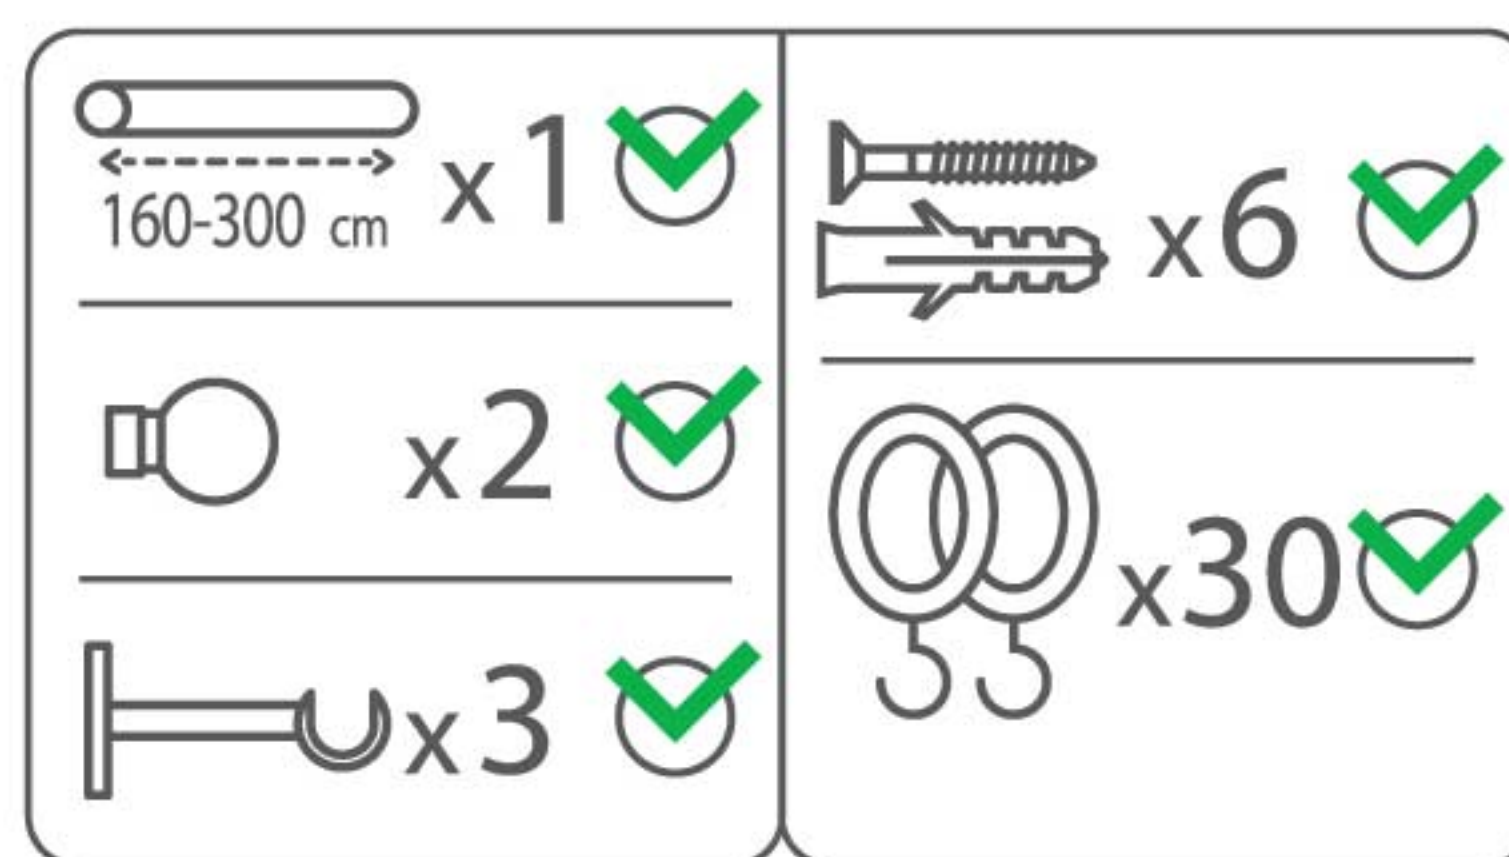

KOPER.

KO-19-P

Pewter . Metal . 16/19 mm Extendable curtain pole

Two sizes: 120-210cm / 160-300cm
Packed with cardboard box, including:

- 2 poles
- 2 finials
- 3 brackets
- 21 rings (120-210cm) / 30 rings (160-300cm)

KOPER.

KO-19-S

Satin Nickel . Metal . 16/19 mm Extendable curtain pole

Two sizes: 120-210cm / 160-300cm
Packed with cardboard box, including:

- 2 poles
- 2 finials
- 3 brackets
- 21 rings (120-210cm) / 30 rings (160-300cm)

KOPER.

KO-19-PB

Polished Brass . Metal 16/19 mm Extendable curtain pole

Two sizes: 120-210cm / 160-300cm
Packed with cardboard box, including:

- 2 poles
- 2 finials
- 3 brackets
- 21 rings (120-210cm) / 30 rings (160-300cm)