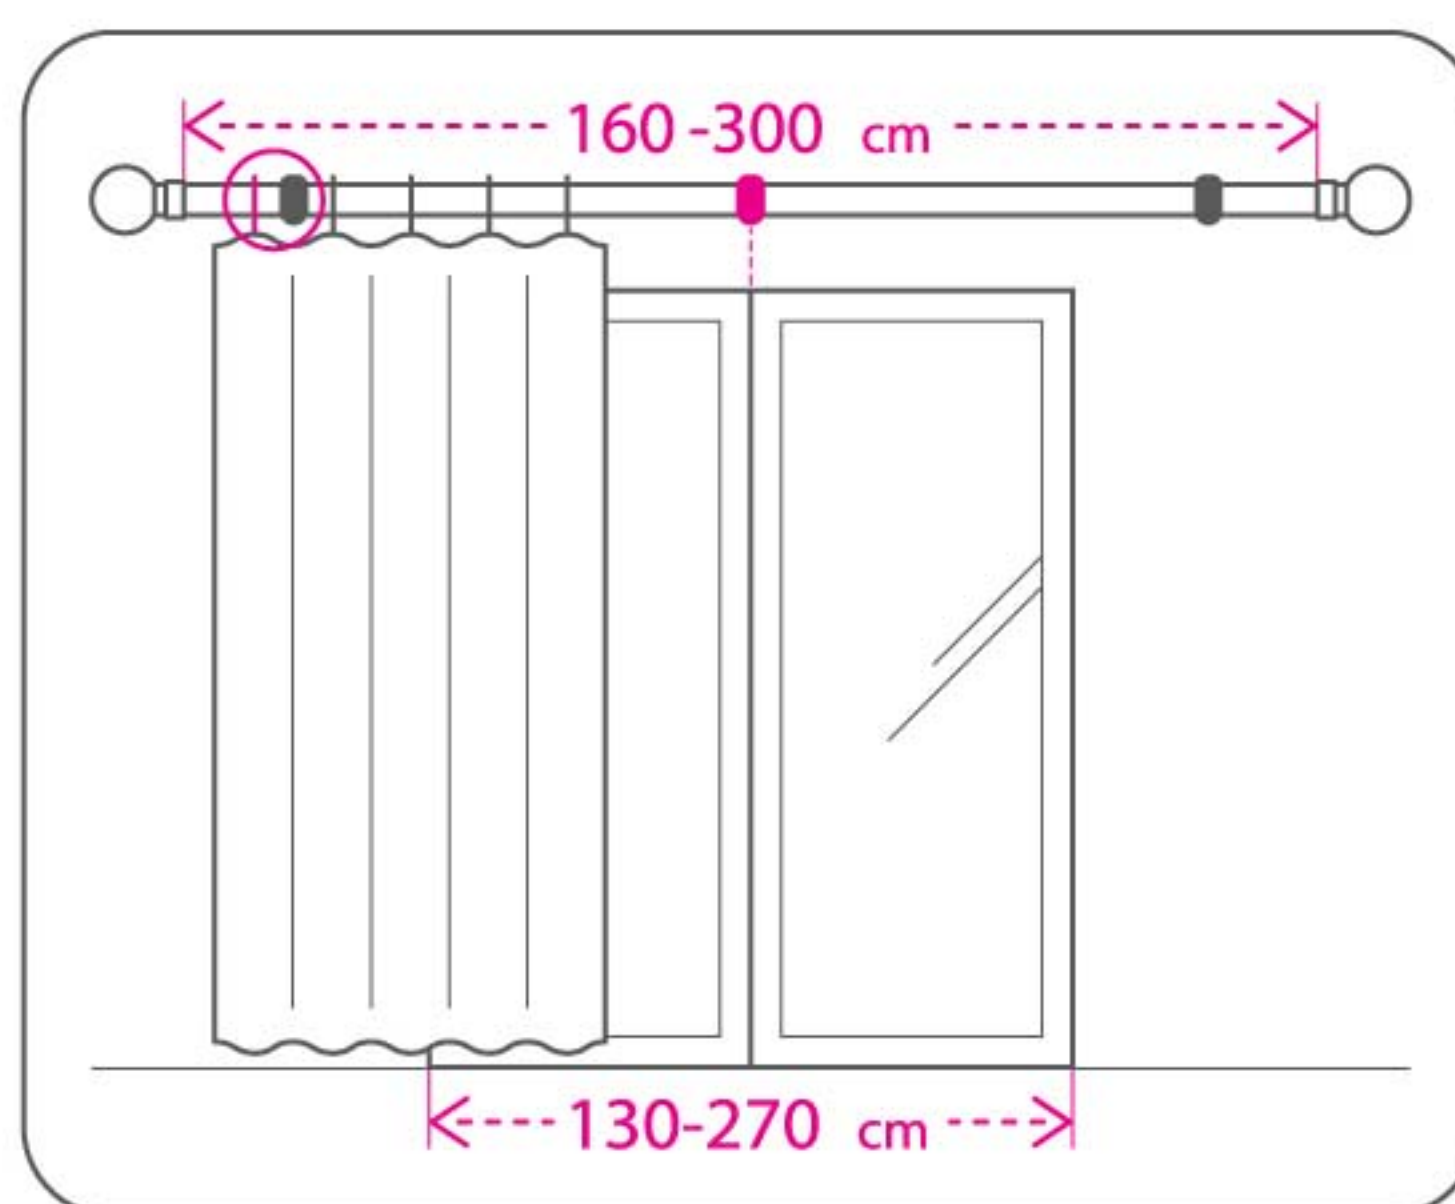

KOPER.

KO-19-MB

Matt Black . Metal . 16/19 mm Extendable curtain pole

Two sizes: 120-210cm / 160-300cm
Packed with cardboard box, including:

- 2 poles
- 2 finials
- 3 brackets
- 21 rings (120-210cm) / 30 rings (160-300cm)

KOPER.

KO-19-BBN

Brushed Black Nickel . Metal
16/19 mm
Extendable curtain pole

Two sizes: 120-210cm / 160-300cm
Packed with cardboard box, including:

- 2 poles
- 2 finials
- 3 brackets
- 21 rings (120-210cm) / 30 rings (160-300cm)

KOPER.

KO-19-P

Pewter . Metal . 16/19 mm Extendable curtain pole

Two sizes: 120-210cm / 160-300cm
Packed with cardboard box, including:

- 2 poles
- 2 finials
- 3 brackets
- 21 rings (120-210cm) / 30 rings (160-300cm)

KOPER.

KO-19-S

Satin Nickel . Metal . 16/19 mm Extendable curtain pole

Two sizes: 120-210cm / 160-300cm
Packed with cardboard box, including:

- 2 poles
- 2 finials
- 3 brackets
- 21 rings (120-210cm) / 30 rings (160-300cm)