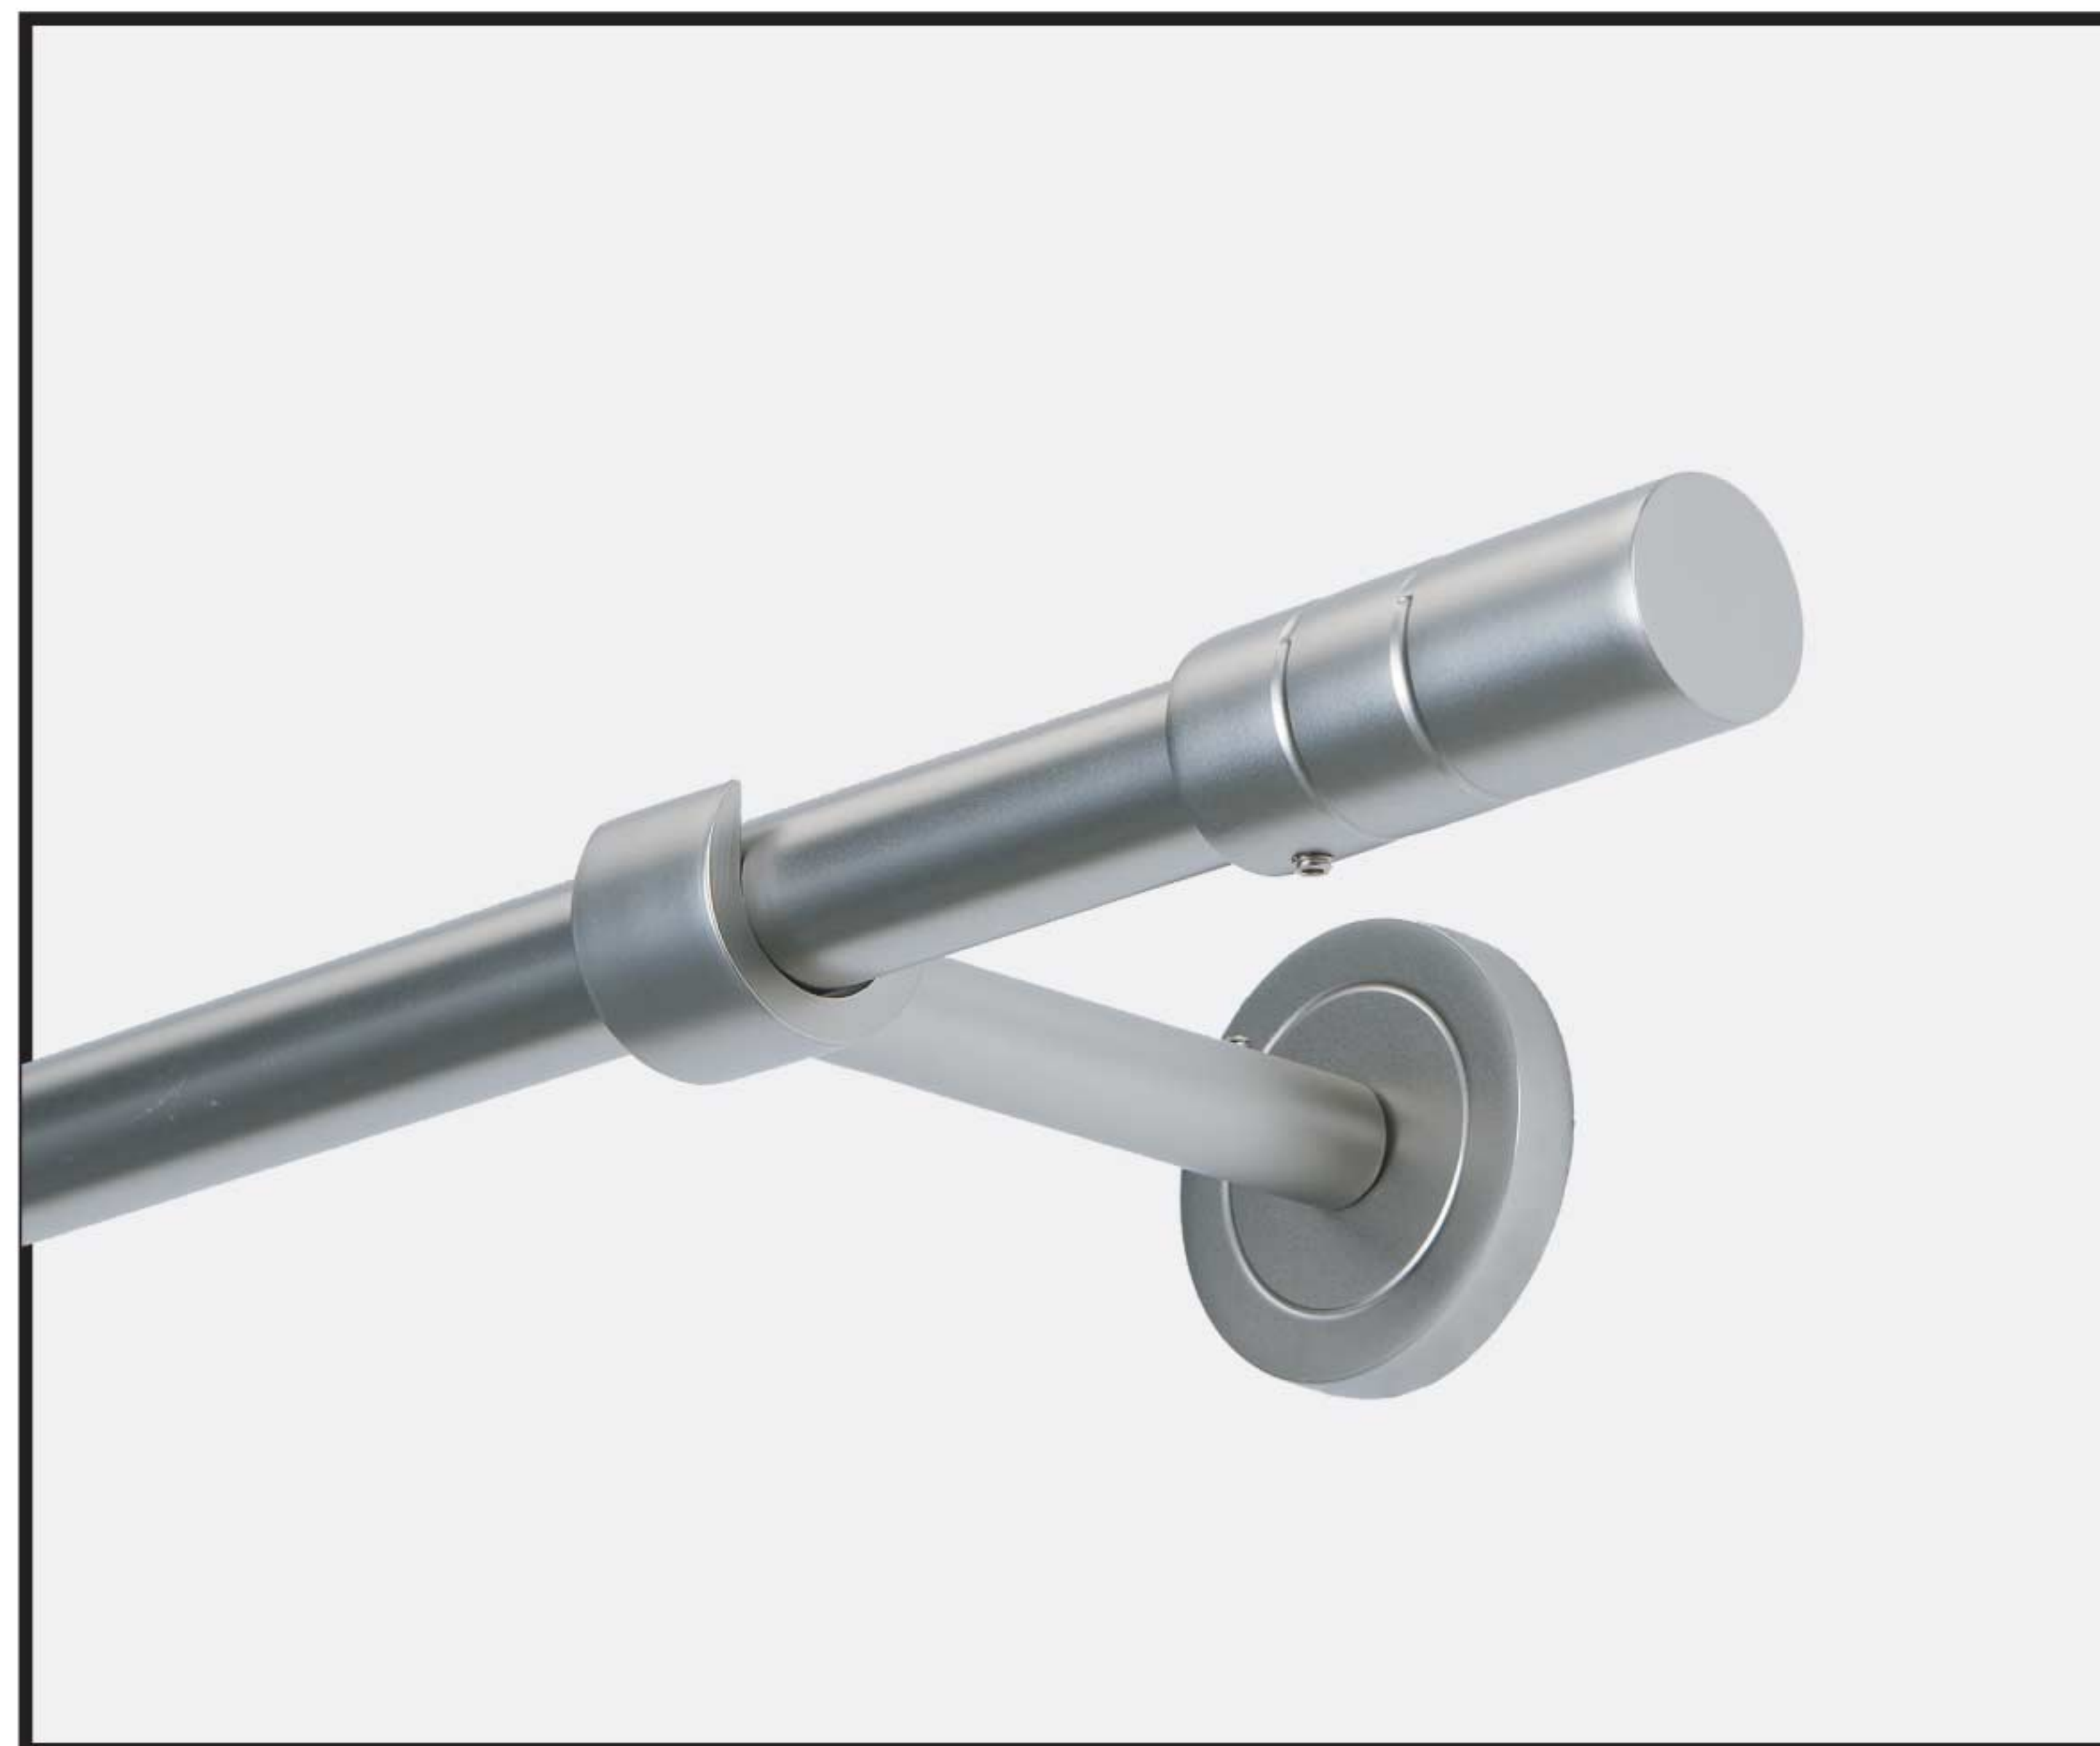

KOPER.

KO-19-MB

Matt Black . Metal . 16/19 mm Extendable curtain pole

Two sizes: 120-210cm / 160-300cm
Packed with cardboard box, including:

- 2 poles
- 2 finials
- 3 brackets
- 21 rings (120-210cm) / 30 rings (160-300cm)

KOPER.

KO-19-BBN

Brushed Black Nickel . Metal
16/19 mm
Extendable curtain pole

Two sizes: 120-210cm / 160-300cm
Packed with cardboard box, including:

- 2 poles
- 2 finials
- 3 brackets
- 21 rings (120-210cm) / 30 rings (160-300cm)

KOPER.

KO-19-P

Pewter . Metal . 16/19 mm Extendable curtain pole

Two sizes: 120-210cm / 160-300cm
Packed with cardboard box, including:

- 2 poles
- 2 finials
- 3 brackets
- 21 rings (120-210cm) / 30 rings (160-300cm)

KOPER.

KO-19-S

Satin Nickel . Metal . 16/19 mm Extendable curtain pole

Two sizes: 120-210cm / 160-300cm
Packed with cardboard box, including:

- 2 poles
- 2 finials
- 3 brackets
- 21 rings (120-210cm) / 30 rings (160-300cm)