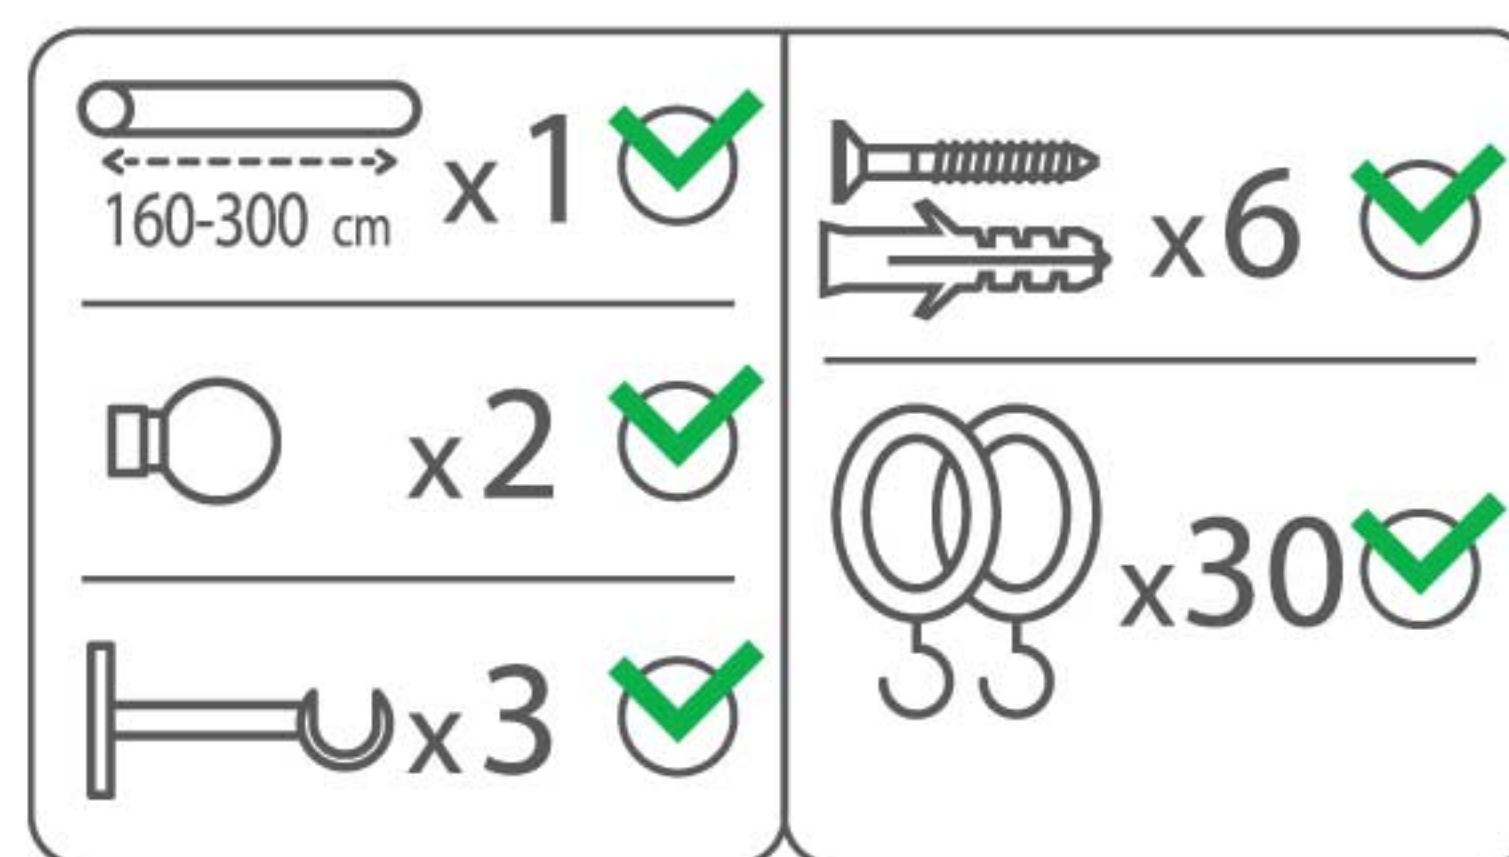

KOPER.

KO-19-PB

Polished Brass . Metal 16/19 mm Extendable curtain pole

Two sizes: 120-210cm / 160-300cm
Packed with cardboard box, including:

- 2 poles
- 2 finials
- 3 brackets
- 21 rings (120-210cm) / 30 rings (160-300cm)

KOPER.

KO-19-W

Matt Black . Metal . 16/19 mm
Wooden Effect Finial
Extendable curtain pole

Two sizes: 120-210cm / 160-300cm
Packed with cardboard box, including:

- 2 poles
- 2 finials
- 3 brackets
- 21 rings (120-210cm) / 30 rings (160-300cm)

KOPER.

KO-19-G

Grey . Metal . 16/19 mm
Extendable curtain pole

Two sizes: 120-210cm / 160-300cm
Packed with cardboard box, including:

- 2 poles
- 2 finials
- 3 brackets
- 21 rings (120-210cm) / 30 rings (160-300cm)