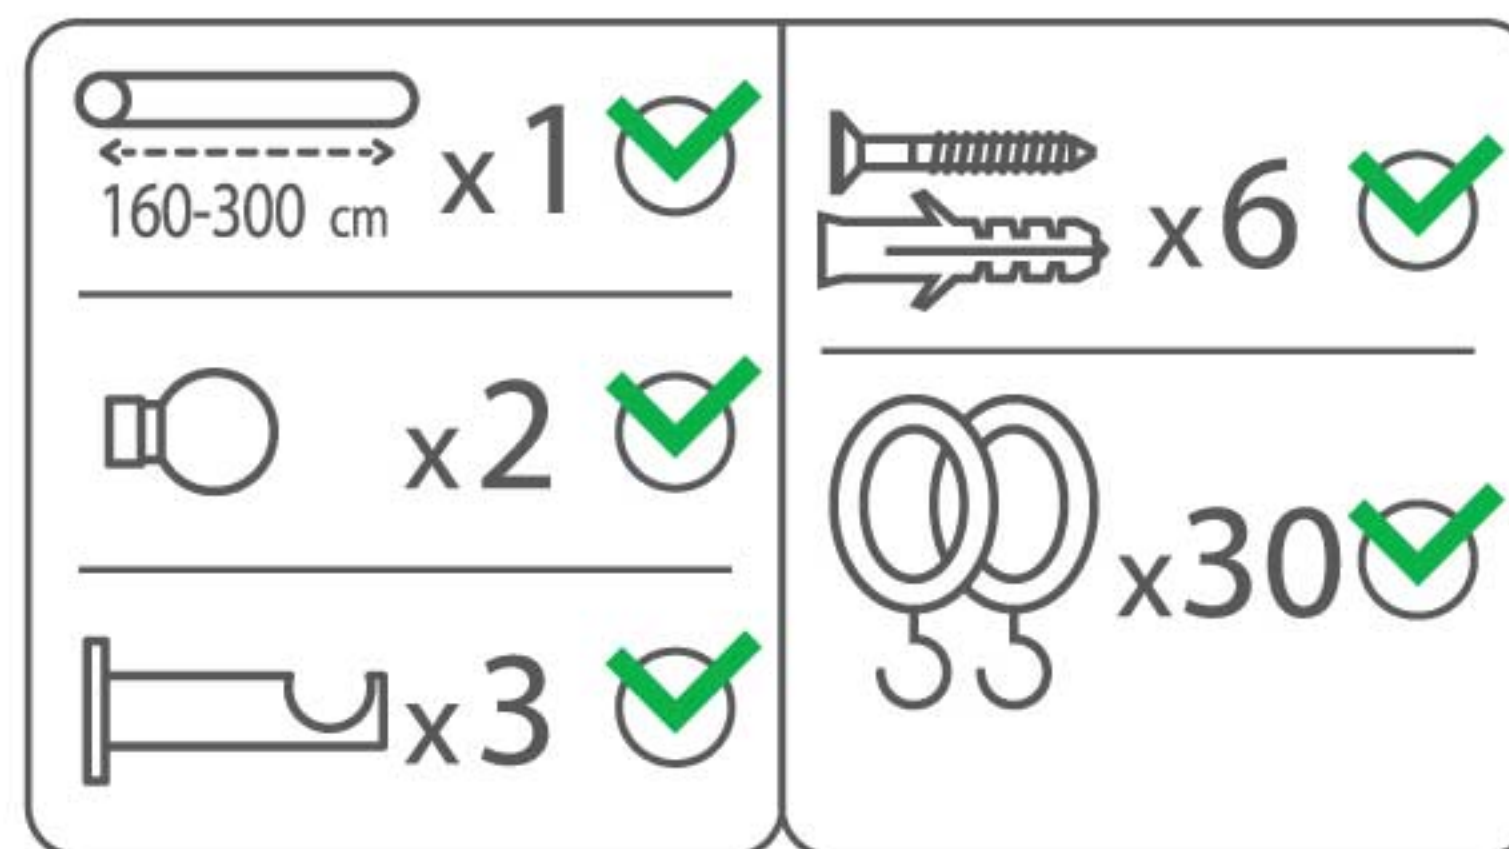

KOPER.

KO-19-G

Grey . Metal . 16/19 mm
Extendable curtain pole

Two sizes: 120-210cm / 160-300cm
Packed with cardboard box, including:

- 2 poles
- 2 finials
- 3 brackets
- 21 rings (120-210cm) / 30 rings (160-300cm)

KOPER.

KO-28-BN

Brushed Nickel . Metal 25/28 mm Extendable curtain pole

Two sizes: 120-210cm / 160-300cm
Packed with cardboard box, including:

- 2 poles
- 2 finials
- 3 brackets
- 21 rings (120-210cm) / 30 rings (160-300cm)