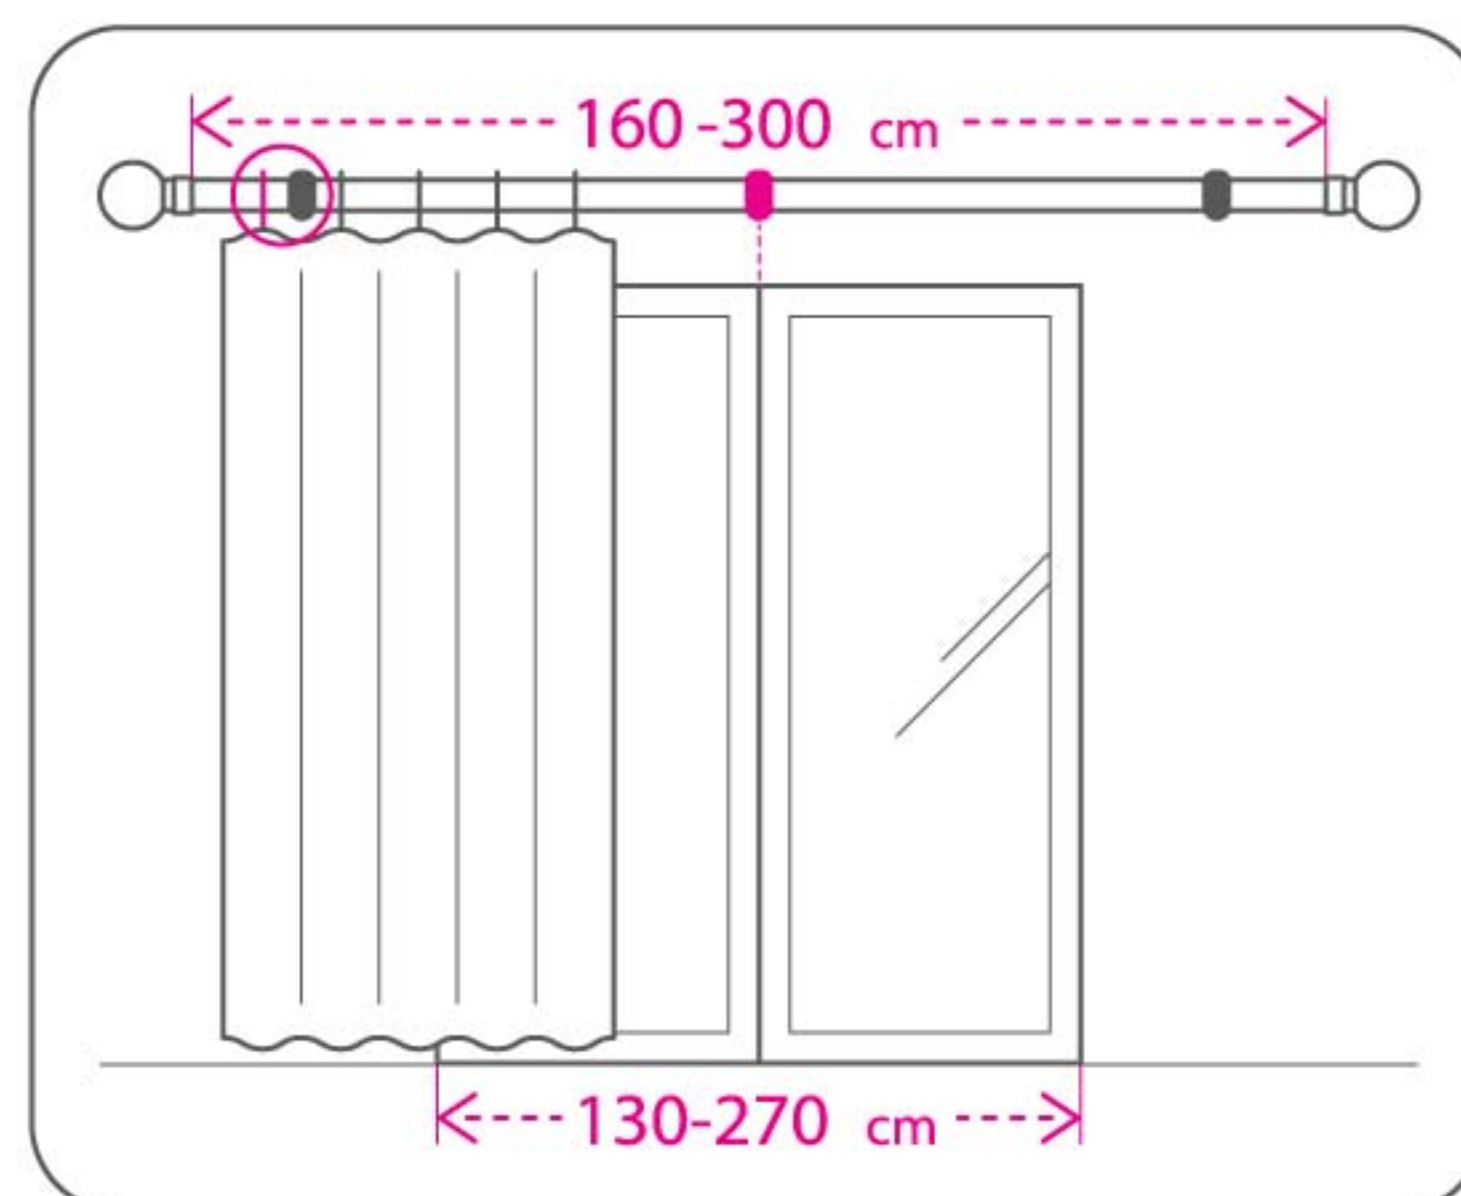

KOPER.

KO-28-MB

Matt Black . Metal . 25/28 mm Finial With Dots Extendable curtain pole

Two sizes: 120-210cm / 160-300cm
Packed with cardboard box, including:

- 2 poles
- 2 finials
- 3 brackets
- 21 rings (120-210cm) / 30 rings (160-300cm)