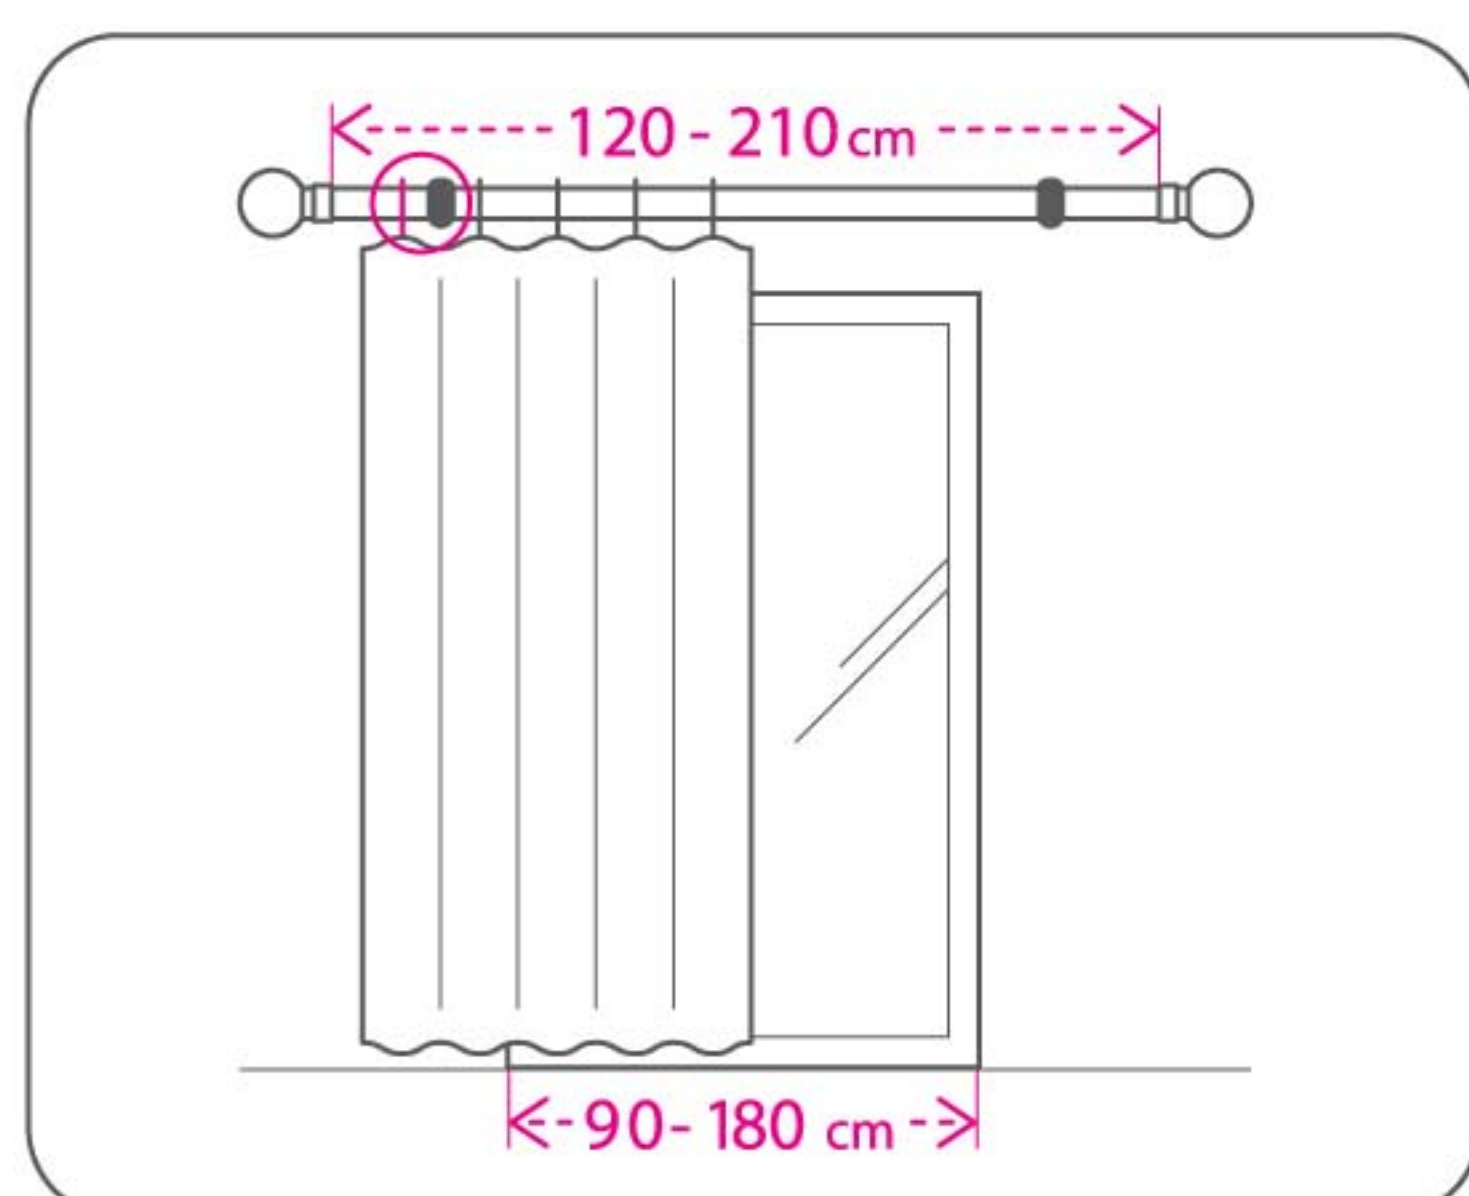

KOPER.

KO-19-MB

Matt Black . Metal . 16/19 mm Extendable curtain pole

Two sizes: 120-210cm / 160-300cm
Packed with cardboard box, including:

- 2 poles
- 2 finials
- 3 brackets
- 21 rings (120-210cm) / 30 rings (160-300cm)

KOPER.

KO-19-BBN

Brushed Black Nickel . Metal
16/19 mm
Extendable curtain pole

Two sizes: 120-210cm / 160-300cm
Packed with cardboard box, including:

- 2 poles
- 2 finials
- 3 brackets
- 21 rings (120-210cm) / 30 rings (160-300cm)

KOPER.

KO-19-P

Pewter . Metal . 16/19 mm Extendable curtain pole

Two sizes: 120-210cm / 160-300cm
Packed with cardboard box, including:

- 2 poles
- 2 finials
- 3 brackets
- 21 rings (120-210cm) / 30 rings (160-300cm)

KOPER.

KO-19-S

Satin Nickel . Metal . 16/19 mm Extendable curtain pole

Two sizes: 120-210cm / 160-300cm
Packed with cardboard box, including:

- 2 poles
- 2 finials
- 3 brackets
- 21 rings (120-210cm) / 30 rings (160-300cm)