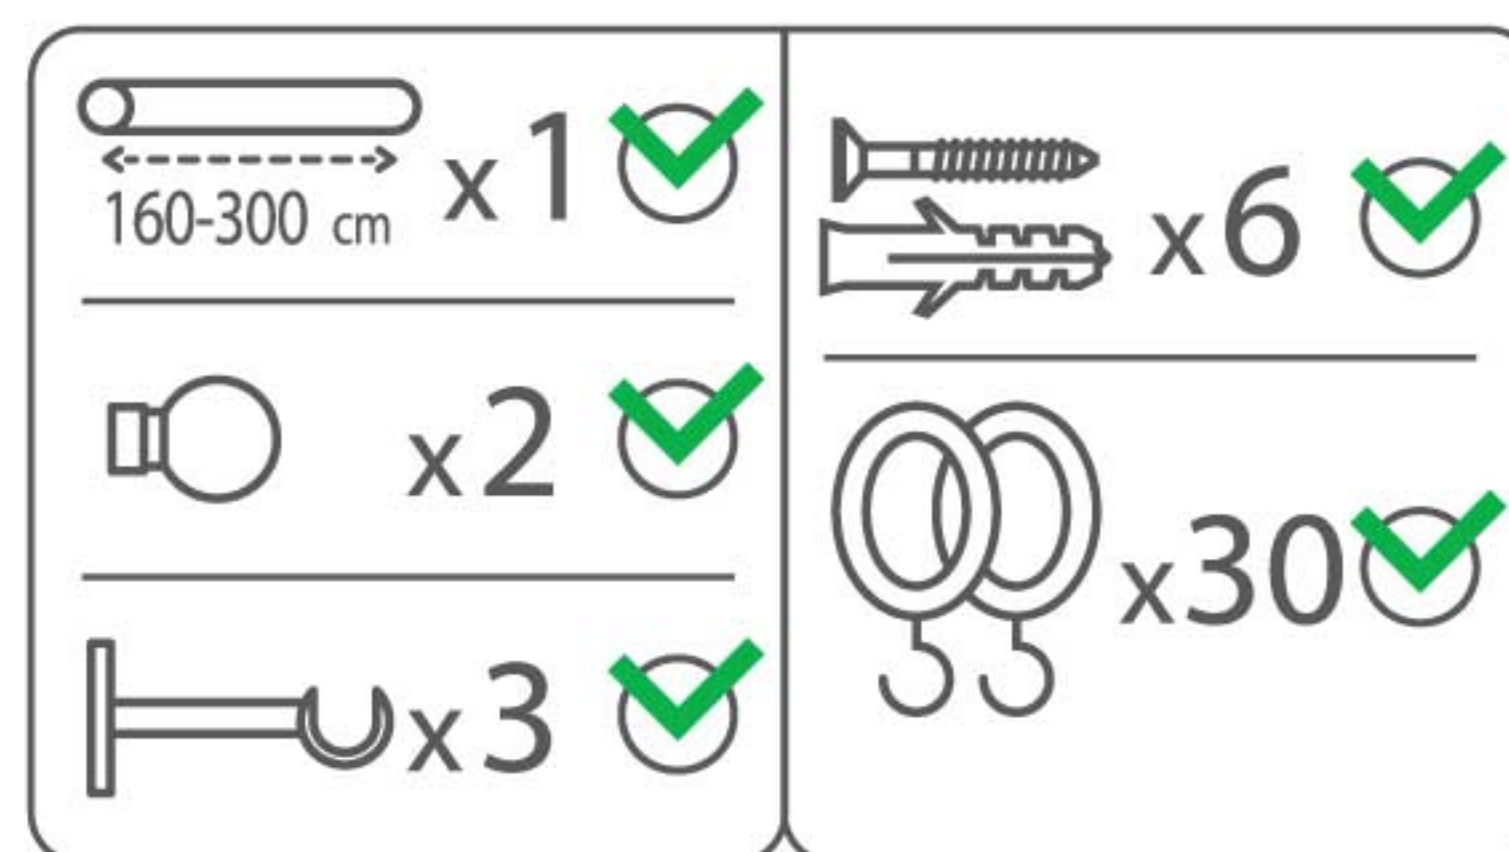

KOPER.

KO-19-MB

Matt Black . Metal . 16/19 mm Extendable curtain pole

Two sizes: 120-210cm / 160-300cm
Packed with cardboard box, including:

- 2 poles
- 2 finials
- 3 brackets
- 21 rings (120-210cm) / 30 rings (160-300cm)

KOPER.

KO-19-BBN

Brushed Black Nickel . Metal
16/19 mm
Extendable curtain pole

Two sizes: 120-210cm / 160-300cm
Packed with cardboard box, including:

- 2 poles
- 2 finials
- 3 brackets
- 21 rings (120-210cm) / 30 rings (160-300cm)

KOPER.

KO-19-P

Pewter . Metal . 16/19 mm Extendable curtain pole

Two sizes: 120-210cm / 160-300cm
Packed with cardboard box, including:

- 2 poles
- 2 finials
- 3 brackets
- 21 rings (120-210cm) / 30 rings (160-300cm)

KOPER.

KO-19-S

Satin Nickel . Metal . 16/19 mm Extendable curtain pole

Two sizes: 120-210cm / 160-300cm
Packed with cardboard box, including:

- 2 poles
- 2 finials
- 3 brackets
- 21 rings (120-210cm) / 30 rings (160-300cm)