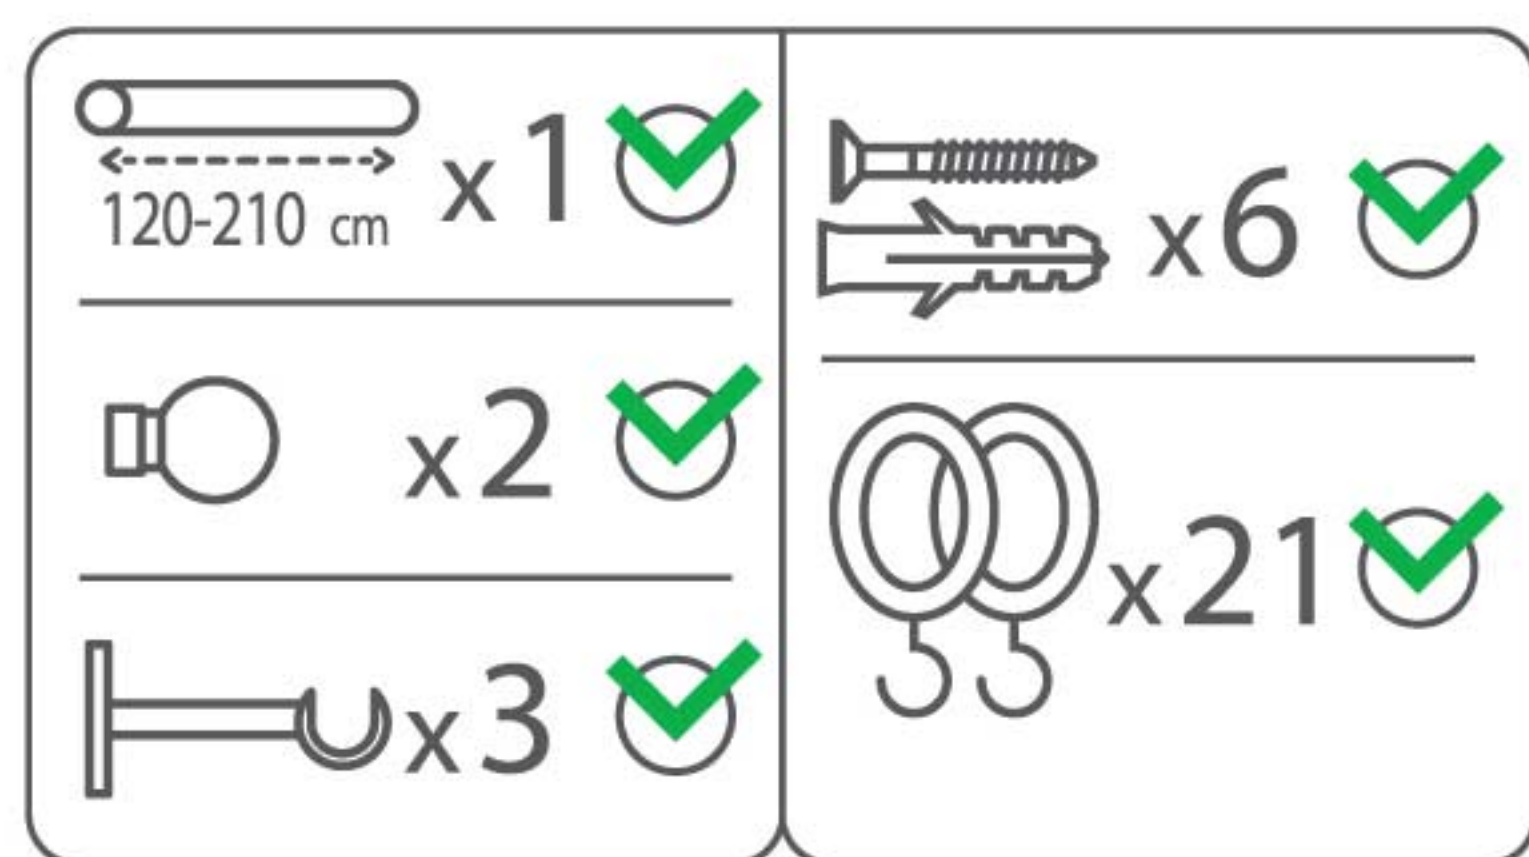

KOPER.

KO-19-MB

Matt Black . Metal . 16/19 mm Extendable curtain pole

Two sizes: 120-210cm / 160-300cm
Packed with cardboard box, including:

- 2 poles
- 2 finials
- 3 brackets
- 21 rings (120-210cm) / 30 rings (160-300cm)

KOPER.

KO-19-BBN

Brushed Black Nickel . Metal
16/19 mm
Extendable curtain pole

Two sizes: 120-210cm / 160-300cm
Packed with cardboard box, including:

- 2 poles
- 2 finials
- 3 brackets
- 21 rings (120-210cm) / 30 rings (160-300cm)

KOPER.

KO-19-P

Pewter . Metal . 16/19 mm Extendable curtain pole

Two sizes: 120-210cm / 160-300cm
Packed with cardboard box, including:

- 2 poles
- 2 finials
- 3 brackets
- 21 rings (120-210cm) / 30 rings (160-300cm)

KOPER.

KO-19-S

Satin Nickel . Metal . 16/19 mm Extendable curtain pole

Two sizes: 120-210cm / 160-300cm
Packed with cardboard box, including:

- 2 poles
- 2 finials
- 3 brackets
- 21 rings (120-210cm) / 30 rings (160-300cm)