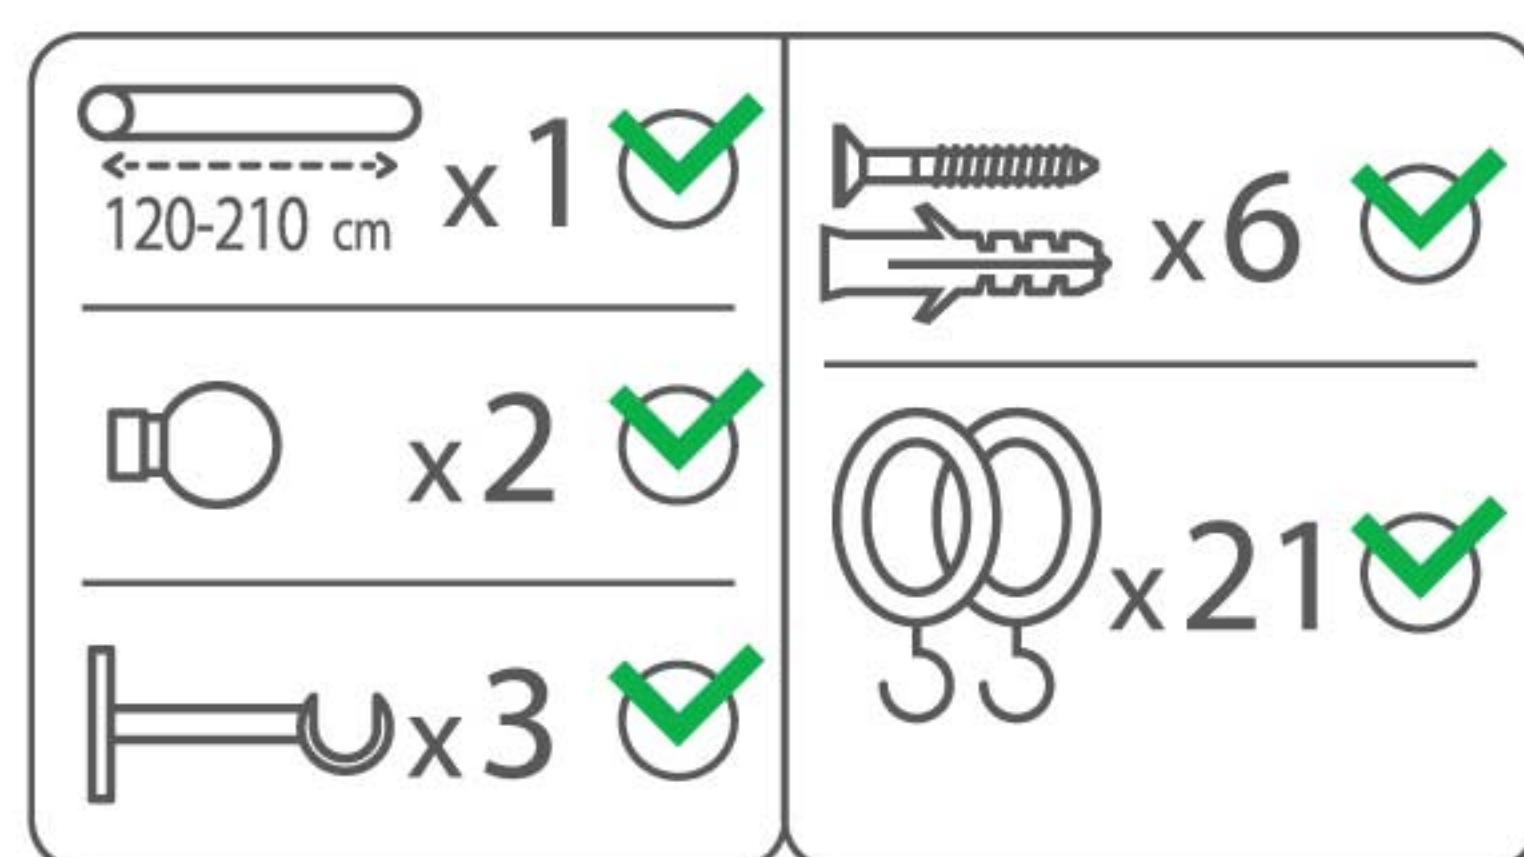

KOPER.

KO-19-P

Pewter . Metal . 16/19 mm Extendable curtain pole

Two sizes: 120-210cm / 160-300cm
Packed with cardboard box, including:

- 2 poles
- 2 finials
- 3 brackets
- 21 rings (120-210cm) / 30 rings (160-300cm)

KOPER.

KO-19-S

Satin Nickel . Metal . 16/19 mm Extendable curtain pole

Two sizes: 120-210cm / 160-300cm
Packed with cardboard box, including:

- 2 poles
- 2 finials
- 3 brackets
- 21 rings (120-210cm) / 30 rings (160-300cm)

KOPER.

KO-19-PB

Polished Brass . Metal 16/19 mm Extendable curtain pole

Two sizes: 120-210cm / 160-300cm
Packed with cardboard box, including:

- 2 poles
- 2 finials
- 3 brackets
- 21 rings (120-210cm) / 30 rings (160-300cm)

KOPER.

KO-19-G

Grey . Metal . 16/19 mm
Extendable curtain pole

Two sizes: 120-210cm / 160-300cm
Packed with cardboard box, including:

- 2 poles
- 2 finials
- 3 brackets
- 21 rings (120-210cm) / 30 rings (160-300cm)