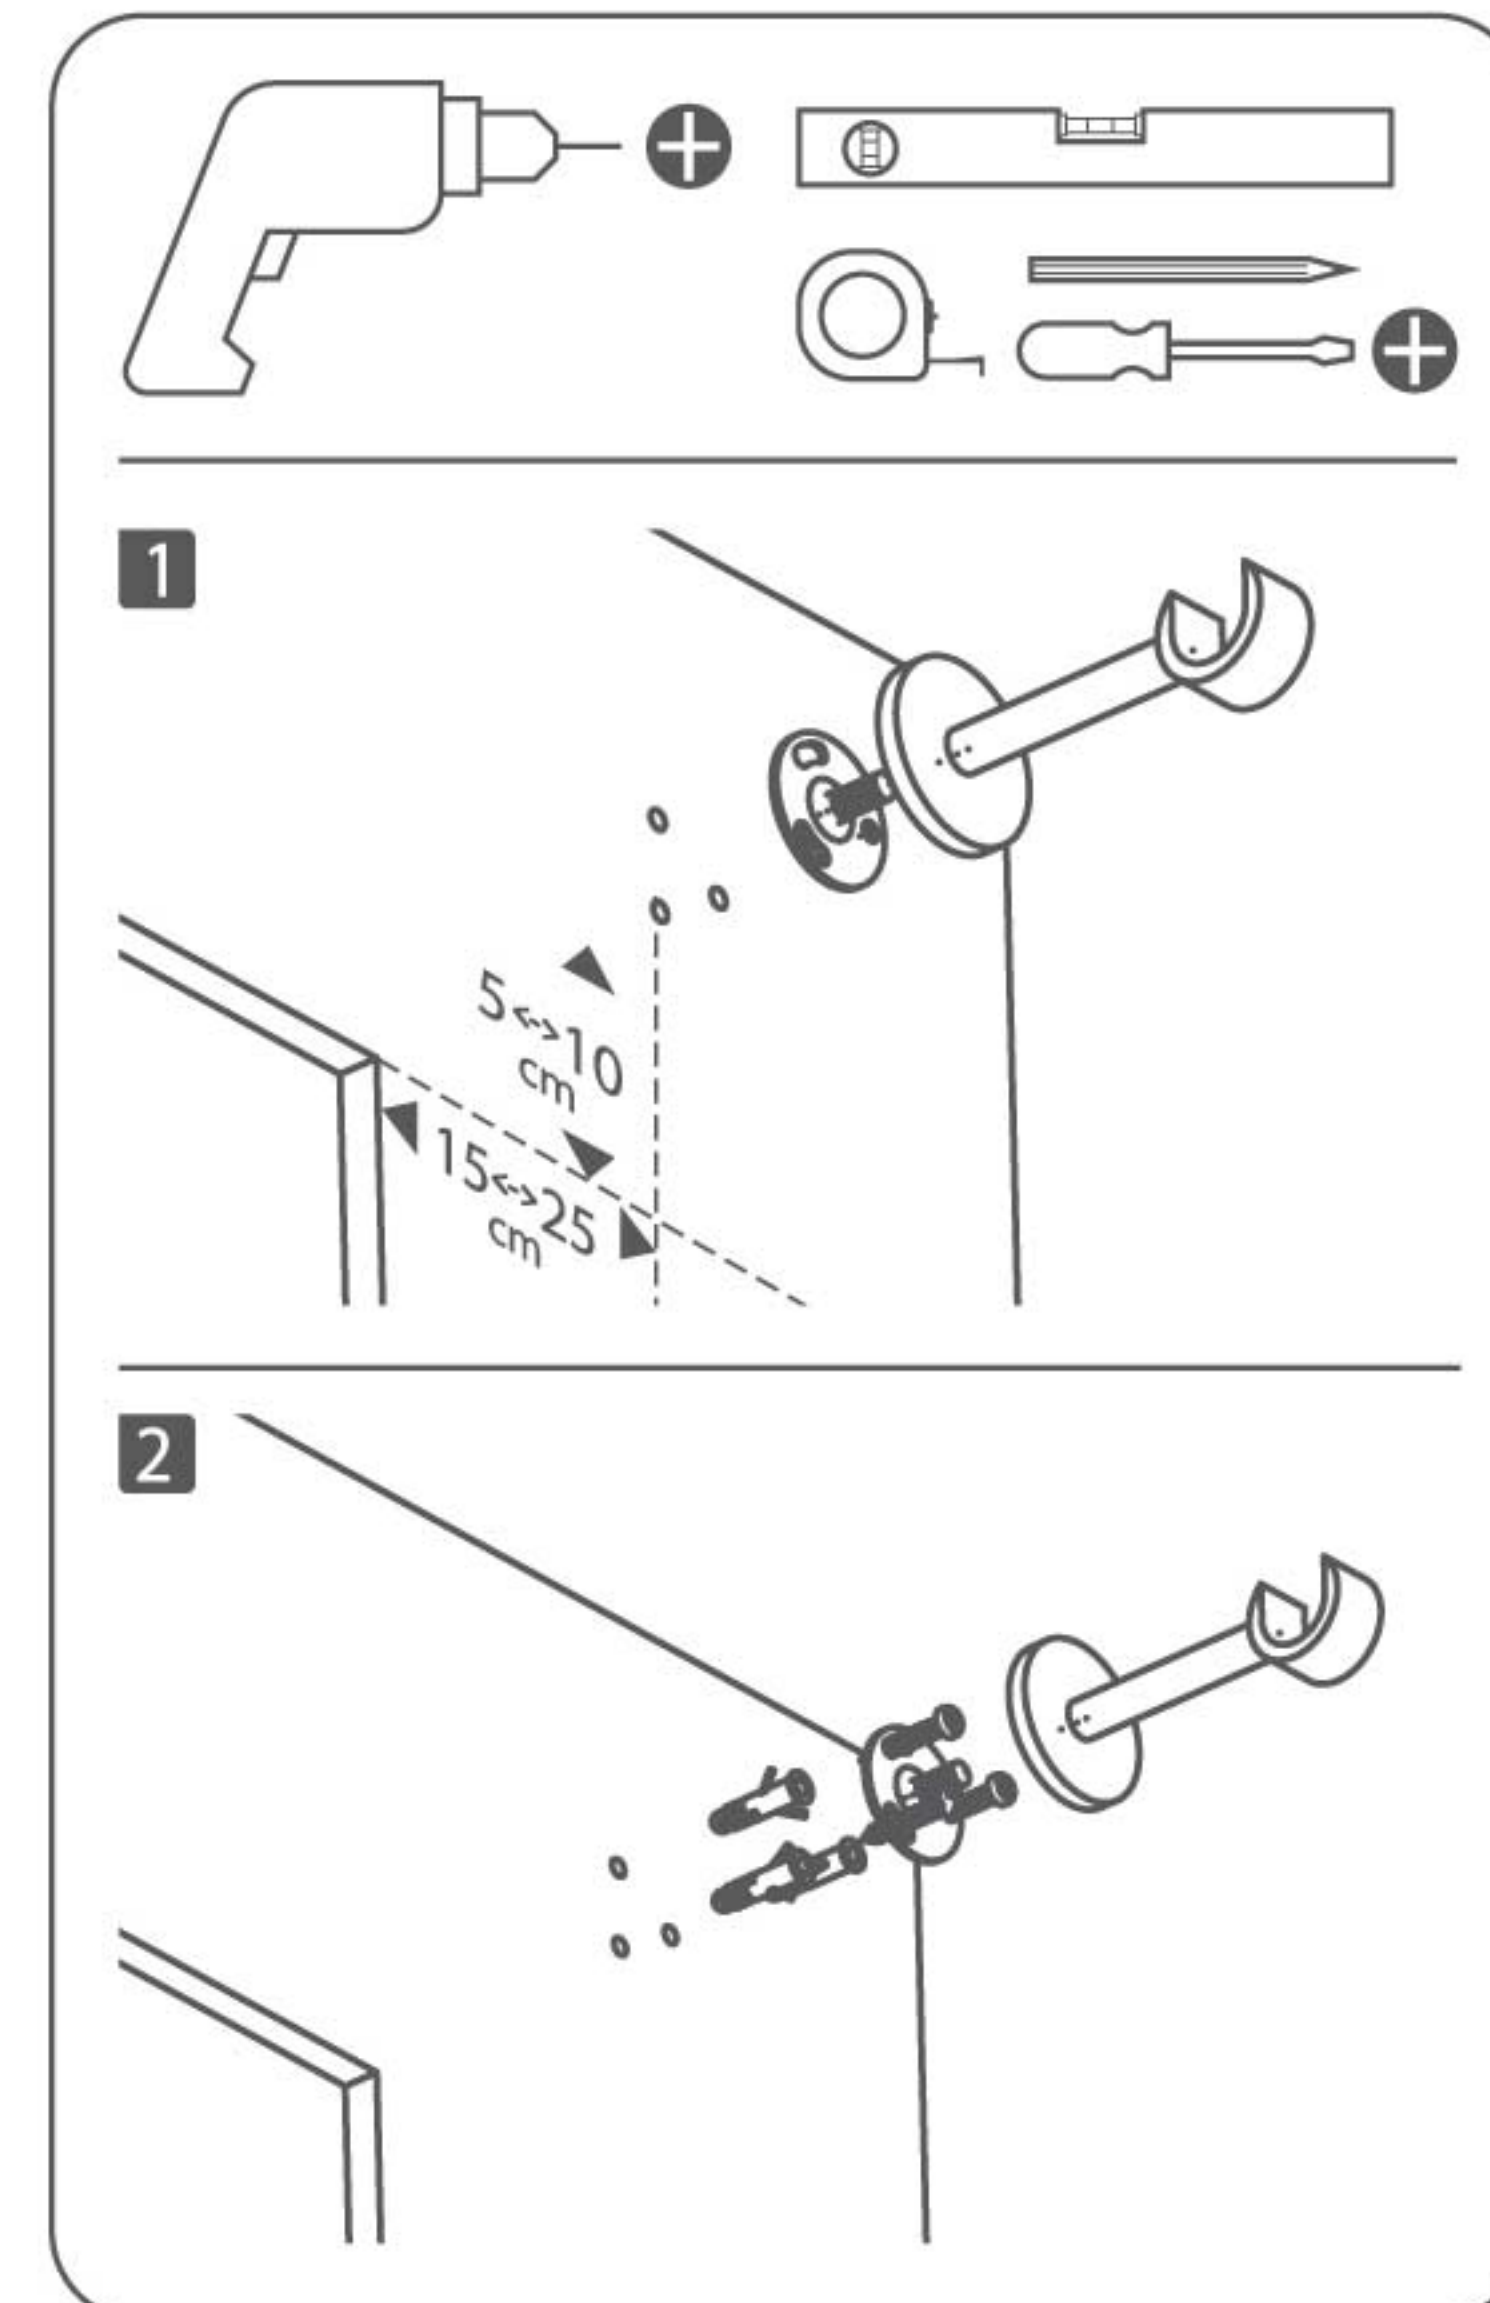

KOPER.

KO-19-MB

Matt Black . Metal . 16/19 mm Extendable curtain pole

Two sizes: 120-210cm / 160-300cm
Packed with cardboard box, including:

- 2 poles
- 2 finials
- 3 brackets
- 21 rings (120-210cm) / 30 rings (160-300cm)

KOPER.

KO-19-BBN

Brushed Black Nickel . Metal
16/19 mm
Extendable curtain pole

Two sizes: 120-210cm / 160-300cm
Packed with cardboard box, including:

- 2 poles
- 2 finials
- 3 brackets
- 21 rings (120-210cm) / 30 rings (160-300cm)

KOPER.

KO-19-P

Pewter . Metal . 16/19 mm Extendable curtain pole

Two sizes: 120-210cm / 160-300cm
Packed with cardboard box, including:

- 2 poles
- 2 finials
- 3 brackets
- 21 rings (120-210cm) / 30 rings (160-300cm)

KOPER.

KO-19-S

Satin Nickel . Metal . 16/19 mm Extendable curtain pole

Two sizes: 120-210cm / 160-300cm
Packed with cardboard box, including:

- 2 poles
- 2 finials
- 3 brackets
- 21 rings (120-210cm) / 30 rings (160-300cm)