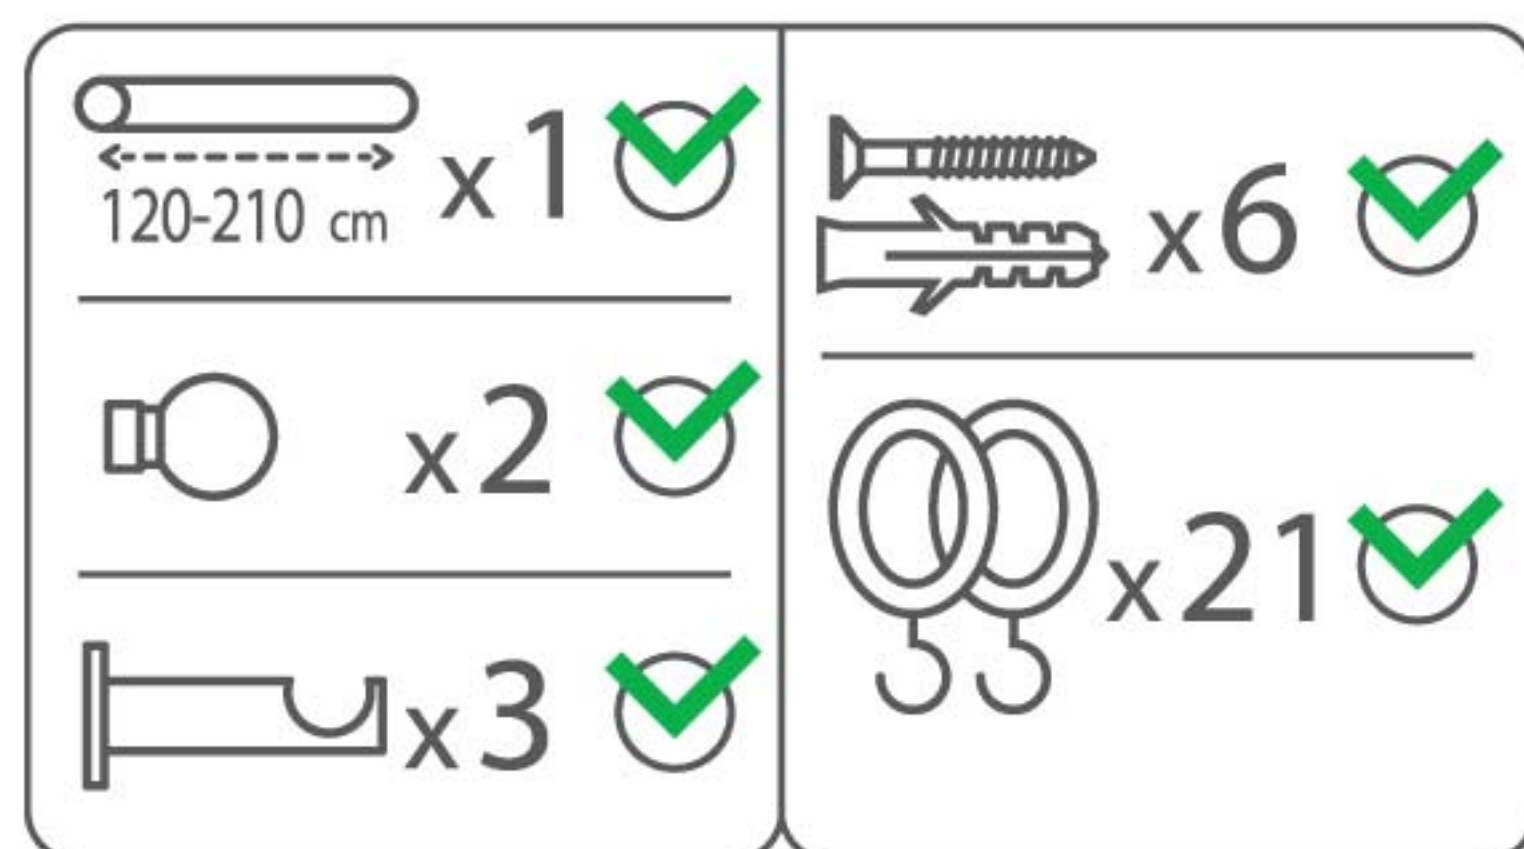

KOPER.

KO-28-MB

Matt Black . Metal . 25/28 mm Finial With Dots Extendable curtain pole

Two sizes: 120-210cm / 160-300cm
Packed with cardboard box, including:

- 2 poles
- 2 finials
- 3 brackets
- 21 rings (120-210cm) / 30 rings (160-300cm)