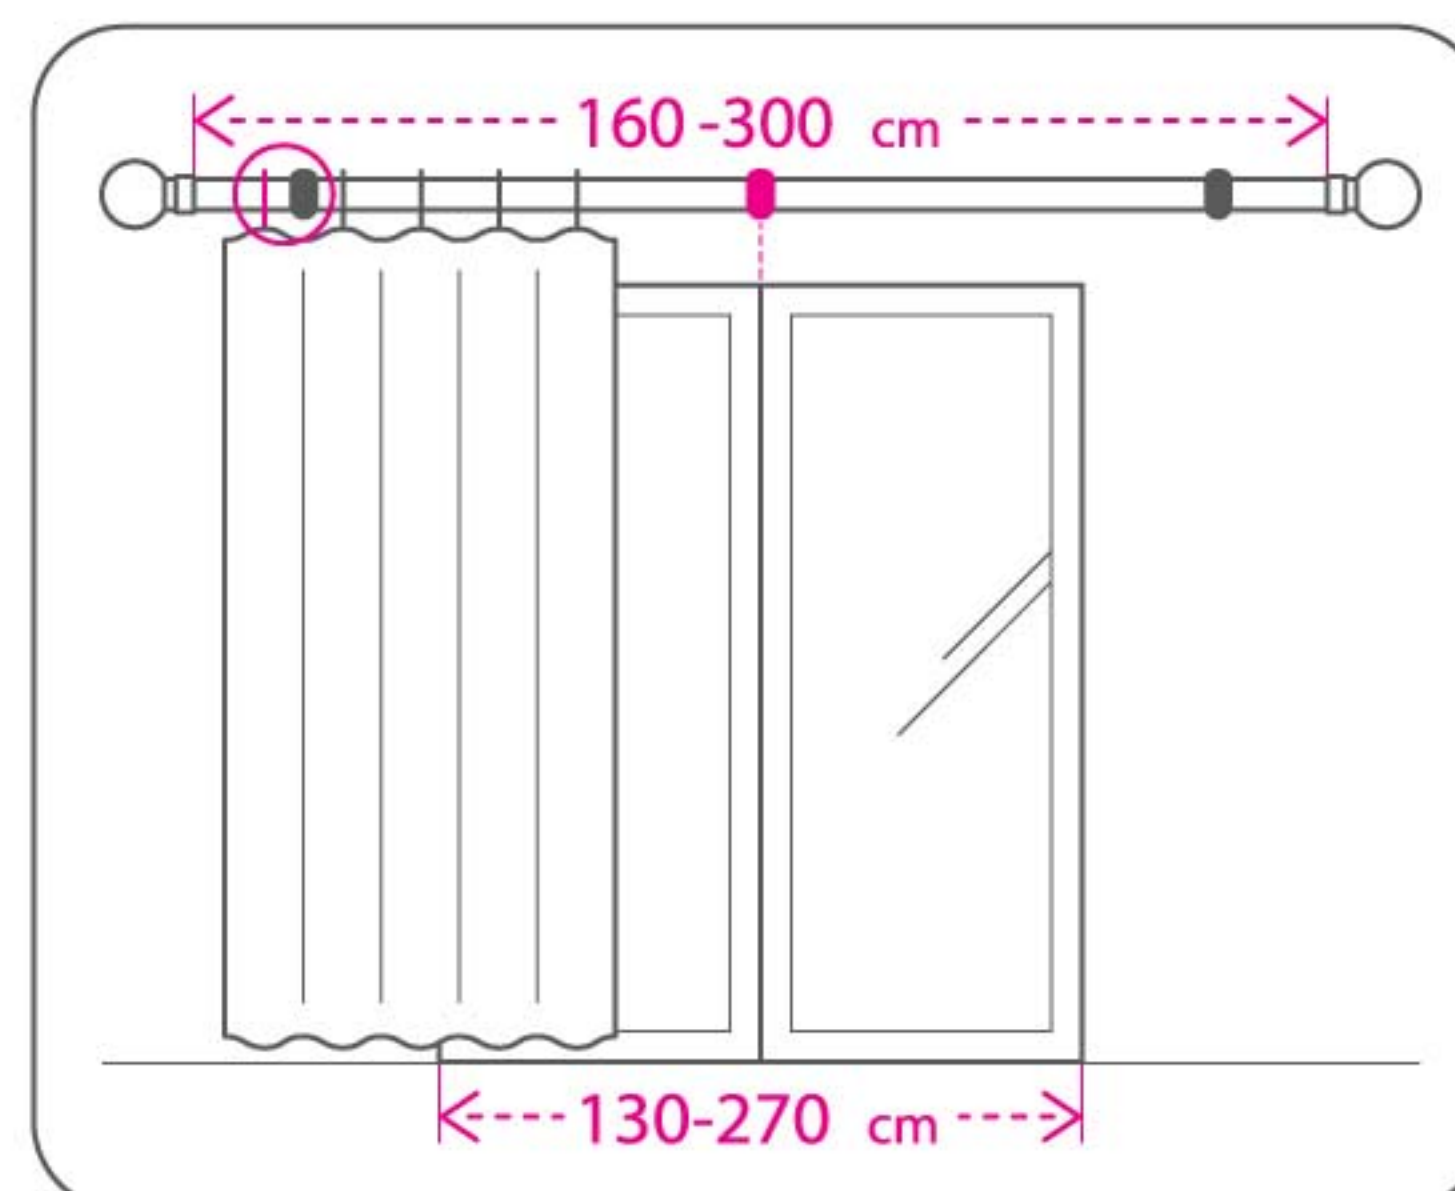

KOPER.

KO-19-P

Pewter . Metal . 16/19 mm Extendable curtain pole

Two sizes: 120-210cm / 160-300cm
Packed with cardboard box, including:

- 2 poles
- 2 finials
- 3 brackets
- 21 rings (120-210cm) / 30 rings (160-300cm)

KOPER.

KO-19-S

Satin Nickel . Metal . 16/19 mm Extendable curtain pole

Two sizes: 120-210cm / 160-300cm
Packed with cardboard box, including:

- 2 poles
- 2 finials
- 3 brackets
- 21 rings (120-210cm) / 30 rings (160-300cm)

KOPER.

KO-19-PB

Polished Brass . Metal 16/19 mm Extendable curtain pole

Two sizes: 120-210cm / 160-300cm
Packed with cardboard box, including:

- 2 poles
- 2 finials
- 3 brackets
- 21 rings (120-210cm) / 30 rings (160-300cm)

KOPER.

KO-19-G

Grey . Metal . 16/19 mm
Extendable curtain pole

Two sizes: 120-210cm / 160-300cm
Packed with cardboard box, including:

- 2 poles
- 2 finials
- 3 brackets
- 21 rings (120-210cm) / 30 rings (160-300cm)