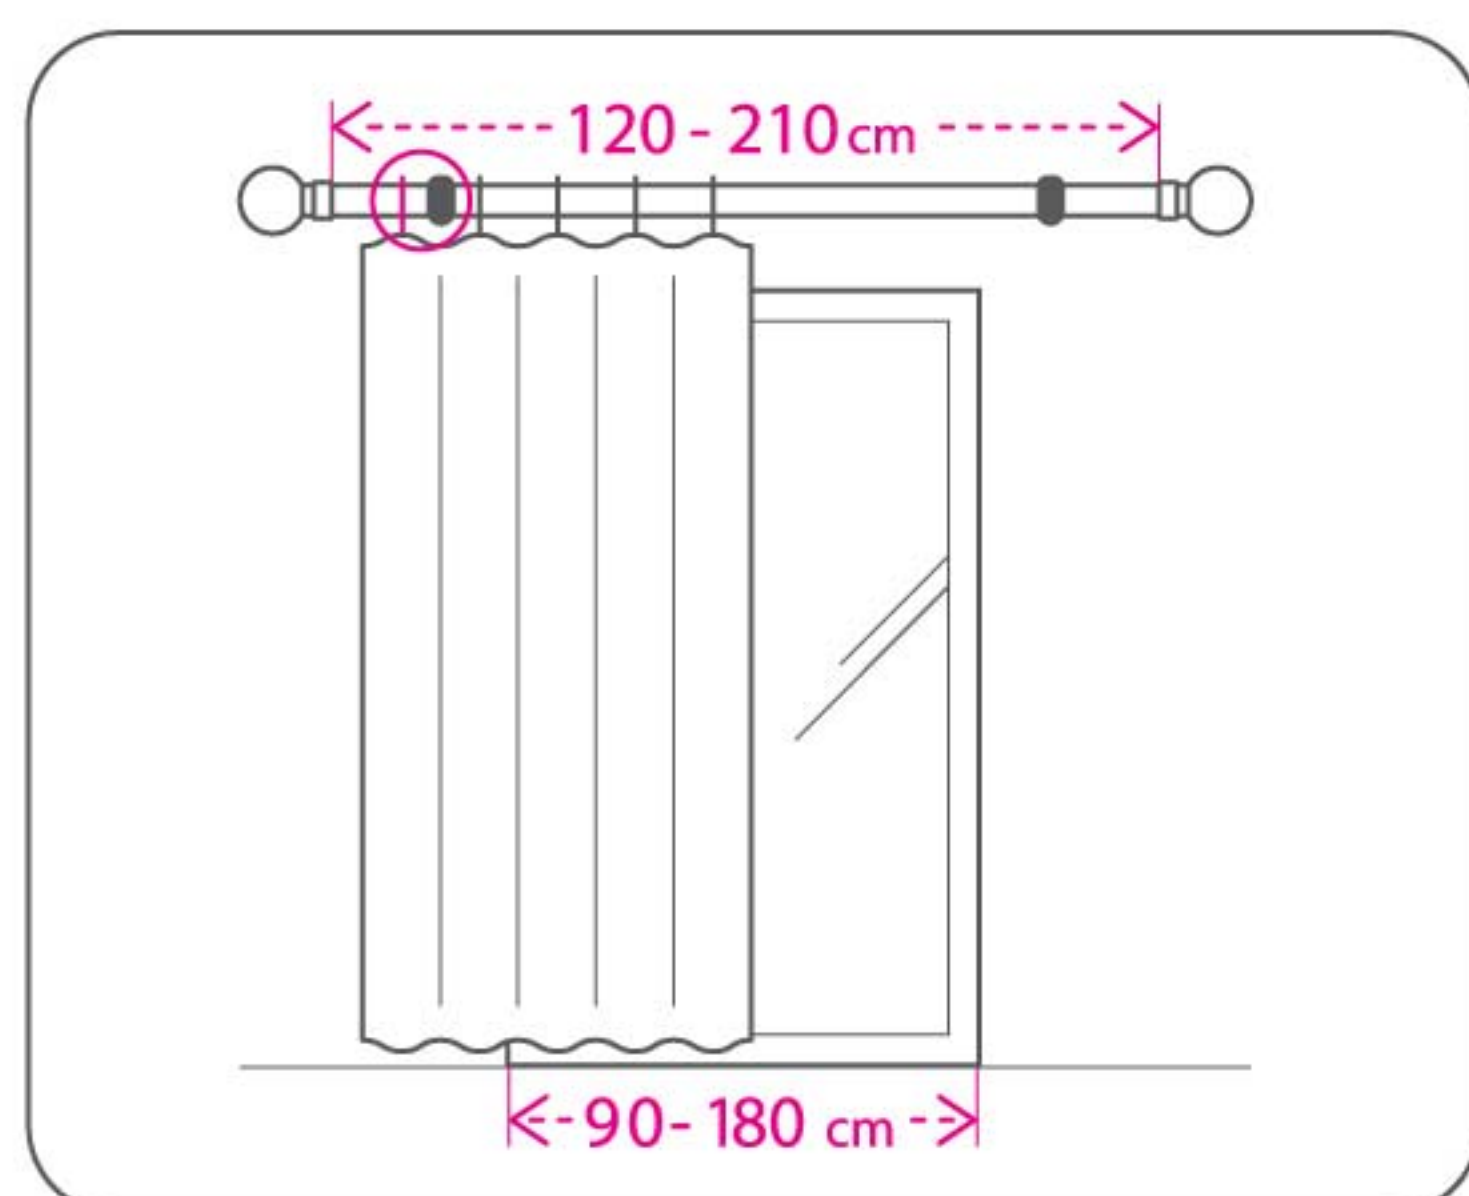

KOPER.

KO-19-P

Pewter . Metal . 16/19 mm Extendable curtain pole

Two sizes: 120-210cm / 160-300cm
Packed with cardboard box, including:

- 2 poles
- 2 finials
- 3 brackets
- 21 rings (120-210cm) / 30 rings (160-300cm)

KOPER.

KO-19-S

Satin Nickel . Metal . 16/19 mm Extendable curtain pole

Two sizes: 120-210cm / 160-300cm
Packed with cardboard box, including:

- 2 poles
- 2 finials
- 3 brackets
- 21 rings (120-210cm) / 30 rings (160-300cm)

KOPER.

KO-19-W

Matt Black . Metal . 16/19 mm
Wooden Effect Finial
Extendable curtain pole

Two sizes: 120-210cm / 160-300cm
Packed with cardboard box, including:

- 2 poles
- 2 finials
- 3 brackets
- 21 rings (120-210cm) / 30 rings (160-300cm)

KOPER.

KO-19-G

Grey . Metal . 16/19 mm
Extendable curtain pole

Two sizes: 120-210cm / 160-300cm
Packed with cardboard box, including:

- 2 poles
- 2 finials
- 3 brackets
- 21 rings (120-210cm) / 30 rings (160-300cm)