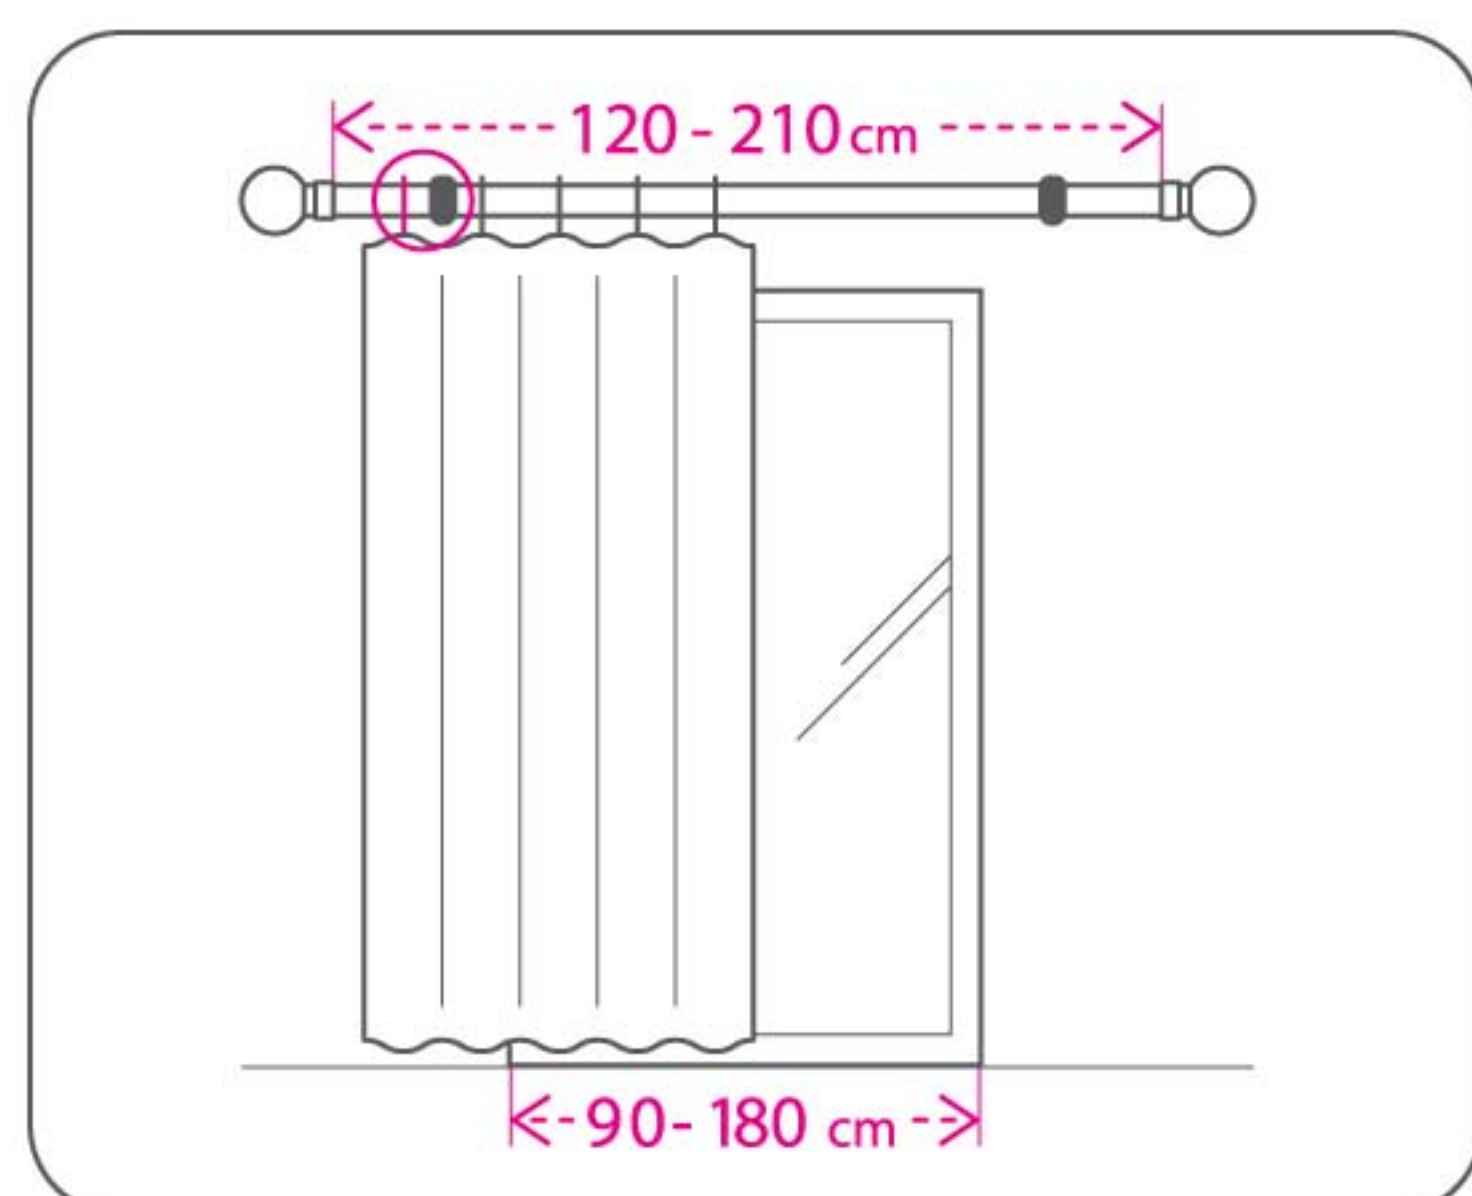

KOPER.

KO-19-P

Pewter . Metal . 16/19 mm Extendable curtain pole

Two sizes: 120-210cm / 160-300cm
Packed with cardboard box, including:

- 2 poles
- 2 finials
- 3 brackets
- 21 rings (120-210cm) / 30 rings (160-300cm)

KOPER.

KO-19-W

Matt Black . Metal . 16/19 mm
Wooden Effect Finial
Extendable curtain pole

Two sizes: 120-210cm / 160-300cm
Packed with cardboard box, including:

- 2 poles
- 2 finials
- 3 brackets
- 21 rings (120-210cm) / 30 rings (160-300cm)

KOPER.

KO-19-G

Grey . Metal . 16/19 mm
Extendable curtain pole

Two sizes: 120-210cm / 160-300cm
Packed with cardboard box, including:

- 2 poles
- 2 finials
- 3 brackets
- 21 rings (120-210cm) / 30 rings (160-300cm)

KOPER.

KO-28-BN

Brushed Nickel . Metal 25/28 mm Extendable curtain pole

Two sizes: 120-210cm / 160-300cm
Packed with cardboard box, including:

- 2 poles
- 2 finials
- 3 brackets
- 21 rings (120-210cm) / 30 rings (160-300cm)