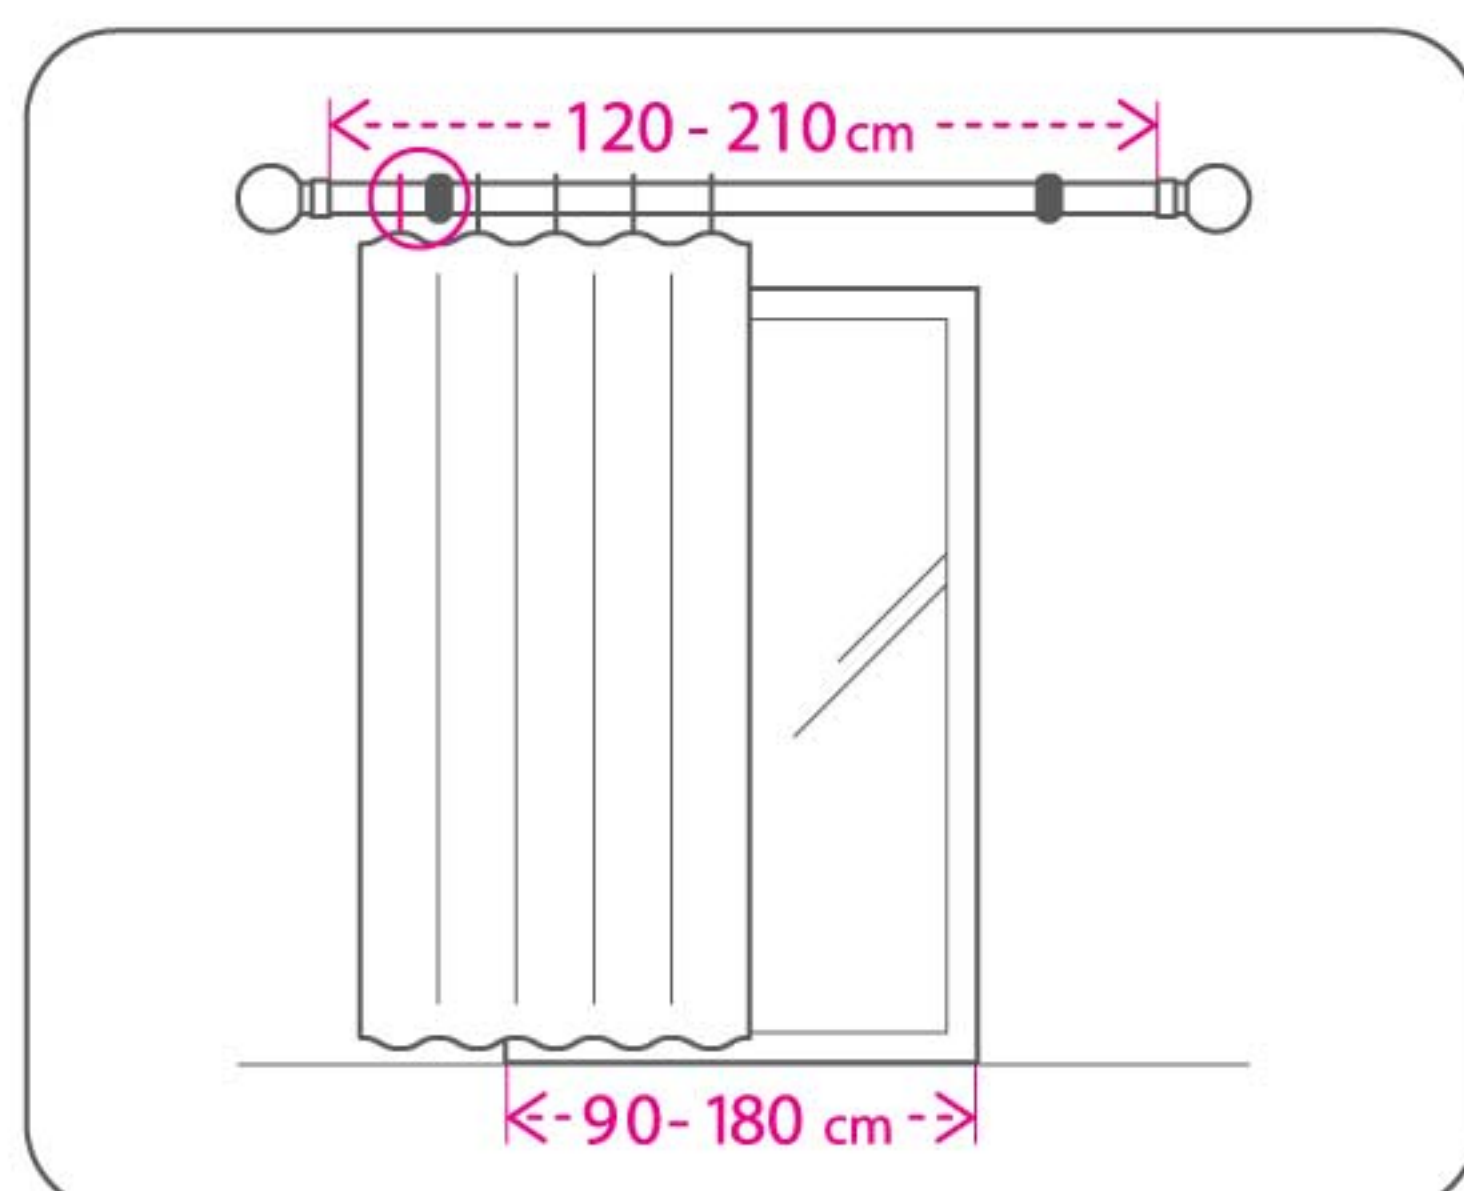

KOPER.

KO-19-MB

Matt Black . Metal . 16/19 mm Extendable curtain pole

Two sizes: 120-210cm / 160-300cm
Packed with cardboard box, including:

- 2 poles
- 2 finials
- 3 brackets
- 21 rings (120-210cm) / 30 rings (160-300cm)

KOPER.

KO-19-BBN

Brushed Black Nickel . Metal
16/19 mm
Extendable curtain pole

Two sizes: 120-210cm / 160-300cm
Packed with cardboard box, including:

- 2 poles
- 2 finials
- 3 brackets
- 21 rings (120-210cm) / 30 rings (160-300cm)

KOPER.

KO-19-P

Pewter . Metal . 16/19 mm Extendable curtain pole

Two sizes: 120-210cm / 160-300cm
Packed with cardboard box, including:

- 2 poles
- 2 finials
- 3 brackets
- 21 rings (120-210cm) / 30 rings (160-300cm)

KOPER.

KO-19-S

Satin Nickel . Metal . 16/19 mm Extendable curtain pole

Two sizes: 120-210cm / 160-300cm
Packed with cardboard box, including:

- 2 poles
- 2 finials
- 3 brackets
- 21 rings (120-210cm) / 30 rings (160-300cm)