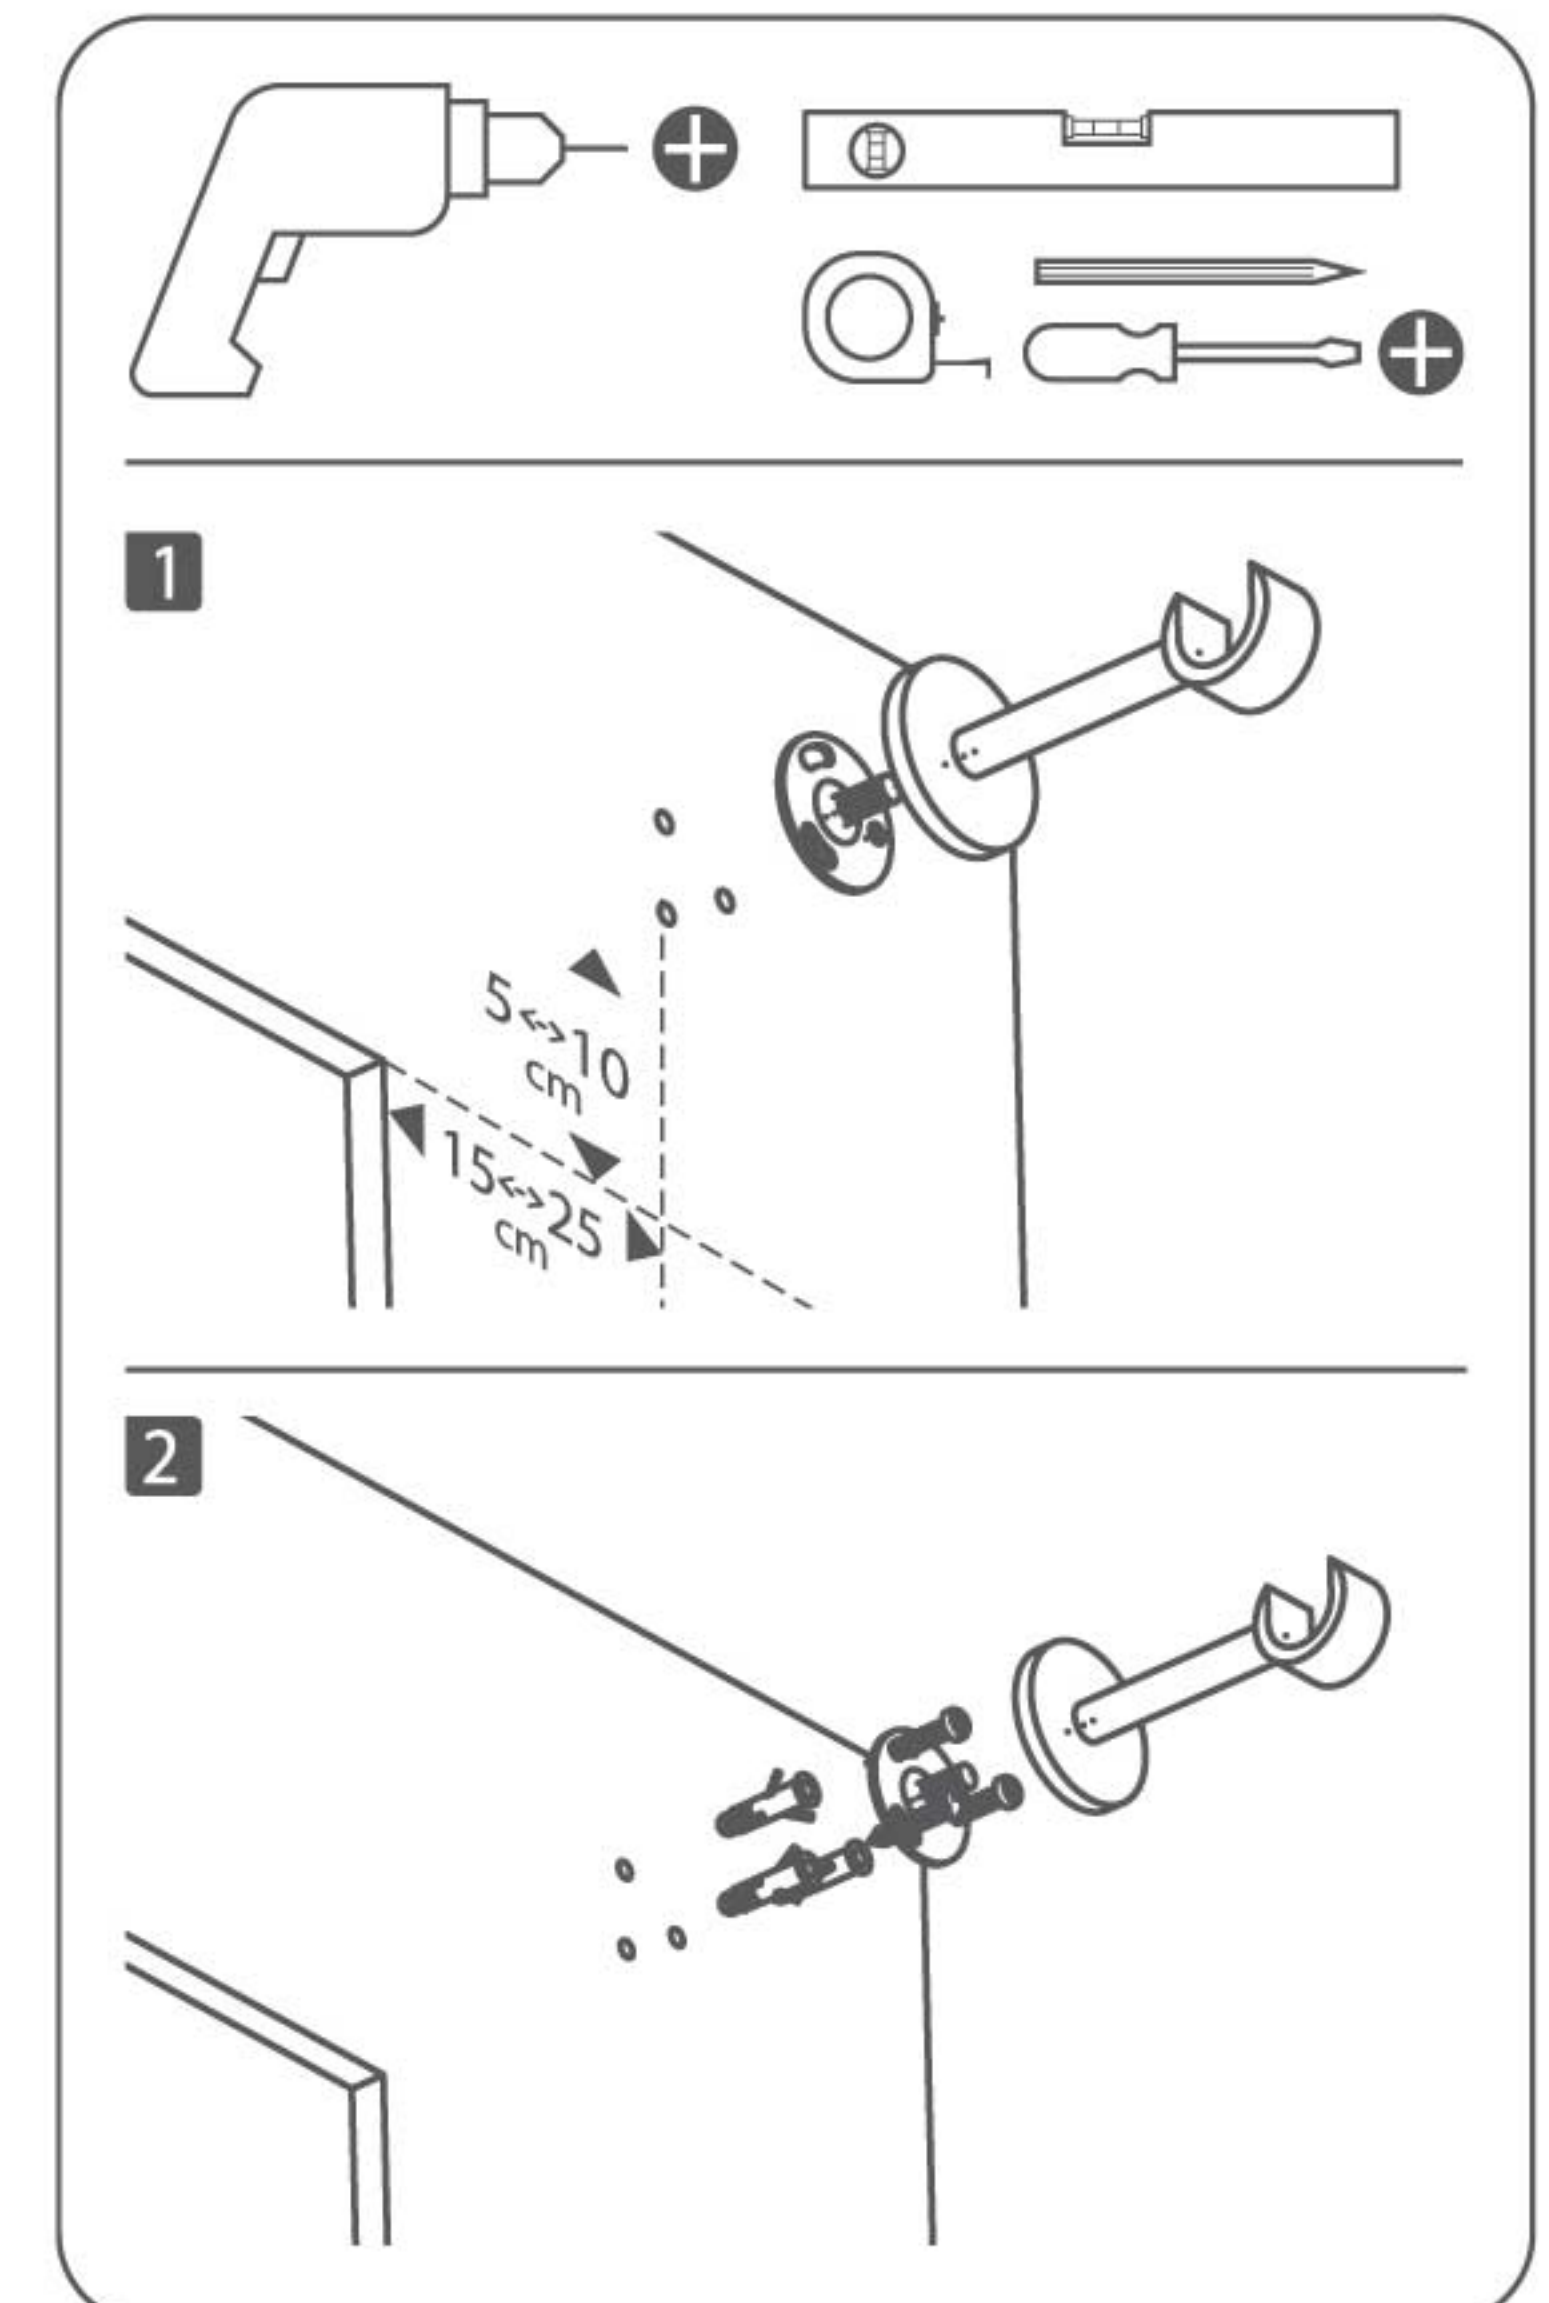

KOPER.

KO-19-W

Matt Black . Metal . 16/19 mm
Wooden Effect Finial
Extendable curtain pole

Two sizes: 120-210cm / 160-300cm
Packed with cardboard box, including:

- 2 poles
- 2 finials
- 3 brackets
- 21 rings (120-210cm) / 30 rings (160-300cm)