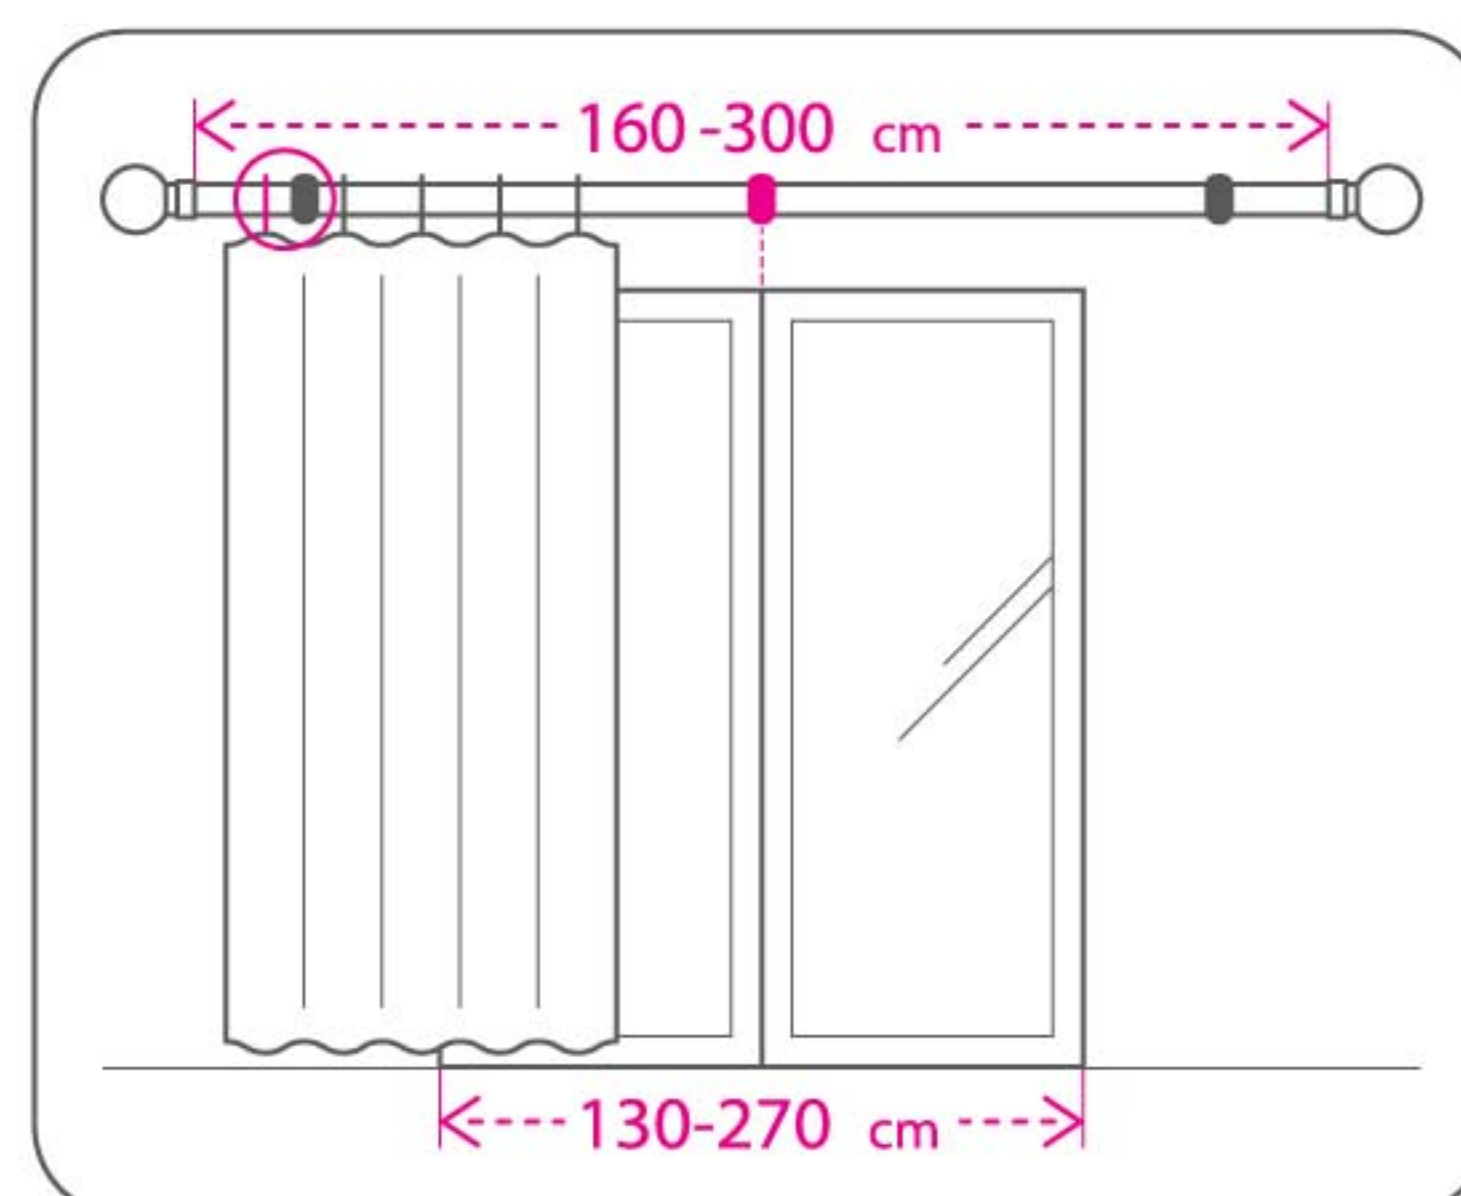

KOPER.

KO-19-MB

Matt Black . Metal . 16/19 mm Extendable curtain pole

Two sizes: 120-210cm / 160-300cm
Packed with cardboard box, including:

- 2 poles
- 2 finials
- 3 brackets
- 21 rings (120-210cm) / 30 rings (160-300cm)

KOPER.

KO-19-BBN

Brushed Black Nickel . Metal
16/19 mm
Extendable curtain pole

Two sizes: 120-210cm / 160-300cm
Packed with cardboard box, including:

- 2 poles
- 2 finials
- 3 brackets
- 21 rings (120-210cm) / 30 rings (160-300cm)

KOPER.

KO-19-P

Pewter . Metal . 16/19 mm Extendable curtain pole

Two sizes: 120-210cm / 160-300cm
Packed with cardboard box, including:

- 2 poles
- 2 finials
- 3 brackets
- 21 rings (120-210cm) / 30 rings (160-300cm)

KOPER.

KO-19-S

Satin Nickel . Metal . 16/19 mm Extendable curtain pole

Two sizes: 120-210cm / 160-300cm
Packed with cardboard box, including:

- 2 poles
- 2 finials
- 3 brackets
- 21 rings (120-210cm) / 30 rings (160-300cm)