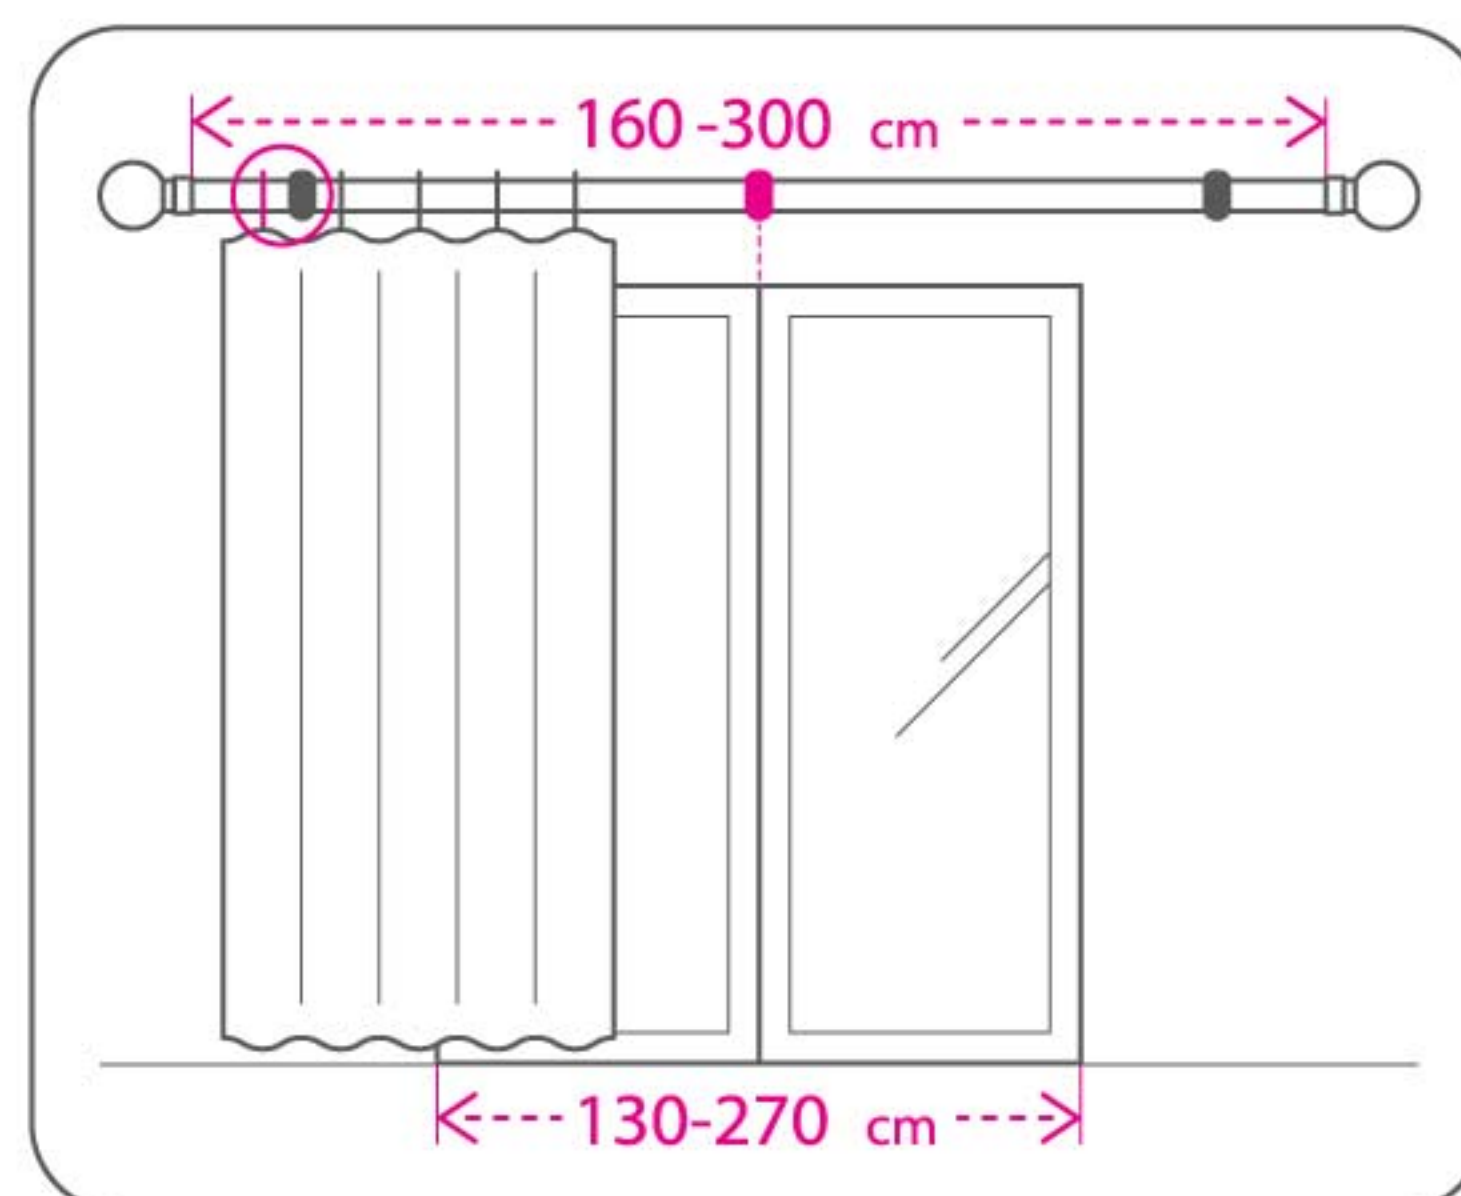

KOPER.

KO-19-P

Pewter . Metal . 16/19 mm Extendable curtain pole

Two sizes: 120-210cm / 160-300cm
Packed with cardboard box, including:

- 2 poles
- 2 finials
- 3 brackets
- 21 rings (120-210cm) / 30 rings (160-300cm)

KOPER.

KO-19-S

Satin Nickel . Metal . 16/19 mm Extendable curtain pole

Two sizes: 120-210cm / 160-300cm
Packed with cardboard box, including:

- 2 poles
- 2 finials
- 3 brackets
- 21 rings (120-210cm) / 30 rings (160-300cm)

KOPER.

KO-19-G

Grey . Metal . 16/19 mm
Extendable curtain pole

Two sizes: 120-210cm / 160-300cm
Packed with cardboard box, including:

- 2 poles
- 2 finials
- 3 brackets
- 21 rings (120-210cm) / 30 rings (160-300cm)

KOPER.

KO-28-BN

Brushed Nickel . Metal 25/28 mm Extendable curtain pole

Two sizes: 120-210cm / 160-300cm
Packed with cardboard box, including:

- 2 poles
- 2 finials
- 3 brackets
- 21 rings (120-210cm) / 30 rings (160-300cm)