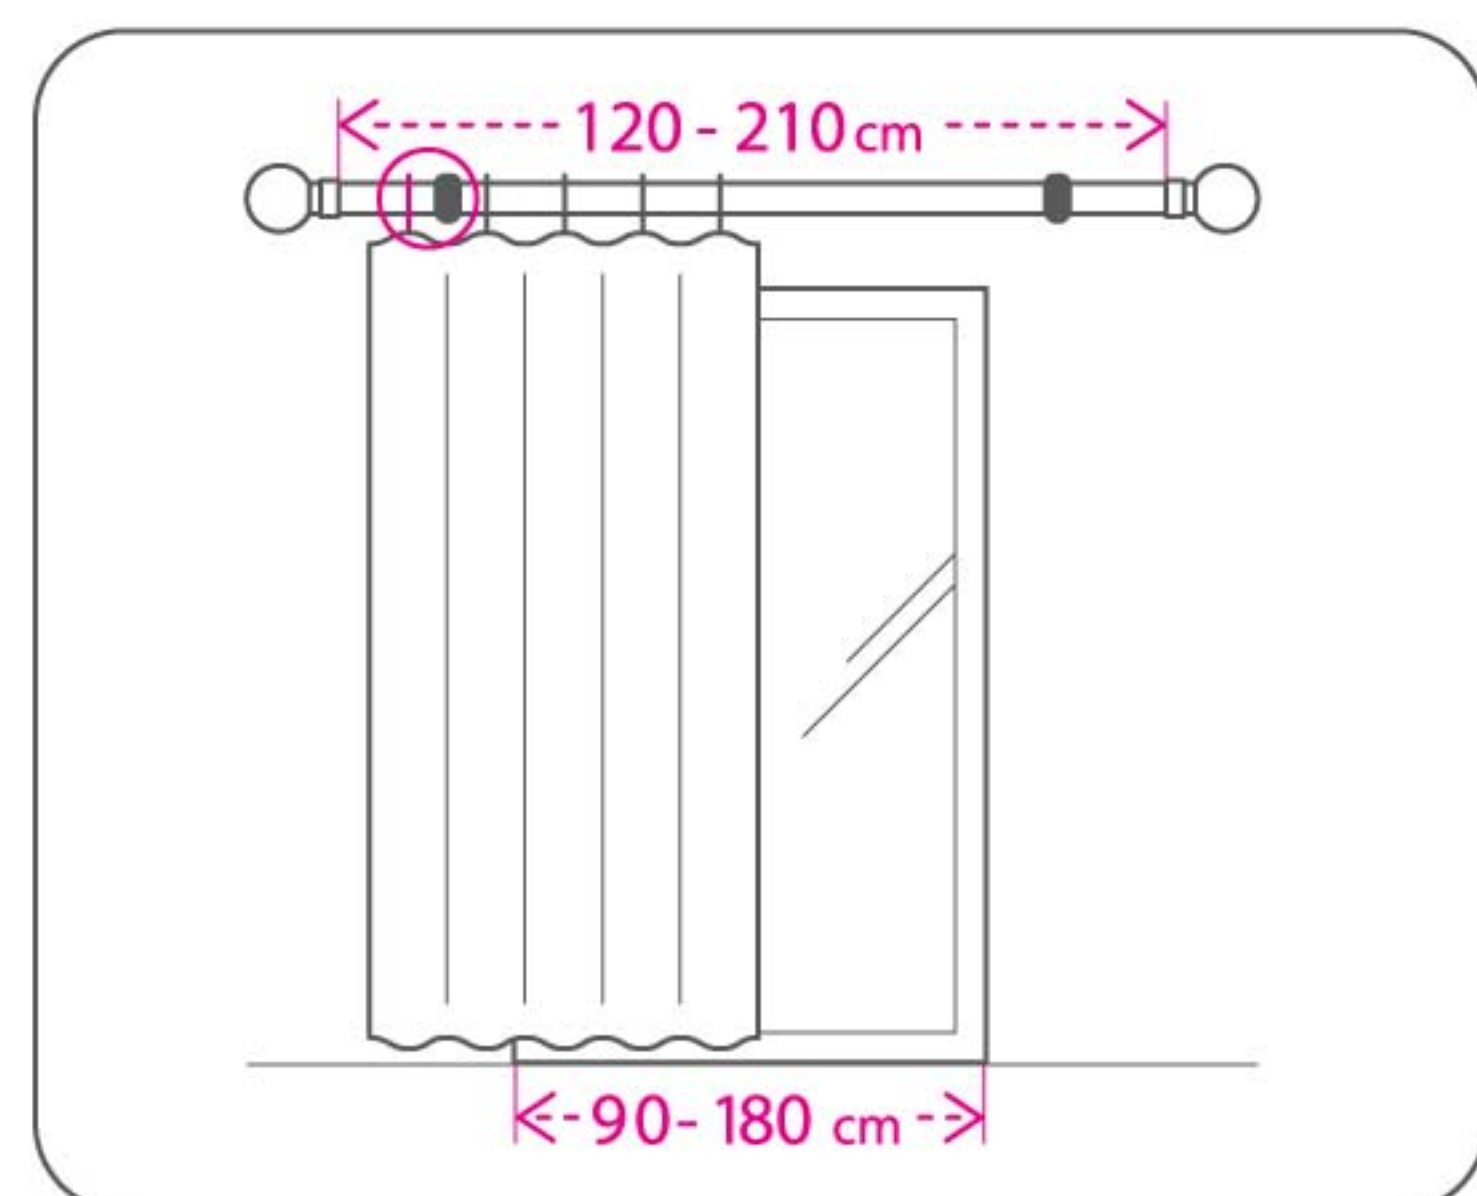

KOPER.

KO-28-AB

Antique Brass . Metal 25/28 mm Extendable curtain pole

Two sizes: 120-210cm / 160-300cm
Packed with cardboard box, including:

- 2 poles
- 2 finials
- 3 brackets
- 21 rings (120-210cm) / 30 rings (160-300cm)