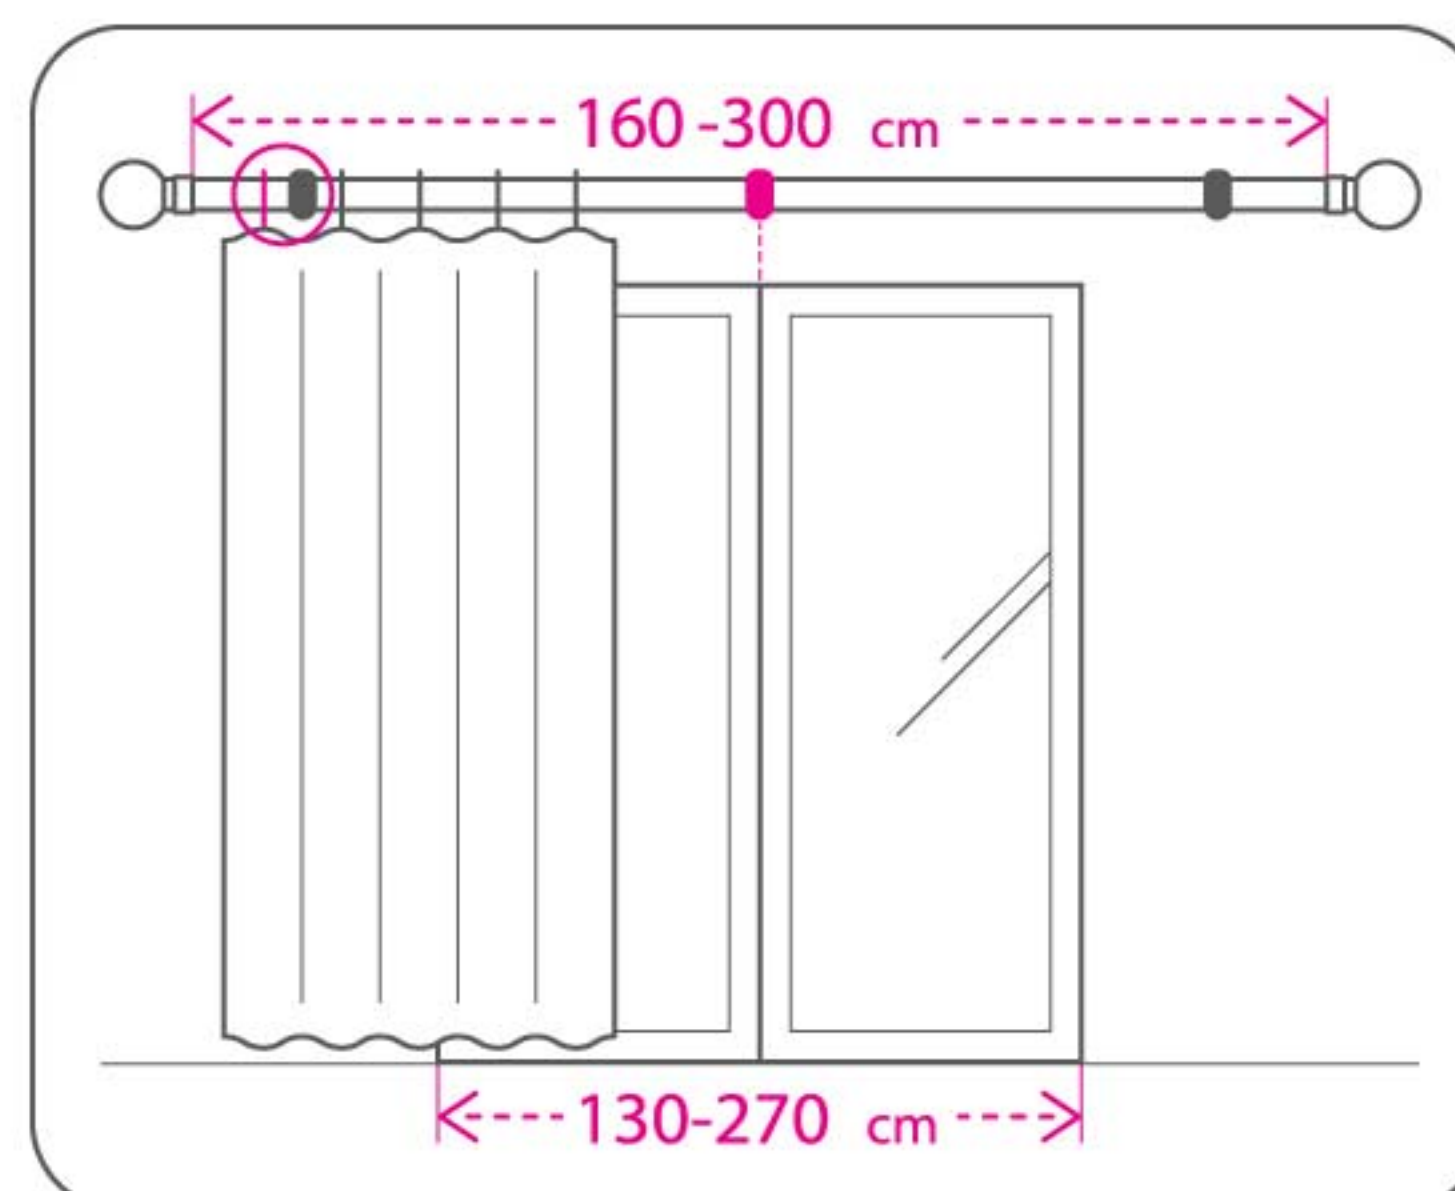

KOPER.

KO-19-MB

Matt Black . Metal . 16/19 mm Extendable curtain pole

Two sizes: 120-210cm / 160-300cm
Packed with cardboard box, including:

- 2 poles
- 2 finials
- 3 brackets
- 21 rings (120-210cm) / 30 rings (160-300cm)

KOPER.

KO-19-BBN

Brushed Black Nickel . Metal
16/19 mm
Extendable curtain pole

Two sizes: 120-210cm / 160-300cm
Packed with cardboard box, including:

- 2 poles
- 2 finials
- 3 brackets
- 21 rings (120-210cm) / 30 rings (160-300cm)

KOPER.

KO-19-P

Pewter . Metal . 16/19 mm Extendable curtain pole

Two sizes: 120-210cm / 160-300cm
Packed with cardboard box, including:

- 2 poles
- 2 finials
- 3 brackets
- 21 rings (120-210cm) / 30 rings (160-300cm)

KOPER.

KO-19-S

Satin Nickel . Metal . 16/19 mm Extendable curtain pole

Two sizes: 120-210cm / 160-300cm
Packed with cardboard box, including:

- 2 poles
- 2 finials
- 3 brackets
- 21 rings (120-210cm) / 30 rings (160-300cm)