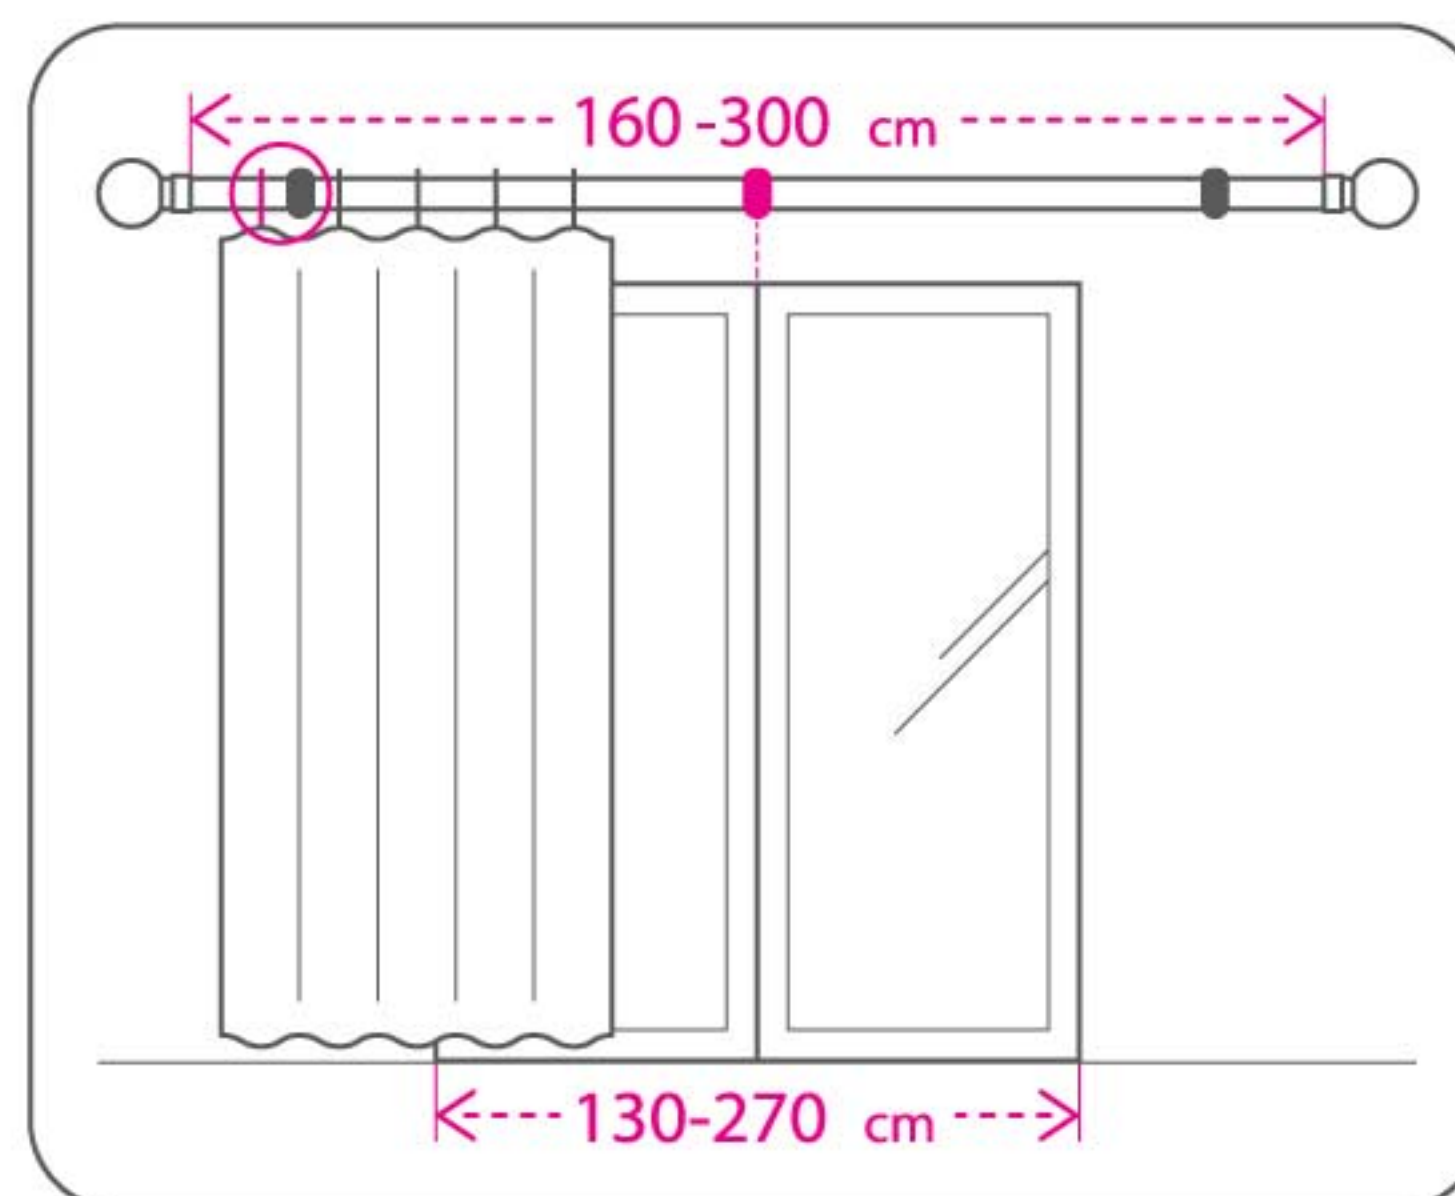

KOPER.

KO-28-AB

Antique Brass . Metal 25/28 mm Extendable curtain pole

Two sizes: 120-210cm / 160-300cm
Packed with cardboard box, including:

- 2 poles
- 2 finials
- 3 brackets
- 21 rings (120-210cm) / 30 rings (160-300cm)