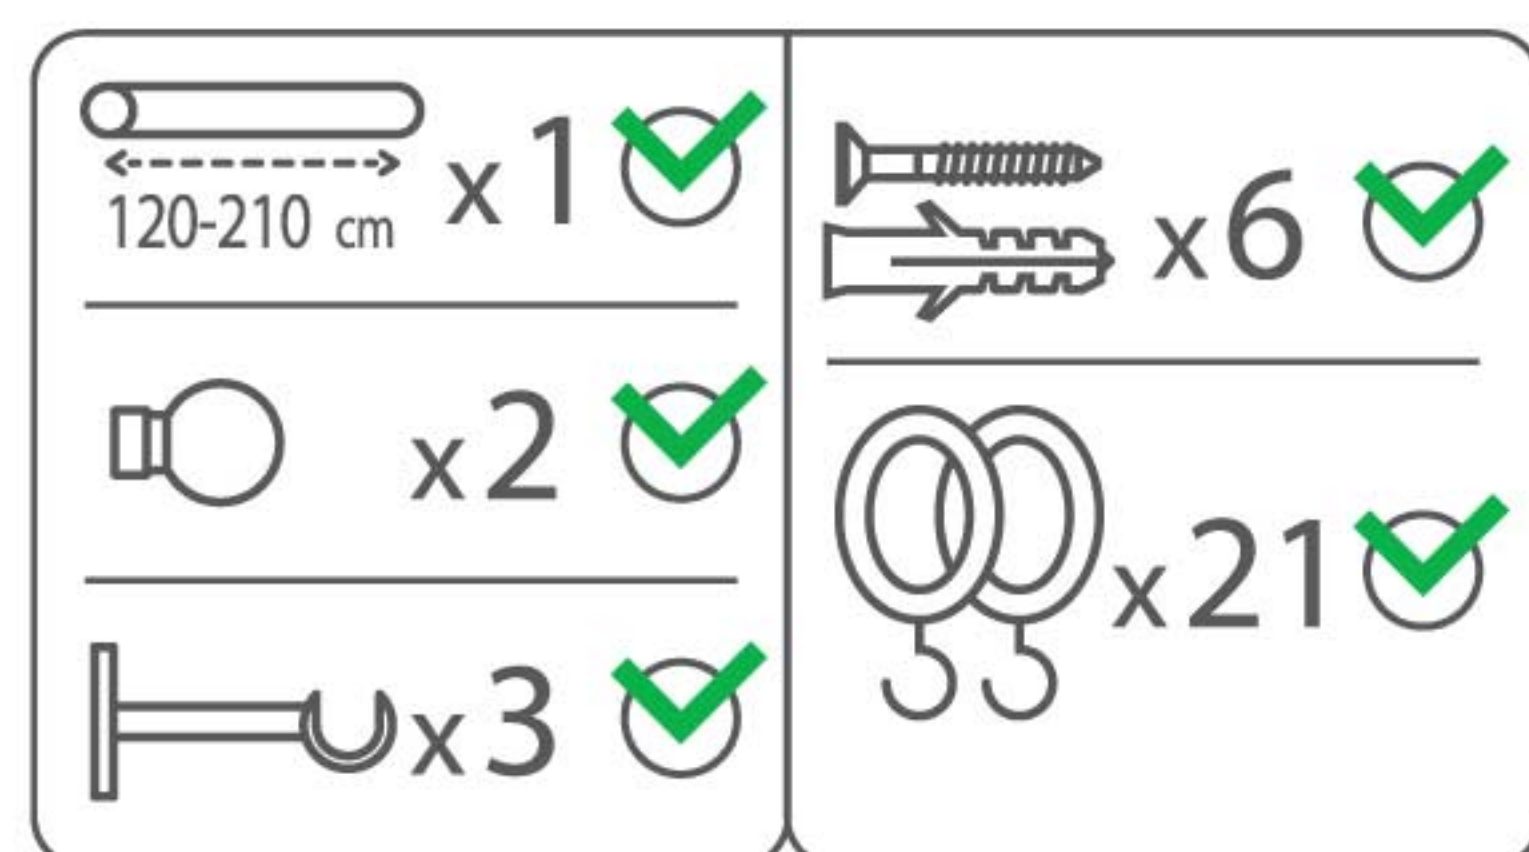

KOPER.

KO-19-MB

Matt Black . Metal . 16/19 mm Extendable curtain pole

Two sizes: 120-210cm / 160-300cm
Packed with cardboard box, including:

- 2 poles
- 2 finials
- 3 brackets
- 21 rings (120-210cm) / 30 rings (160-300cm)

KOPER.

KO-19-BBN

Brushed Black Nickel . Metal
16/19 mm
Extendable curtain pole

Two sizes: 120-210cm / 160-300cm
Packed with cardboard box, including:

- 2 poles
- 2 finials
- 3 brackets
- 21 rings (120-210cm) / 30 rings (160-300cm)

KOPER.

KO-19-P

Pewter . Metal . 16/19 mm Extendable curtain pole

Two sizes: 120-210cm / 160-300cm
Packed with cardboard box, including:

- 2 poles
- 2 finials
- 3 brackets
- 21 rings (120-210cm) / 30 rings (160-300cm)

KOPER.

KO-19-S

Satin Nickel . Metal . 16/19 mm Extendable curtain pole

Two sizes: 120-210cm / 160-300cm
Packed with cardboard box, including:

- 2 poles
- 2 finials
- 3 brackets
- 21 rings (120-210cm) / 30 rings (160-300cm)