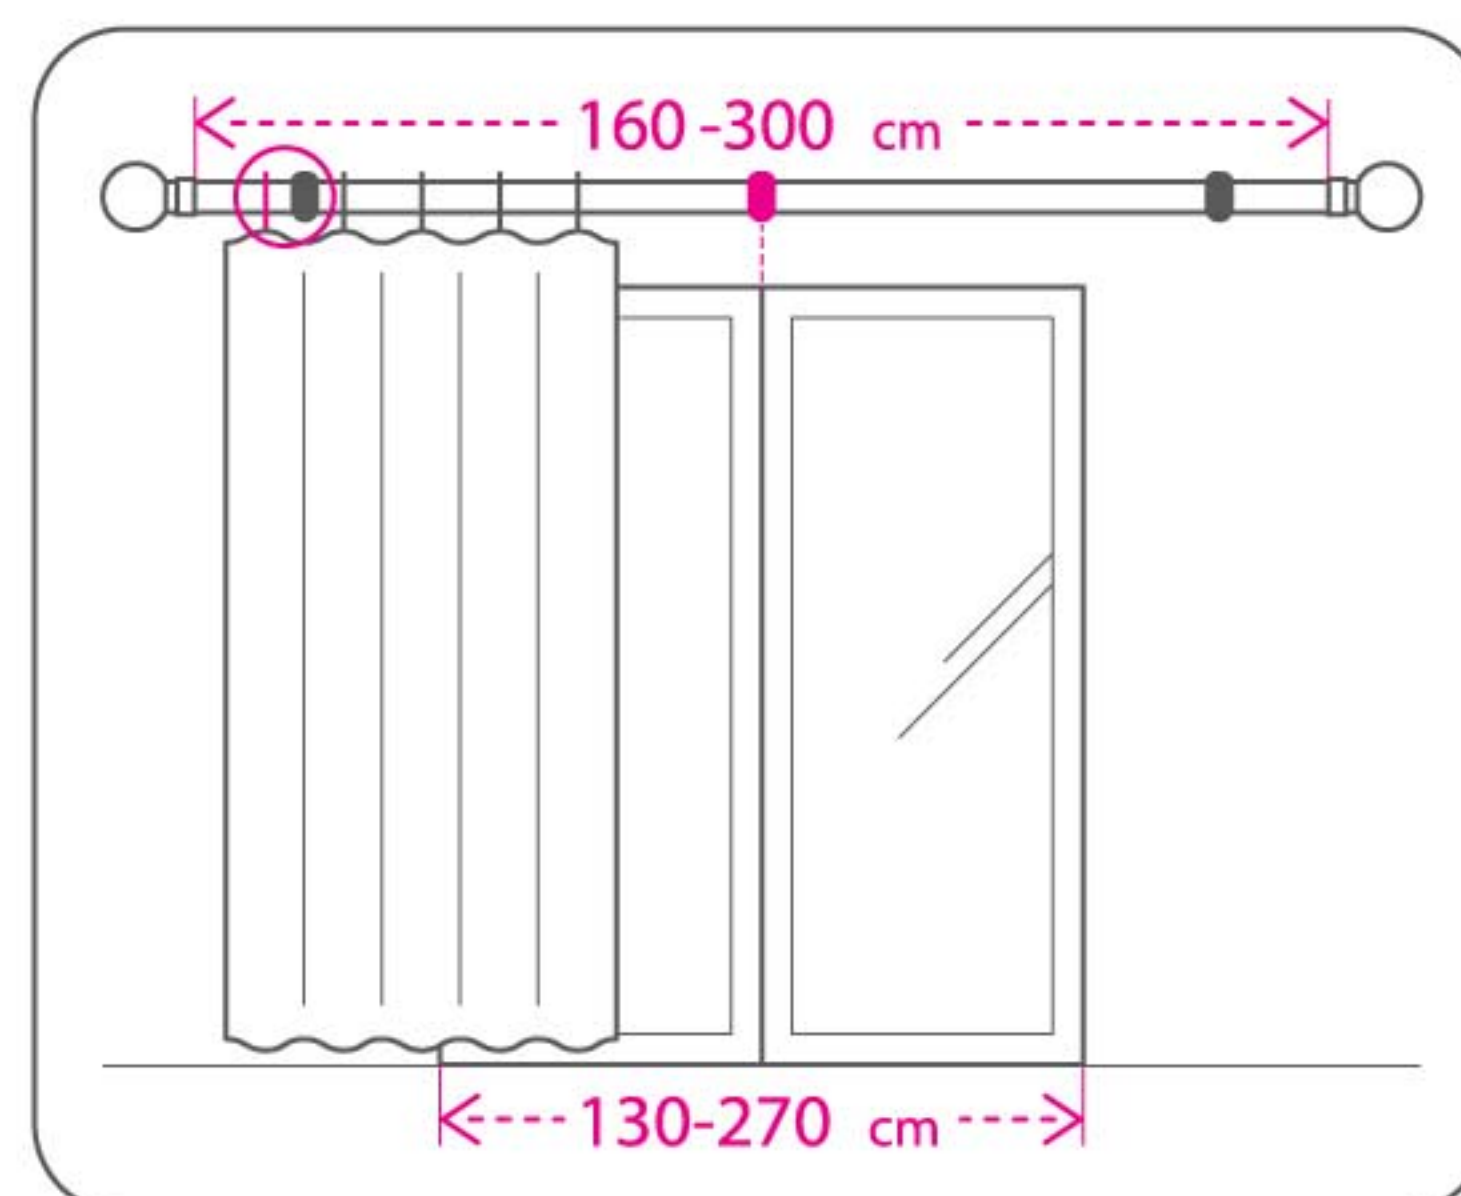

KOPER.

KO-19-P

Pewter . Metal . 16/19 mm Extendable curtain pole

Two sizes: 120-210cm / 160-300cm
Packed with cardboard box, including:

- 2 poles
- 2 finials
- 3 brackets
- 21 rings (120-210cm) / 30 rings (160-300cm)

KOPER.

KO-19-S

Satin Nickel . Metal . 16/19 mm Extendable curtain pole

Two sizes: 120-210cm / 160-300cm
Packed with cardboard box, including:

- 2 poles
- 2 finials
- 3 brackets
- 21 rings (120-210cm) / 30 rings (160-300cm)

KOPER.

KO-19-W

Matt Black . Metal . 16/19 mm
Wooden Effect Finial
Extendable curtain pole

Two sizes: 120-210cm / 160-300cm
Packed with cardboard box, including:

- 2 poles
- 2 finials
- 3 brackets
- 21 rings (120-210cm) / 30 rings (160-300cm)

KOPER.

KO-19-G

Grey . Metal . 16/19 mm
Extendable curtain pole

Two sizes: 120-210cm / 160-300cm
Packed with cardboard box, including:

- 2 poles
- 2 finials
- 3 brackets
- 21 rings (120-210cm) / 30 rings (160-300cm)