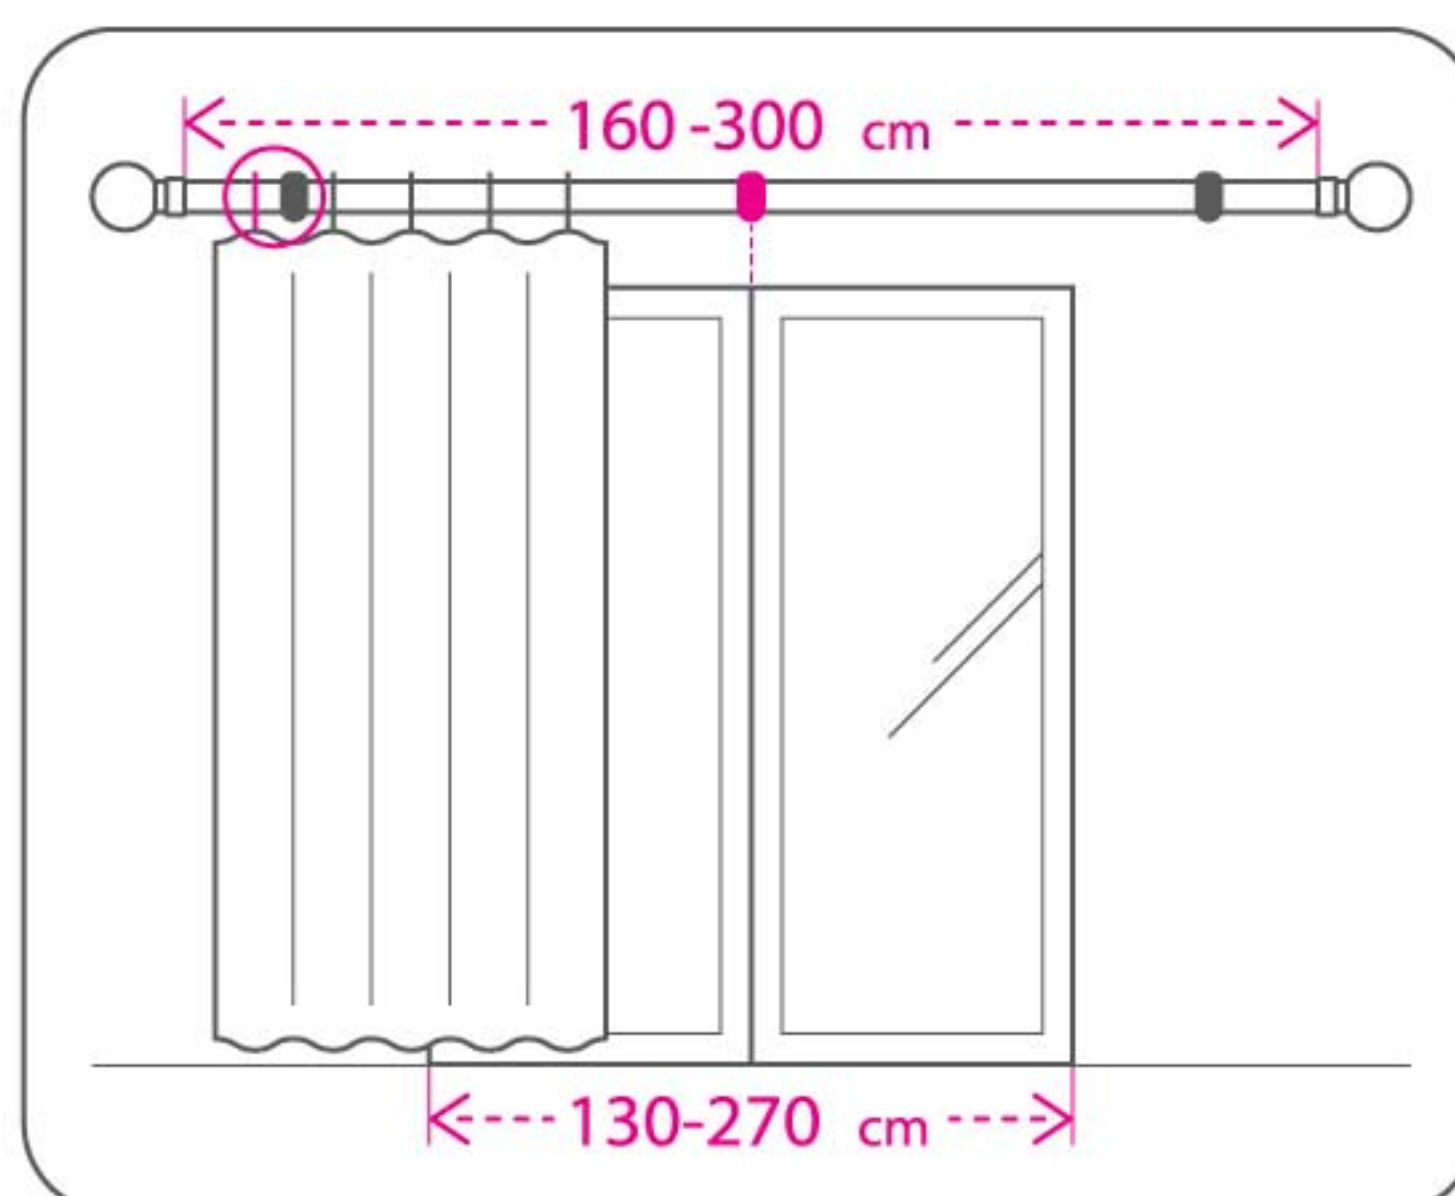

KOPER.

KO-19-MB

Matt Black . Metal . 16/19 mm Extendable curtain pole

Two sizes: 120-210cm / 160-300cm
Packed with cardboard box, including:

- 2 poles
- 2 finials
- 3 brackets
- 21 rings (120-210cm) / 30 rings (160-300cm)

KOPER.

KO-19-BBN

Brushed Black Nickel . Metal
16/19 mm
Extendable curtain pole

Two sizes: 120-210cm / 160-300cm
Packed with cardboard box, including:

- 2 poles
- 2 finials
- 3 brackets
- 21 rings (120-210cm) / 30 rings (160-300cm)

KOPER.

KO-19-P

Pewter . Metal . 16/19 mm Extendable curtain pole

Two sizes: 120-210cm / 160-300cm
Packed with cardboard box, including:

- 2 poles
- 2 finials
- 3 brackets
- 21 rings (120-210cm) / 30 rings (160-300cm)

KOPER.

KO-19-S

Satin Nickel . Metal . 16/19 mm Extendable curtain pole

Two sizes: 120-210cm / 160-300cm
Packed with cardboard box, including:

- 2 poles
- 2 finials
- 3 brackets
- 21 rings (120-210cm) / 30 rings (160-300cm)