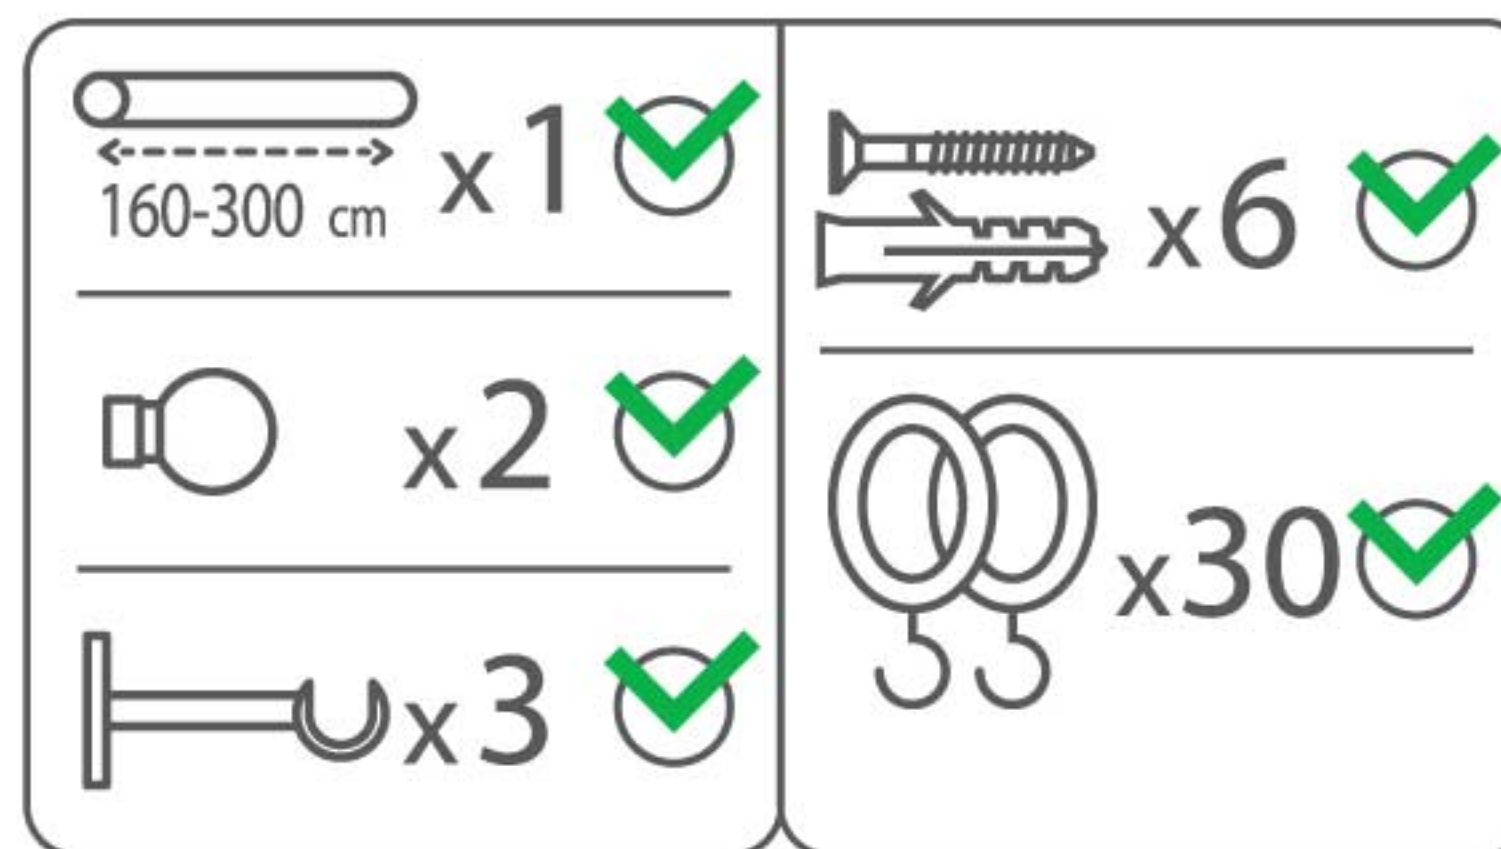

KOPER.

KO-19-MB

Matt Black . Metal . 16/19 mm Extendable curtain pole

Two sizes: 120-210cm / 160-300cm
Packed with cardboard box, including:

- 2 poles
- 2 finials
- 3 brackets
- 21 rings (120-210cm) / 30 rings (160-300cm)

KOPER.

KO-19-BBN

Brushed Black Nickel . Metal
16/19 mm
Extendable curtain pole

Two sizes: 120-210cm / 160-300cm
Packed with cardboard box, including:

- 2 poles
- 2 finials
- 3 brackets
- 21 rings (120-210cm) / 30 rings (160-300cm)

KOPER.

KO-19-P

Pewter . Metal . 16/19 mm Extendable curtain pole

Two sizes: 120-210cm / 160-300cm
Packed with cardboard box, including:

- 2 poles
- 2 finials
- 3 brackets
- 21 rings (120-210cm) / 30 rings (160-300cm)

KOPER.

KO-19-S

Satin Nickel . Metal . 16/19 mm Extendable curtain pole

Two sizes: 120-210cm / 160-300cm
Packed with cardboard box, including:

- 2 poles
- 2 finials
- 3 brackets
- 21 rings (120-210cm) / 30 rings (160-300cm)