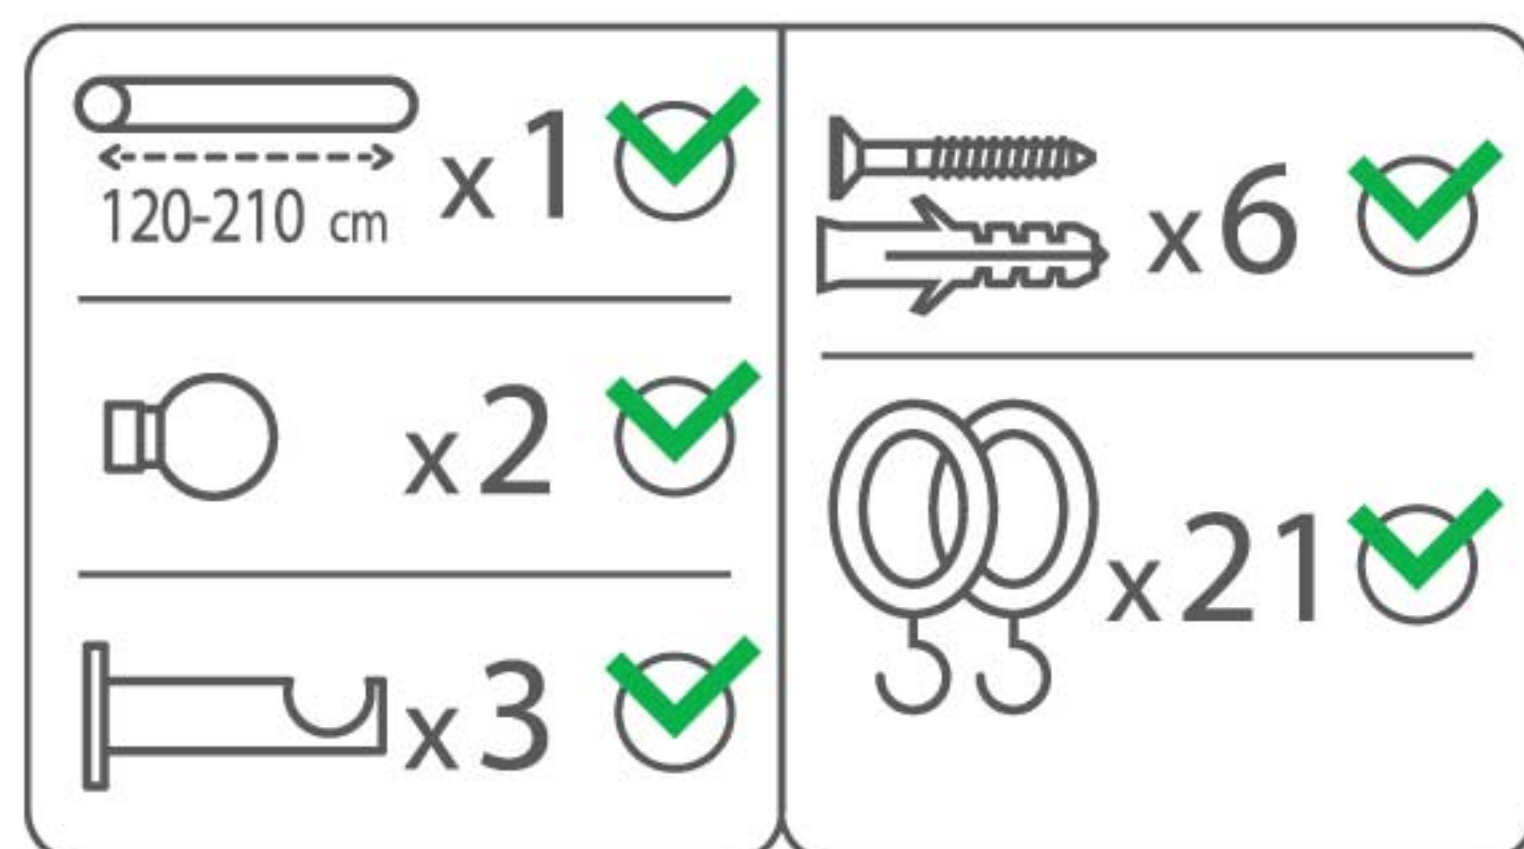

KOPER.

KO-19-G

Grey . Metal . 16/19 mm
Extendable curtain pole

Two sizes: 120-210cm / 160-300cm
Packed with cardboard box, including:

- 2 poles
- 2 finials
- 3 brackets
- 21 rings (120-210cm) / 30 rings (160-300cm)

KOPER.

KO-28-BN

Brushed Nickel . Metal 25/28 mm Extendable curtain pole

Two sizes: 120-210cm / 160-300cm
Packed with cardboard box, including:

- 2 poles
- 2 finials
- 3 brackets
- 21 rings (120-210cm) / 30 rings (160-300cm)