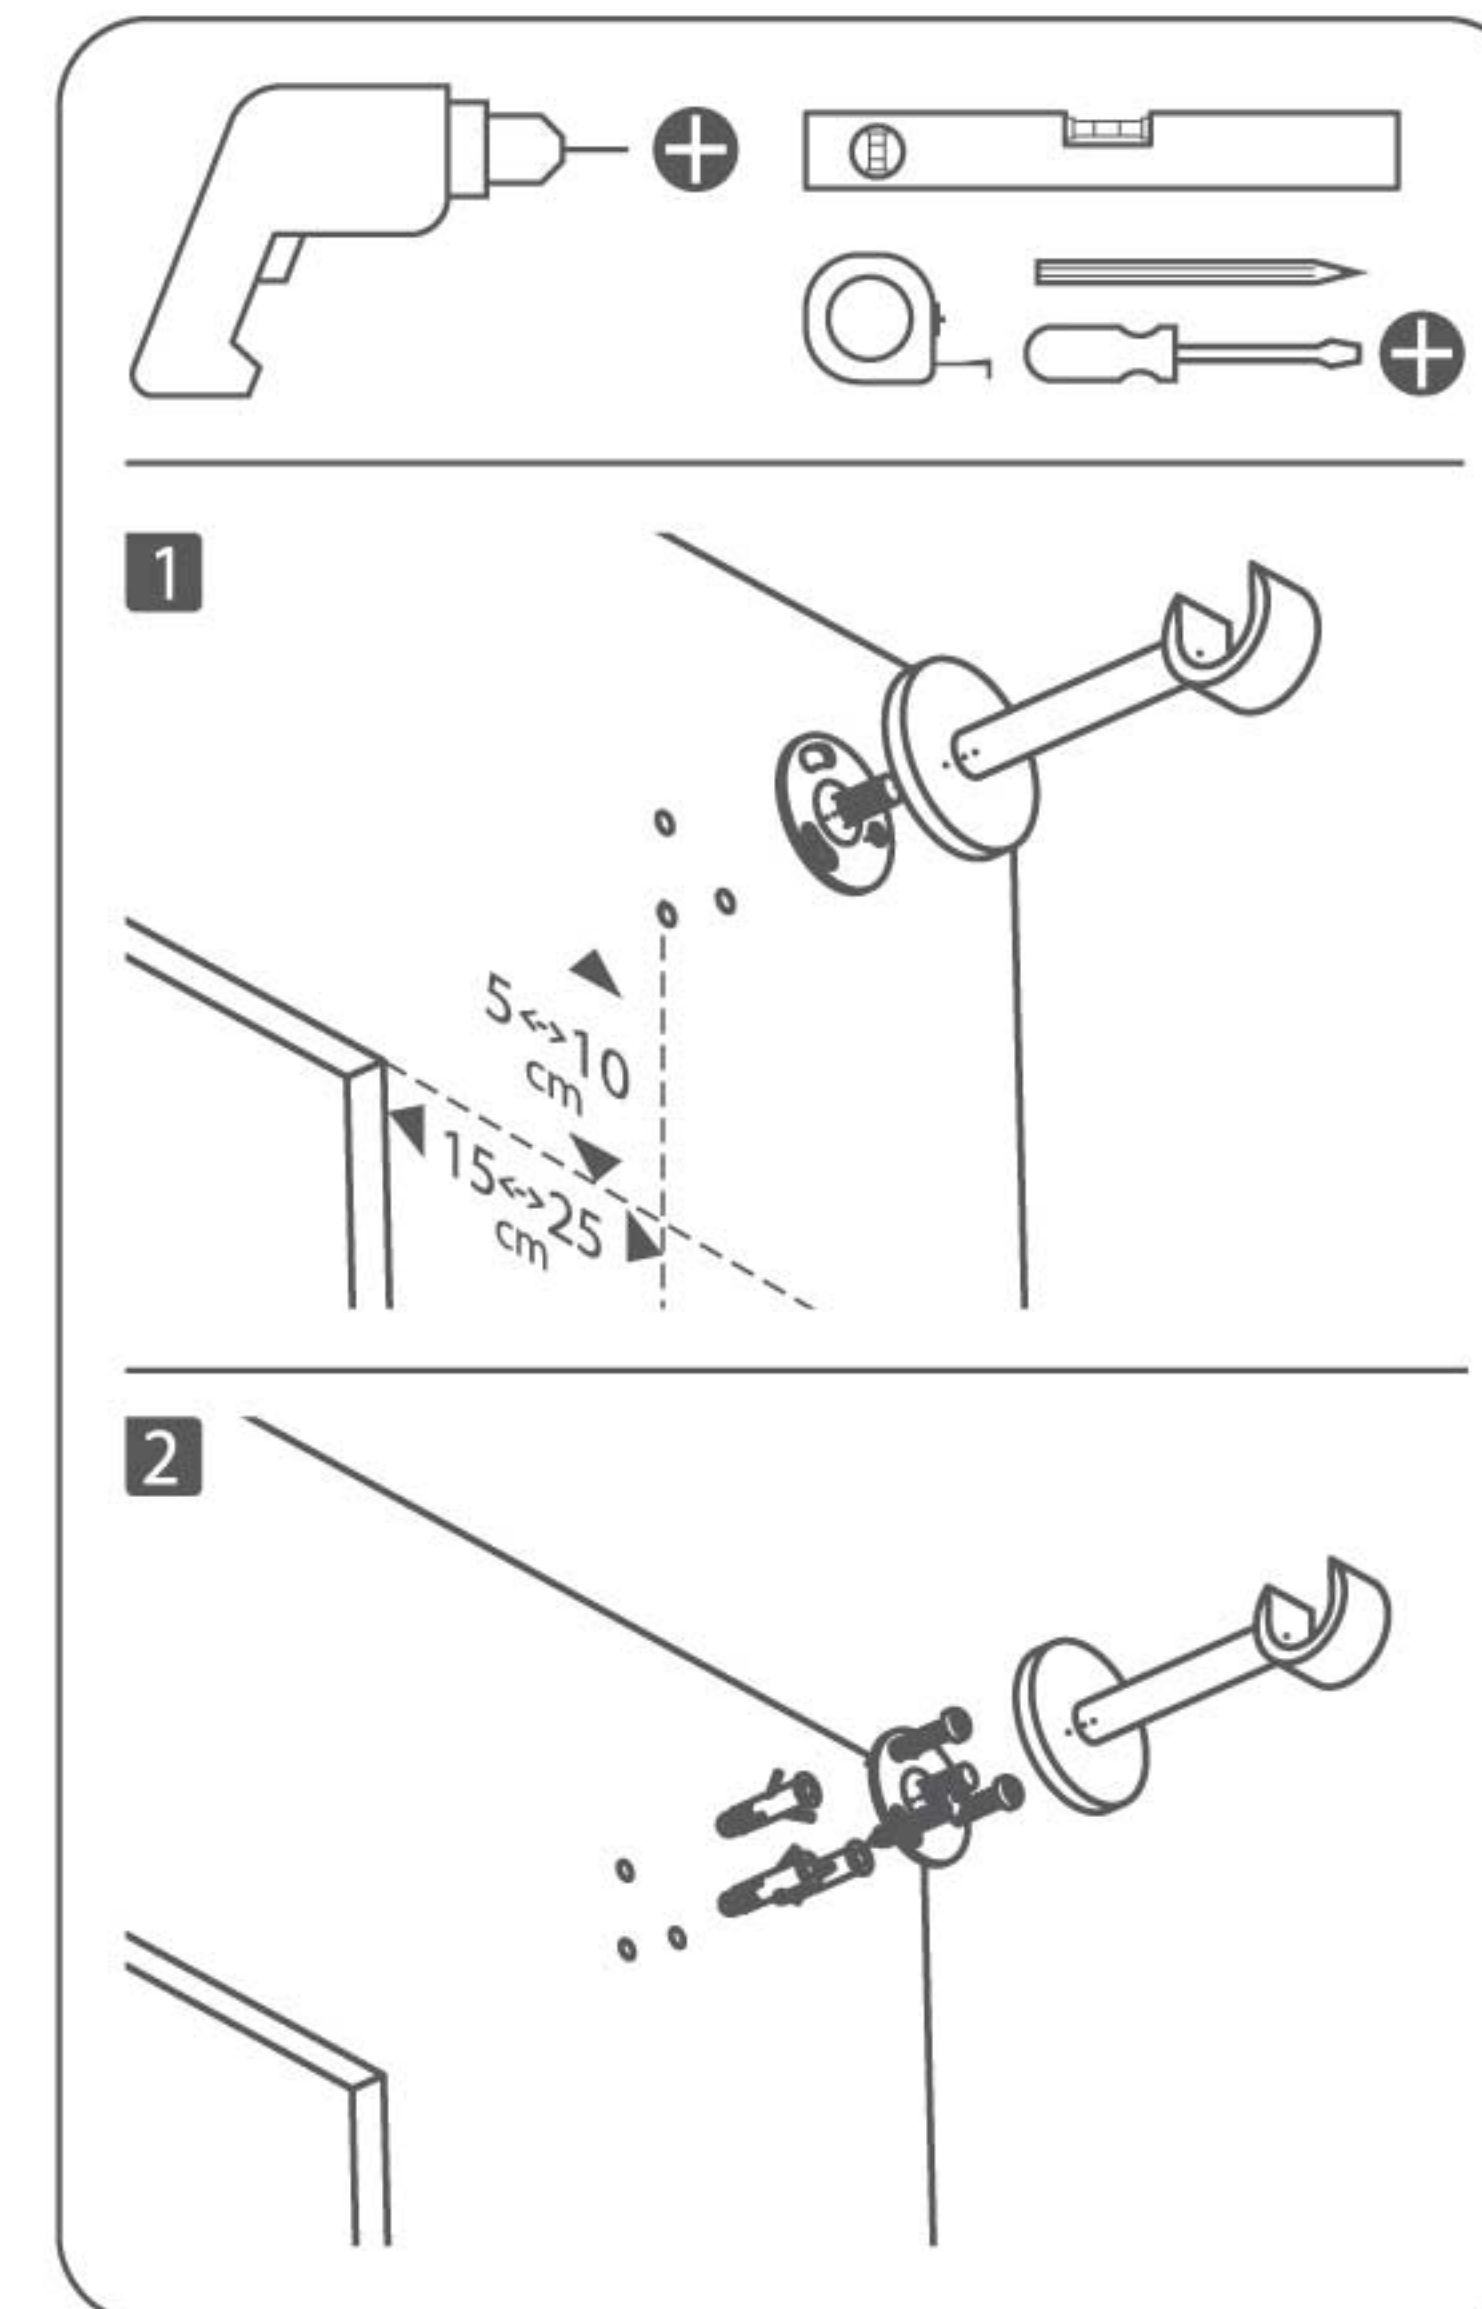

KOPER.

KO-19-MB

Matt Black . Metal . 16/19 mm Extendable curtain pole

Two sizes: 120-210cm / 160-300cm
Packed with cardboard box, including:

- 2 poles
- 2 finials
- 3 brackets
- 21 rings (120-210cm) / 30 rings (160-300cm)

KOPER.

KO-19-BBN

Brushed Black Nickel . Metal
16/19 mm
Extendable curtain pole

Two sizes: 120-210cm / 160-300cm
Packed with cardboard box, including:

- 2 poles
- 2 finials
- 3 brackets
- 21 rings (120-210cm) / 30 rings (160-300cm)

KOPER.

KO-19-P

Pewter . Metal . 16/19 mm Extendable curtain pole

Two sizes: 120-210cm / 160-300cm
Packed with cardboard box, including:

- 2 poles
- 2 finials
- 3 brackets
- 21 rings (120-210cm) / 30 rings (160-300cm)

KOPER.

KO-19-S

Satin Nickel . Metal . 16/19 mm Extendable curtain pole

Two sizes: 120-210cm / 160-300cm
Packed with cardboard box, including:

- 2 poles
- 2 finials
- 3 brackets
- 21 rings (120-210cm) / 30 rings (160-300cm)