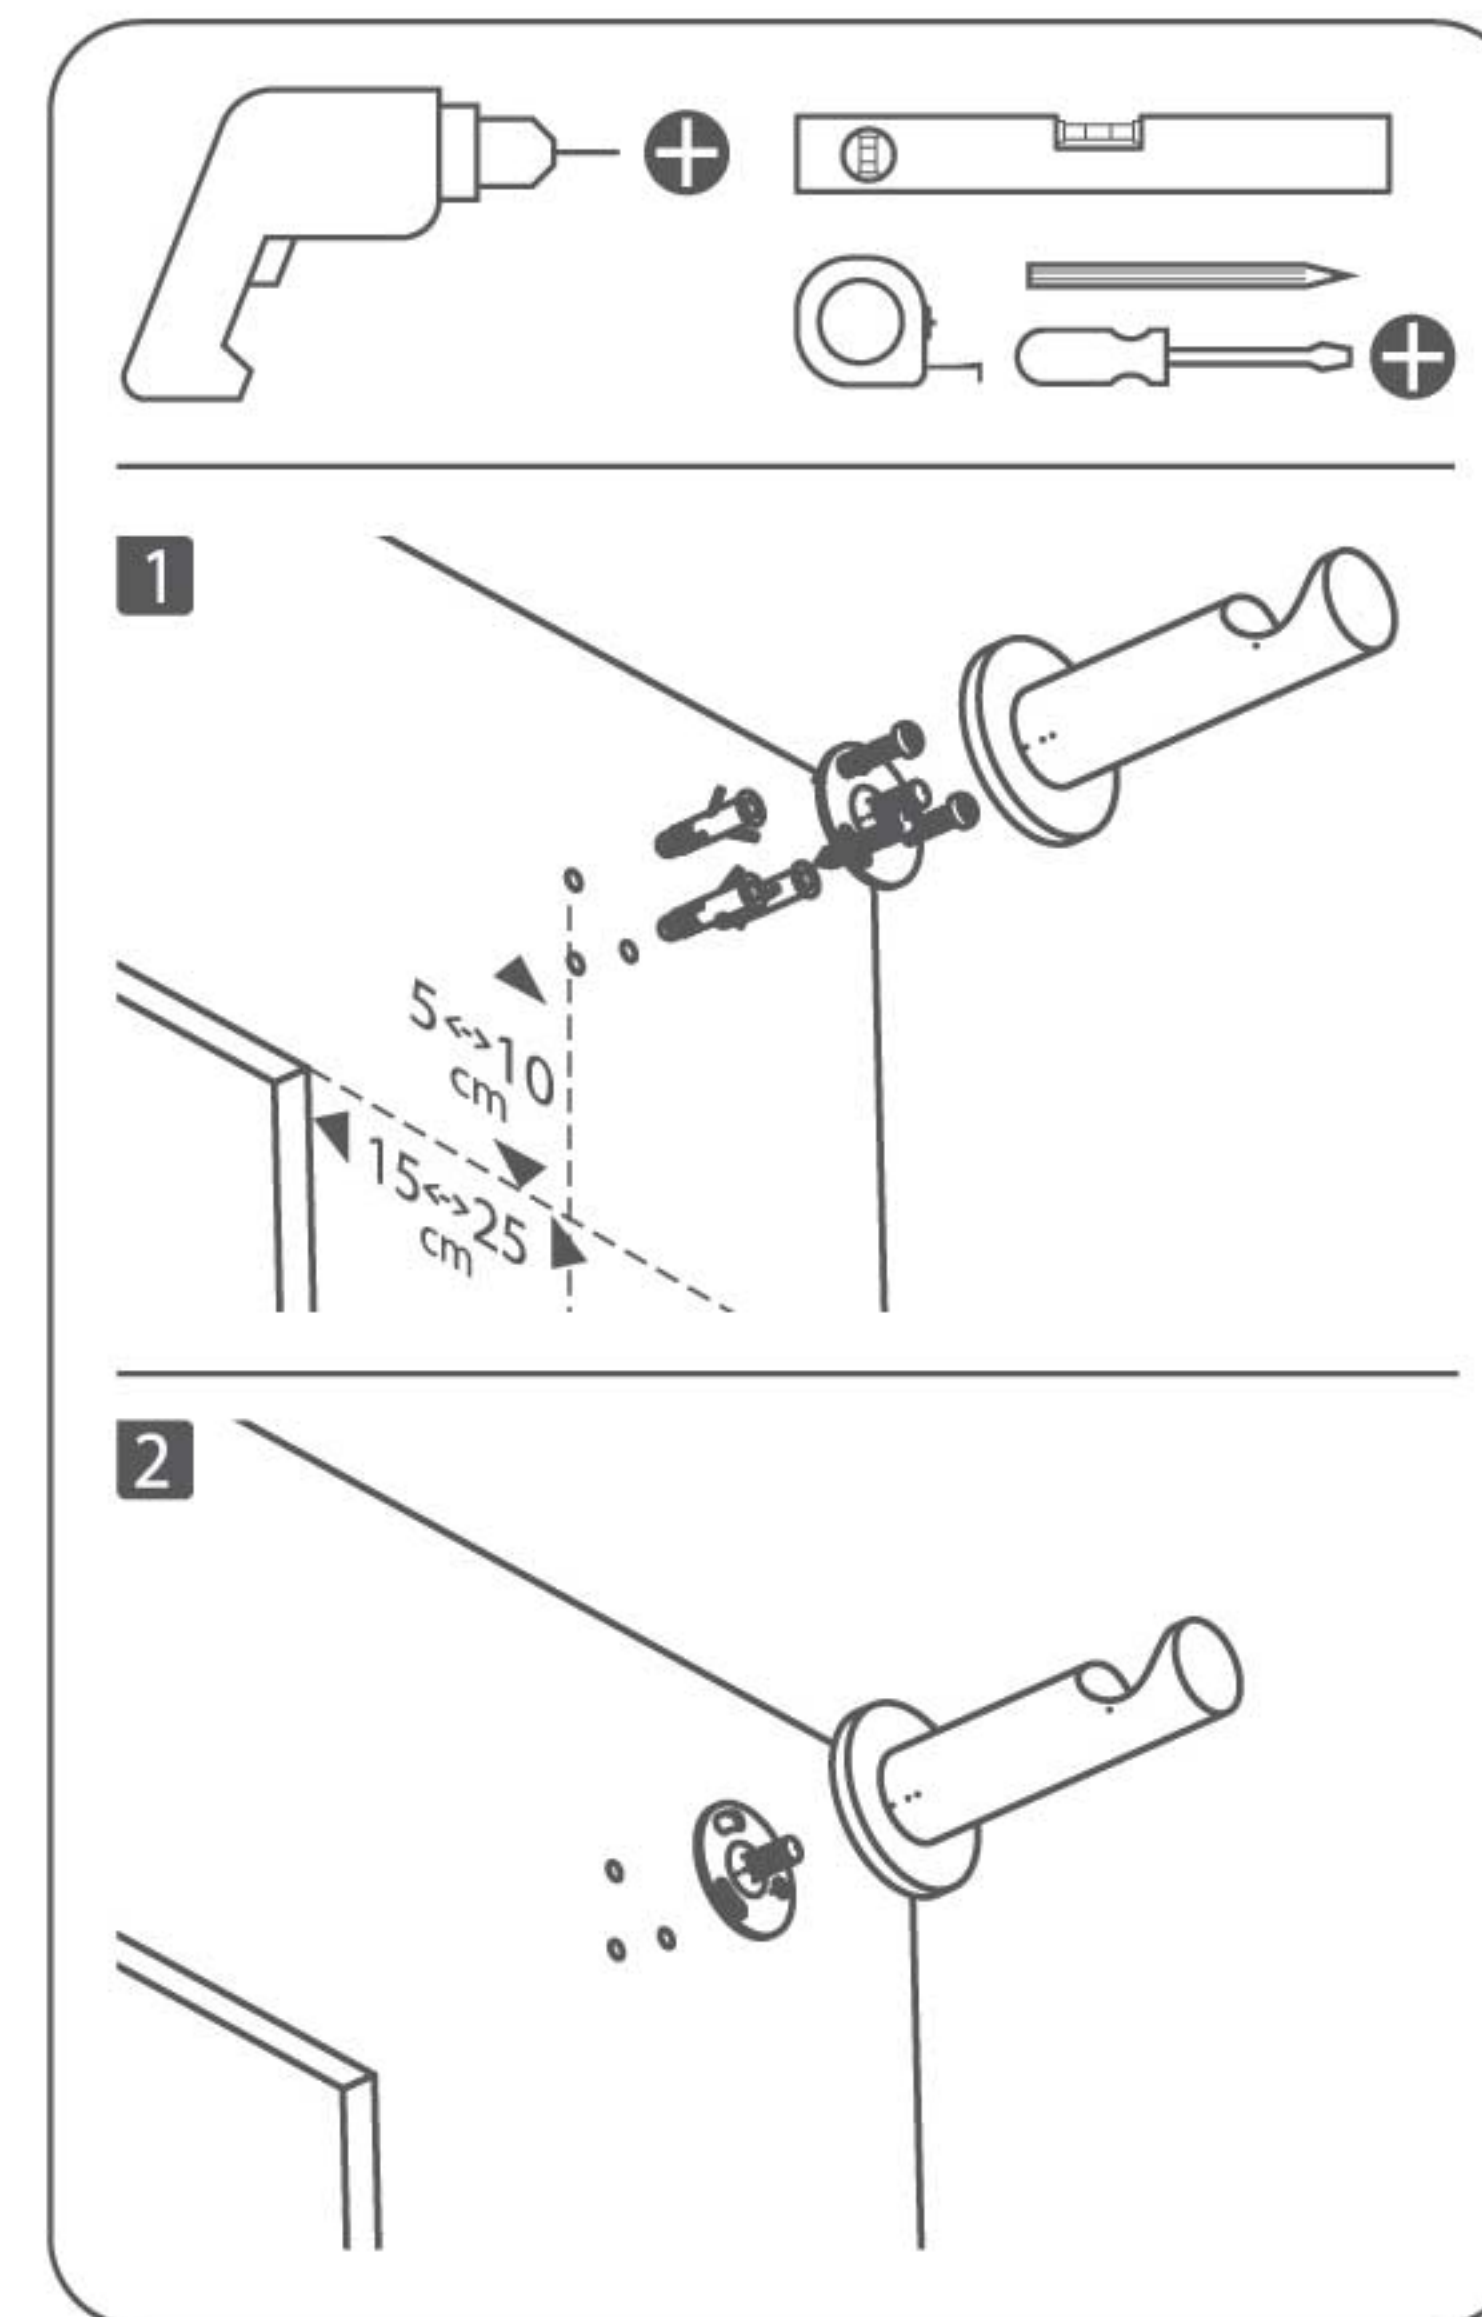

KOPER.

KO-19-P

Pewter . Metal . 16/19 mm Extendable curtain pole

Two sizes: 120-210cm / 160-300cm
Packed with cardboard box, including:

- 2 poles
- 2 finials
- 3 brackets
- 21 rings (120-210cm) / 30 rings (160-300cm)

KOPER.

KO-19-G

Grey . Metal . 16/19 mm
Extendable curtain pole

Two sizes: 120-210cm / 160-300cm
Packed with cardboard box, including:

- 2 poles
- 2 finials
- 3 brackets
- 21 rings (120-210cm) / 30 rings (160-300cm)

KOPER.

KO-28-BN

Brushed Nickel . Metal 25/28 mm Extendable curtain pole

Two sizes: 120-210cm / 160-300cm
Packed with cardboard box, including:

- 2 poles
- 2 finials
- 3 brackets
- 21 rings (120-210cm) / 30 rings (160-300cm)

KOPER.

KO-28-AB

Antique Brass . Metal 25/28 mm Extendable curtain pole

Two sizes: 120-210cm / 160-300cm
Packed with cardboard box, including:

- 2 poles
- 2 finials
- 3 brackets
- 21 rings (120-210cm) / 30 rings (160-300cm)