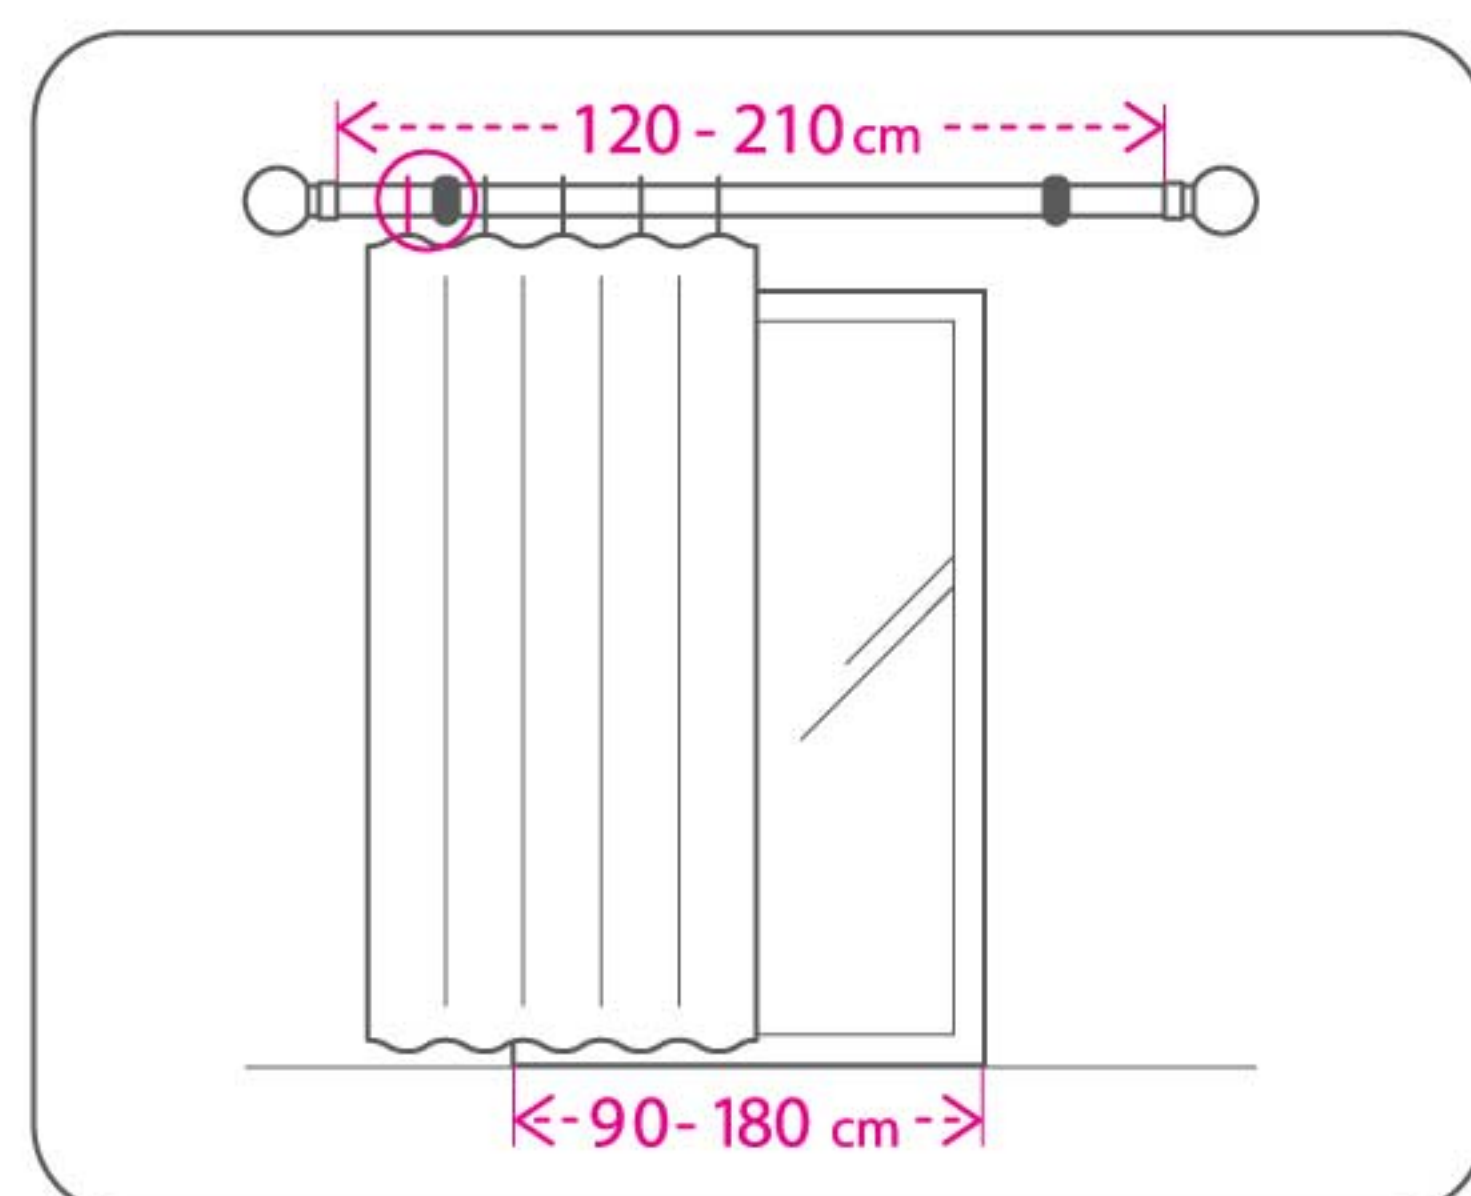

KOPER.

KO-19-PB

Polished Brass . Metal 16/19 mm Extendable curtain pole

Two sizes: 120-210cm / 160-300cm
Packed with cardboard box, including:

- 2 poles
- 2 finials
- 3 brackets
- 21 rings (120-210cm) / 30 rings (160-300cm)