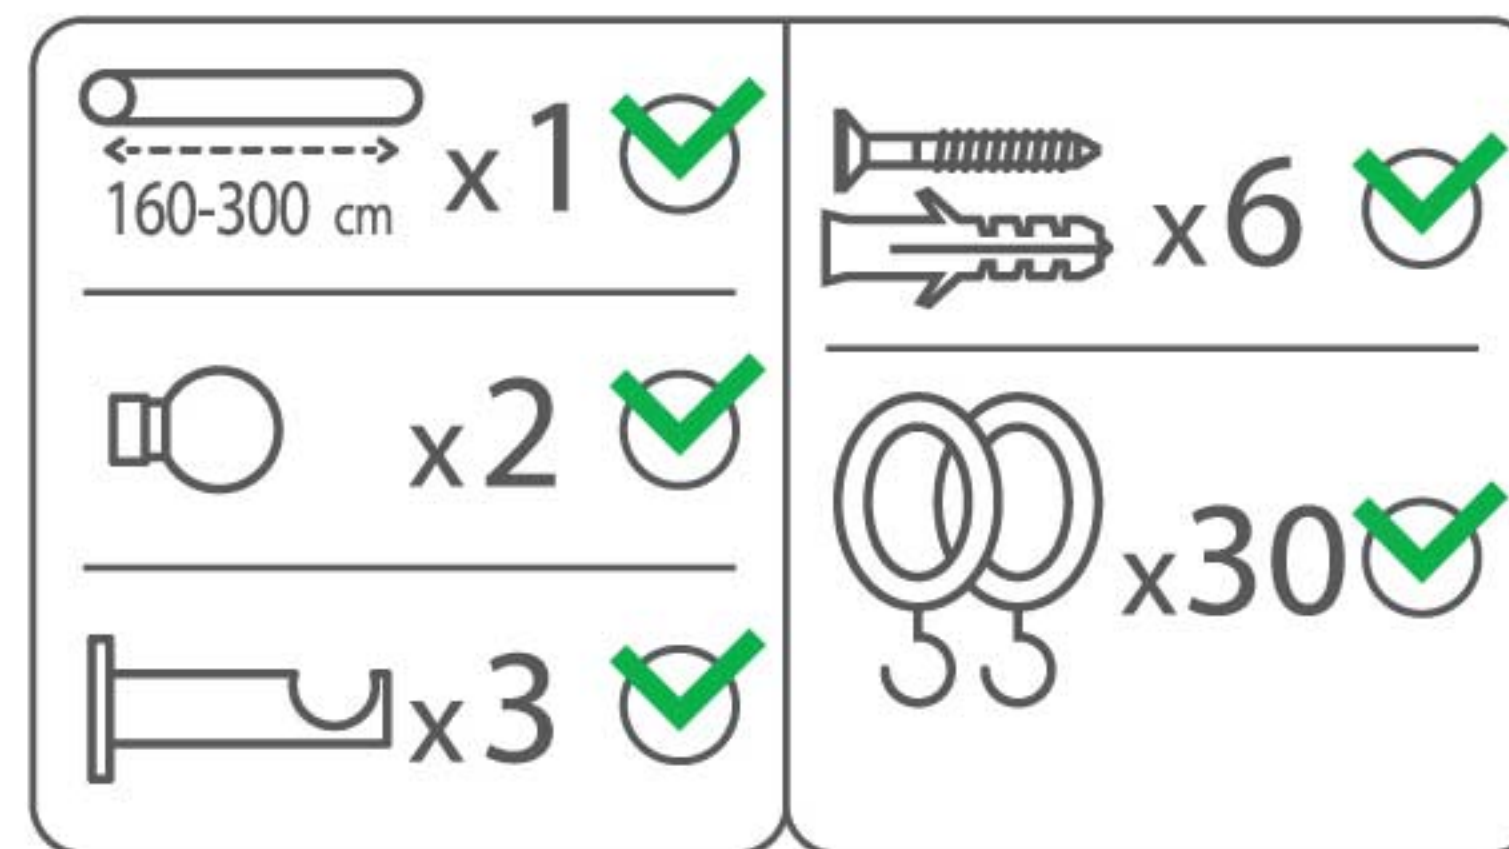

KOPER.

KO-28-DMB

Matt Black . Metal . 25/28 mm
Matt White Finial With Dots
Extendable curtain pole

Two sizes: 120-210cm / 160-300cm
Packed with cardboard box, including:

- 2 poles
- 2 finials
- 3 brackets
- 21 rings (120-210cm) / 30 rings (160-300cm)