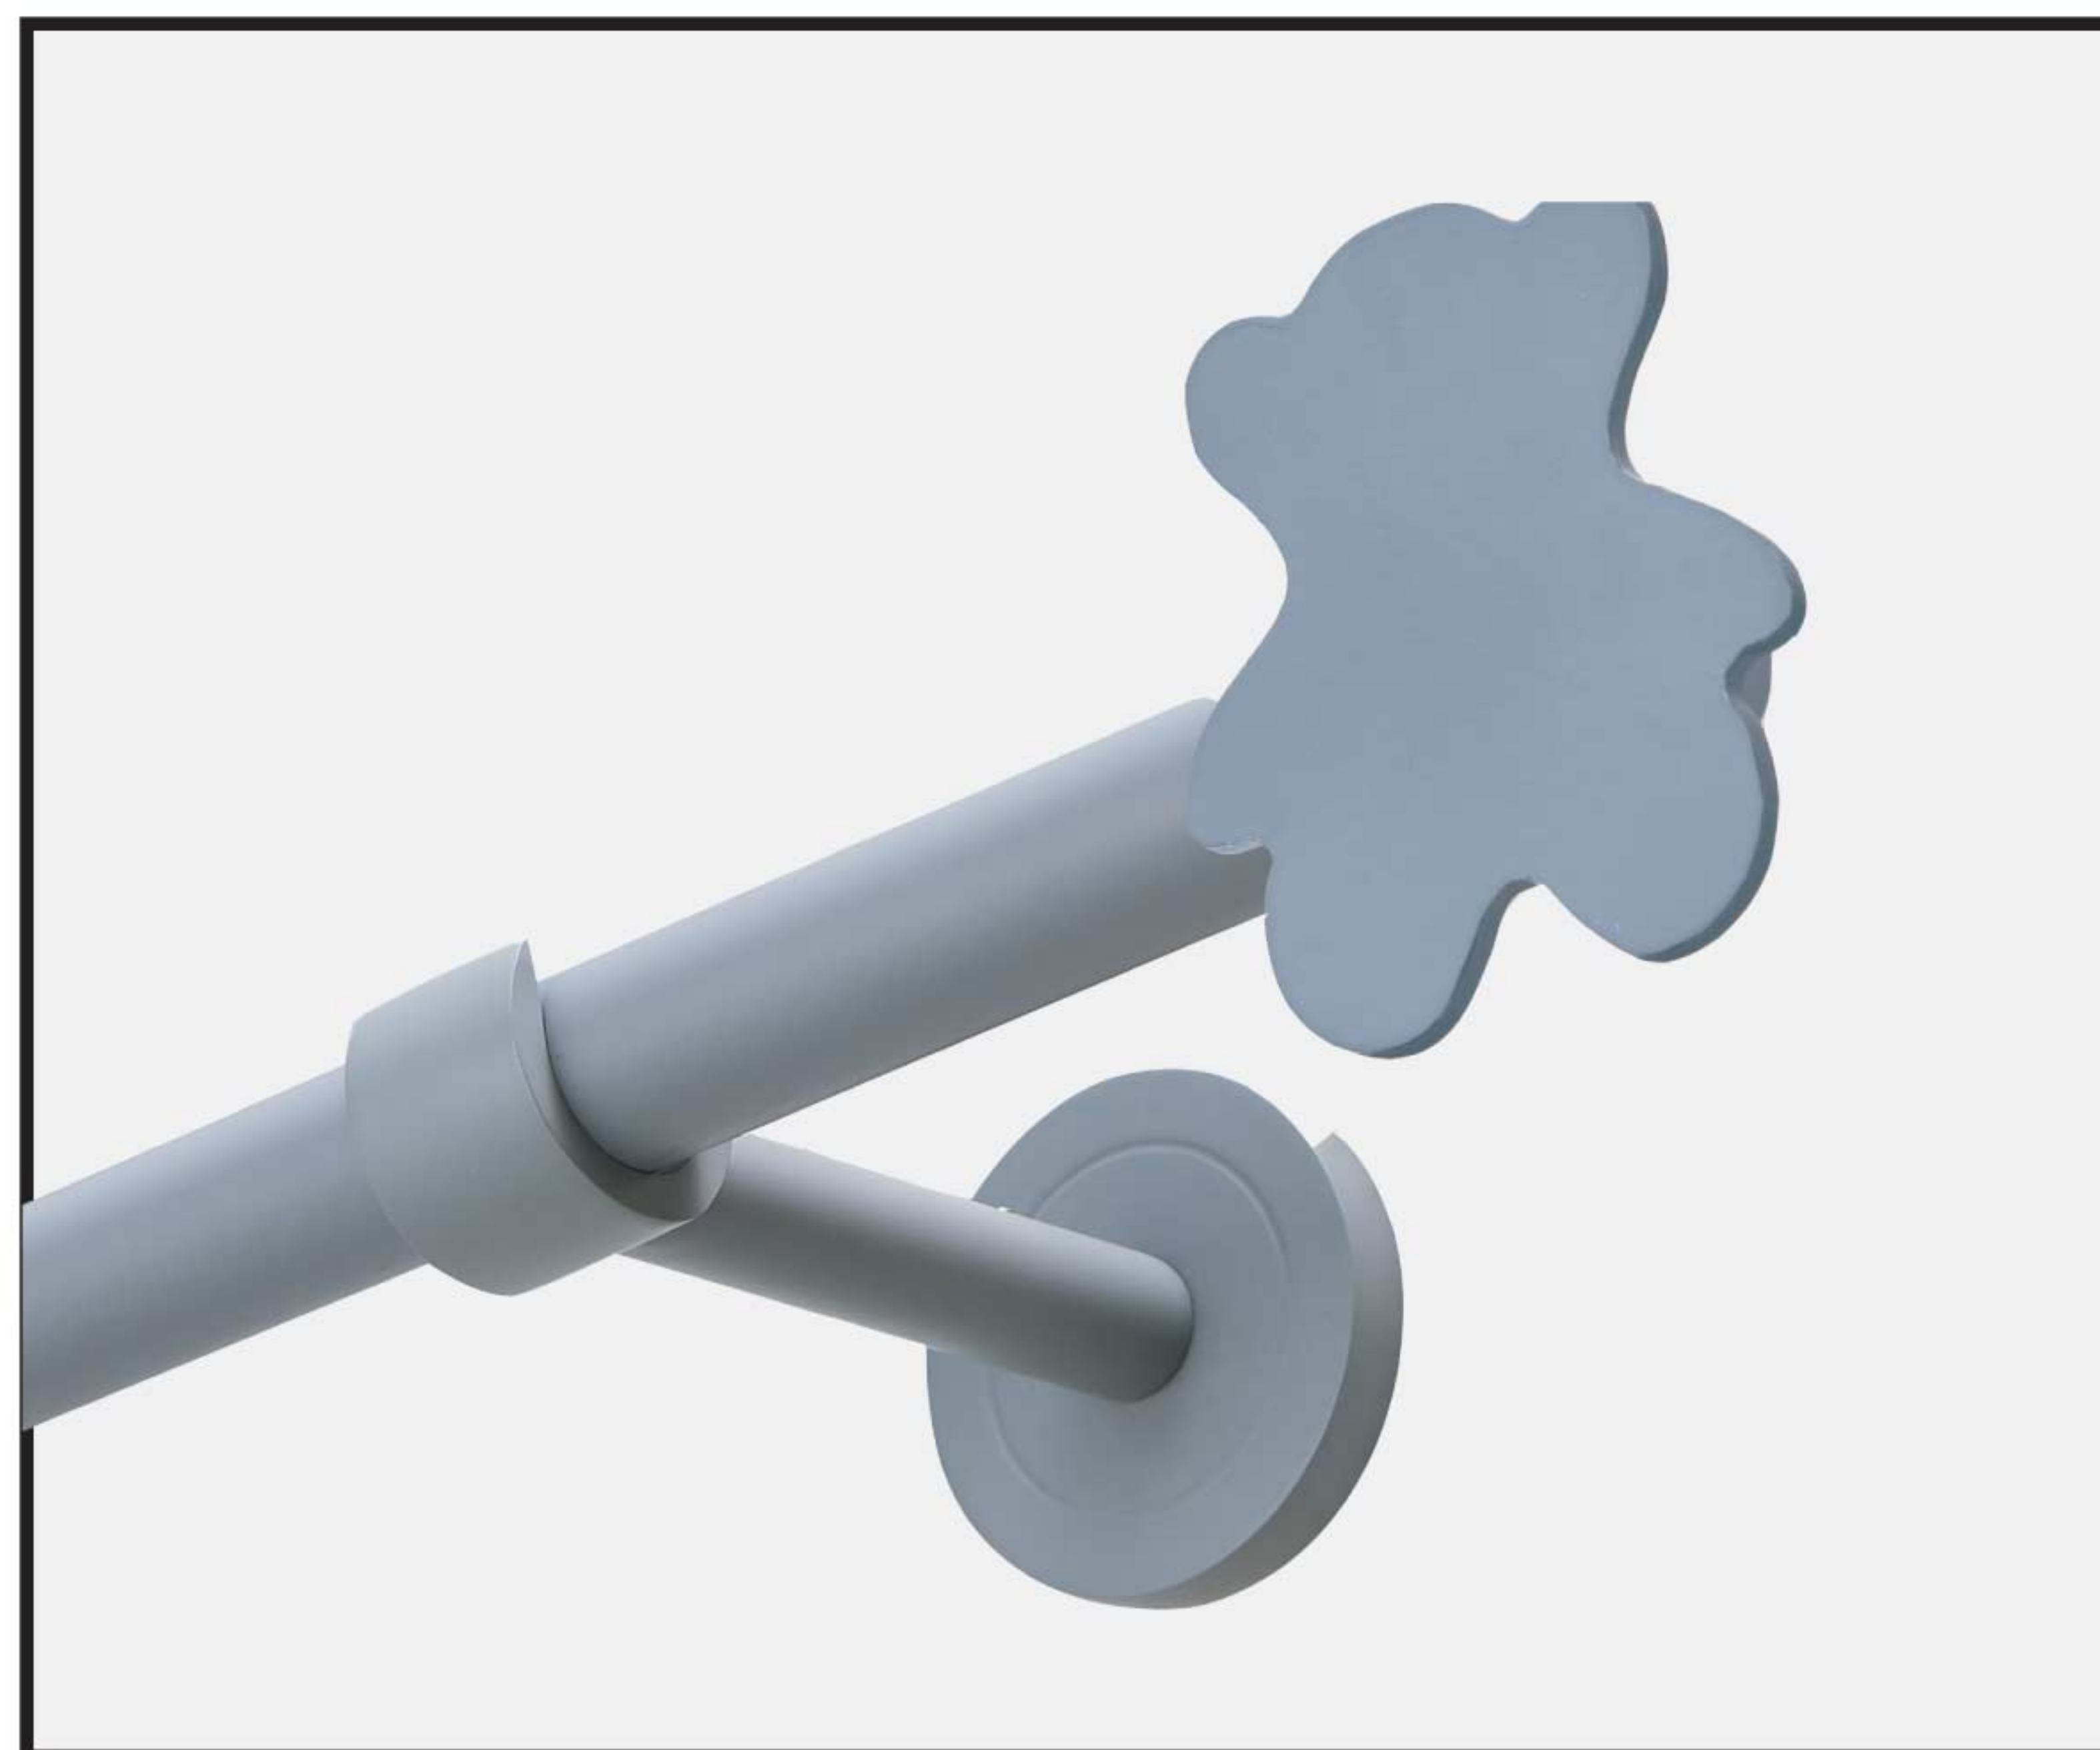

KOPER.

KO-19-MB

Matt Black . Metal . 16/19 mm Extendable curtain pole

Two sizes: 120-210cm / 160-300cm
Packed with cardboard box, including:

- 2 poles
- 2 finials
- 3 brackets
- 21 rings (120-210cm) / 30 rings (160-300cm)

KOPER.

KO-19-S

Satin Nickel . Metal . 16/19 mm Extendable curtain pole

Two sizes: 120-210cm / 160-300cm
Packed with cardboard box, including:

- 2 poles
- 2 finials
- 3 brackets
- 21 rings (120-210cm) / 30 rings (160-300cm)

KOPER.

KO-19-PB

Polished Brass . Metal 16/19 mm Extendable curtain pole

Two sizes: 120-210cm / 160-300cm
Packed with cardboard box, including:

- 2 poles
- 2 finials
- 3 brackets
- 21 rings (120-210cm) / 30 rings (160-300cm)

KOPER.

KO-19-G

Grey . Metal . 16/19 mm
Extendable curtain pole

Two sizes: 120-210cm / 160-300cm
Packed with cardboard box, including:

- 2 poles
- 2 finials
- 3 brackets
- 21 rings (120-210cm) / 30 rings (160-300cm)