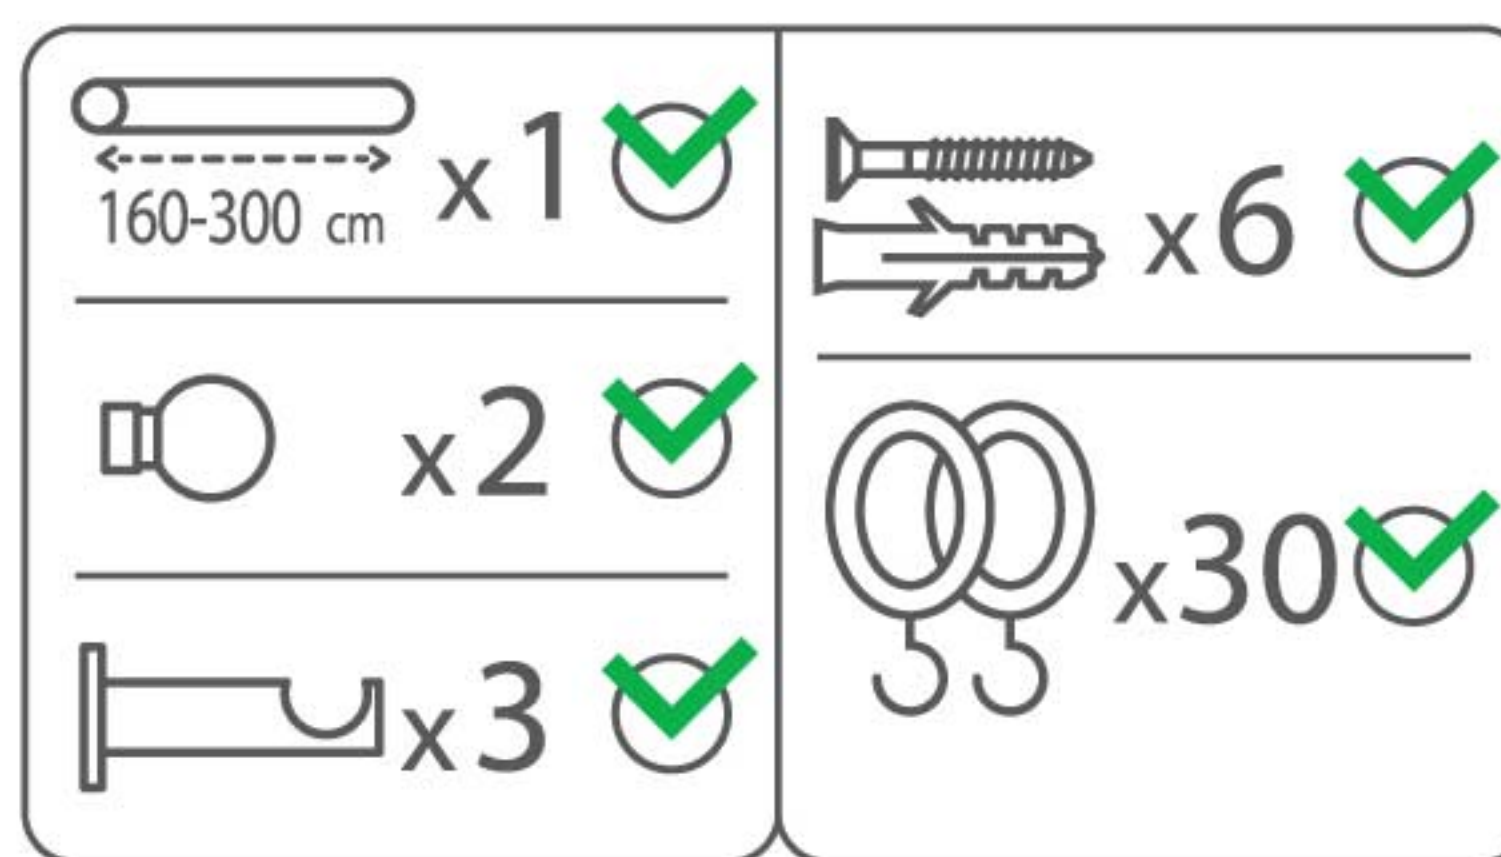

KOPER.

KO-28-AB

Antique Brass . Metal 25/28 mm Extendable curtain pole

Two sizes: 120-210cm / 160-300cm
Packed with cardboard box, including:

- 2 poles
- 2 finials
- 3 brackets
- 21 rings (120-210cm) / 30 rings (160-300cm)