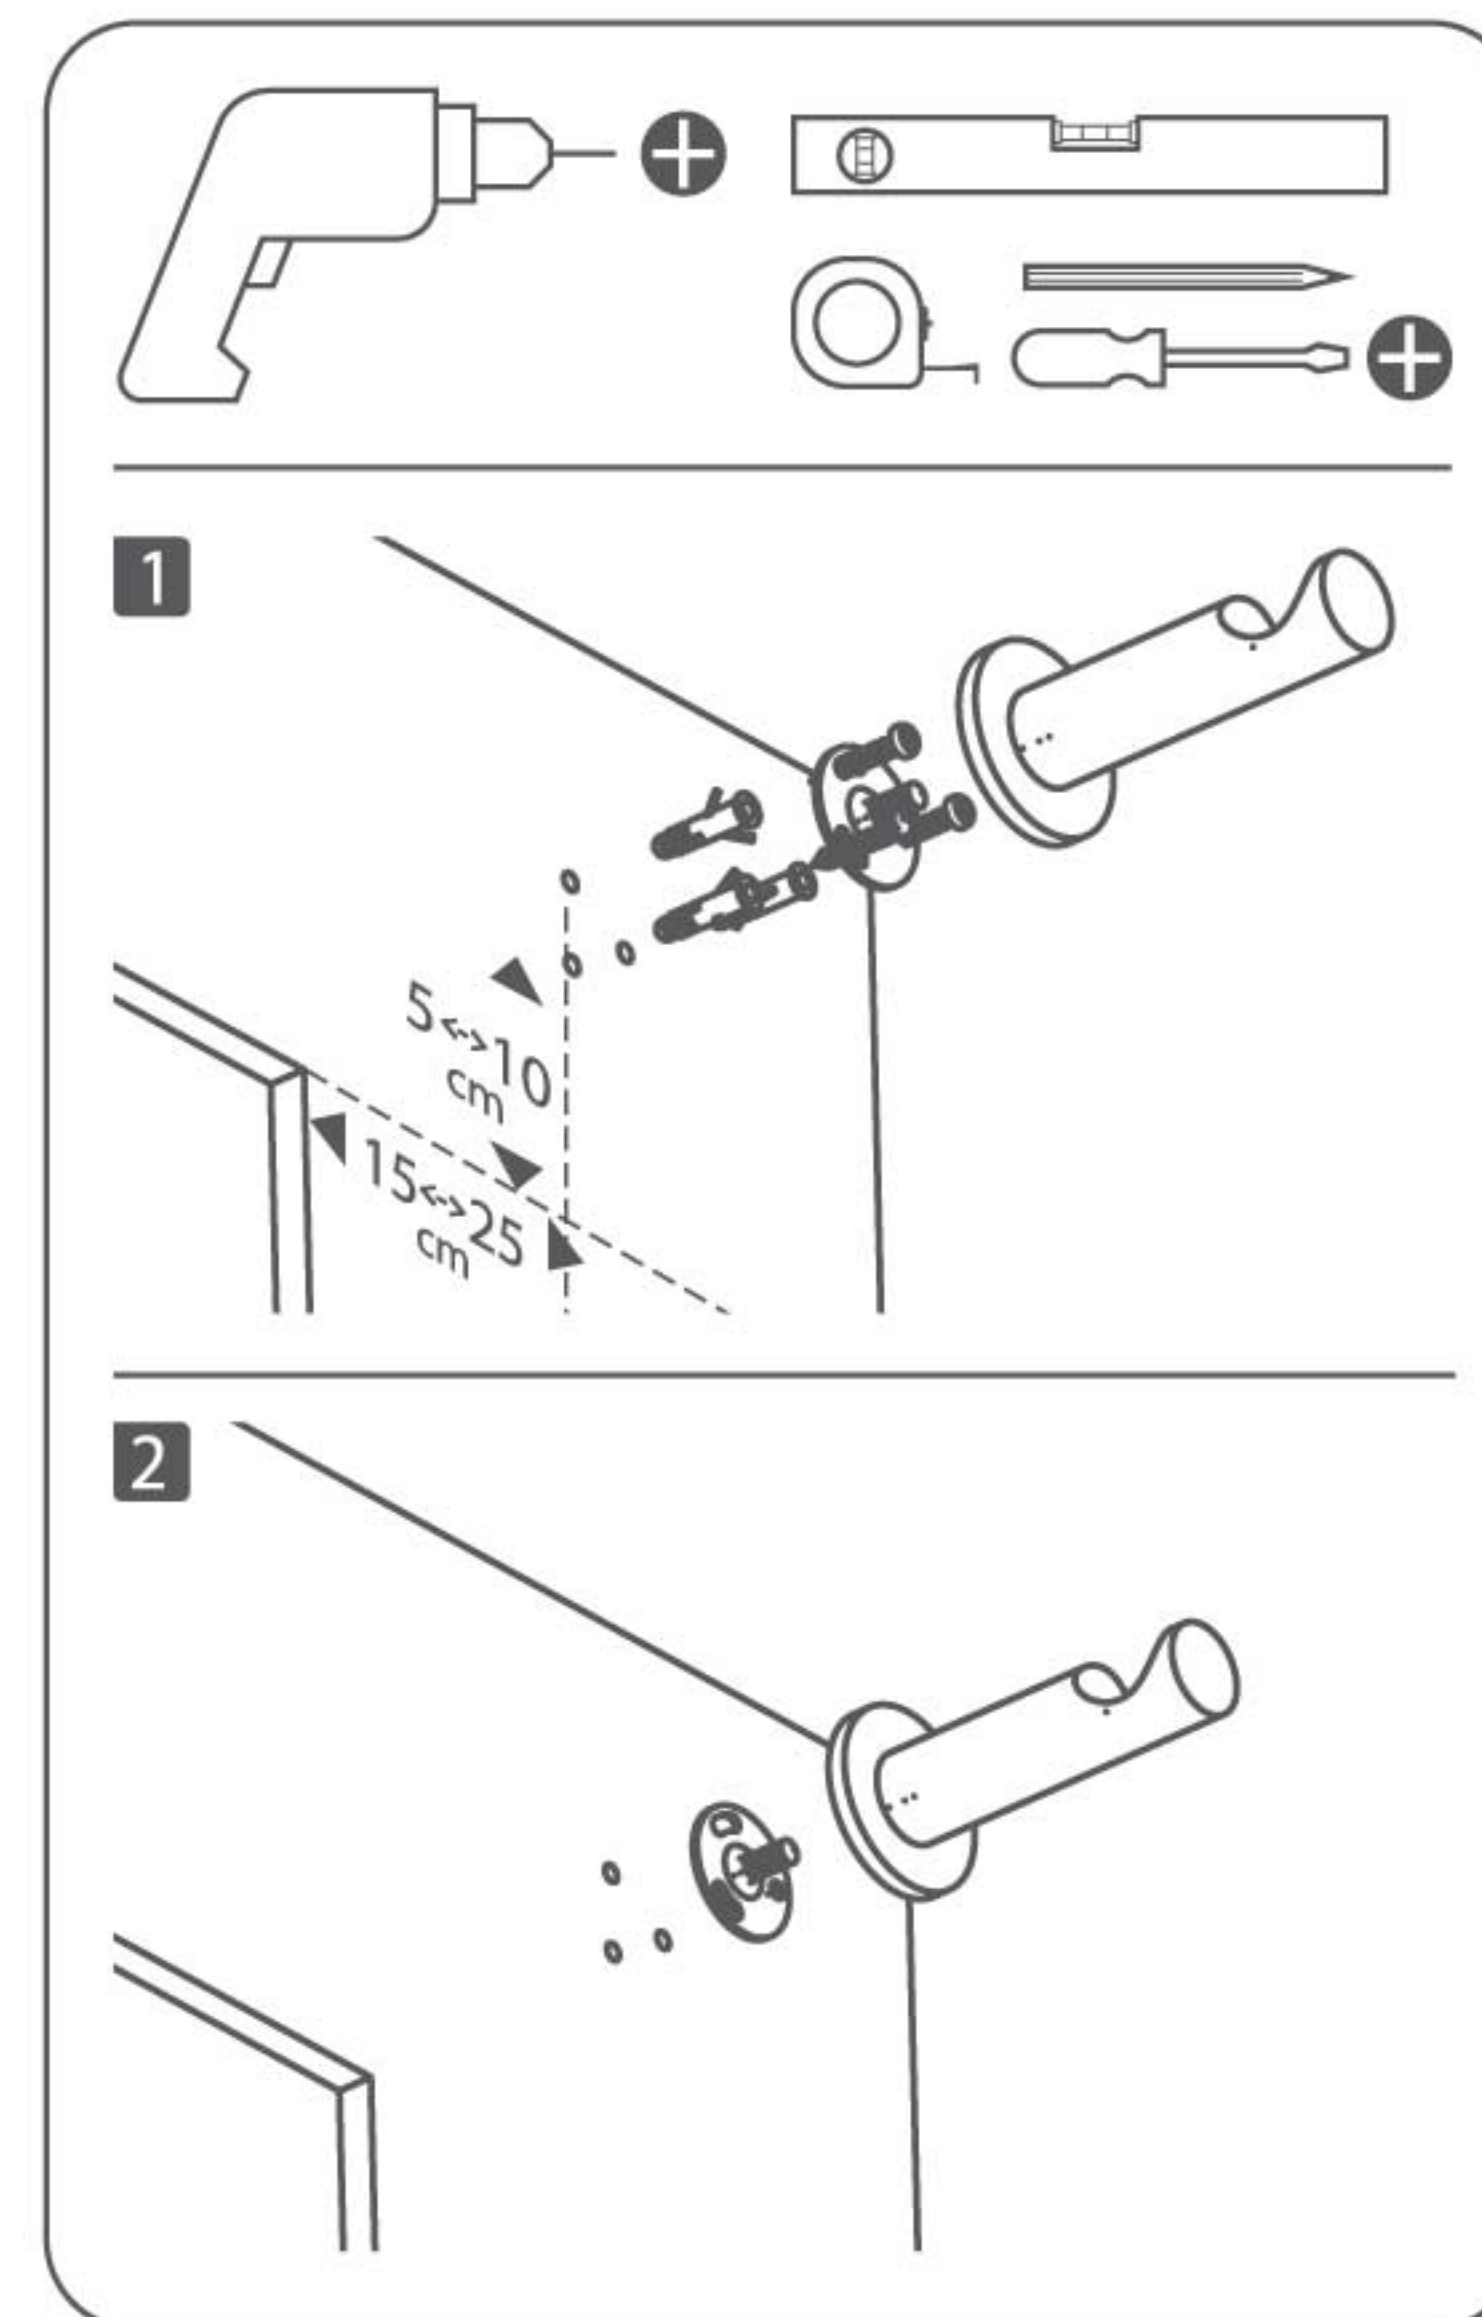

KOPER.

KO-19-P

Pewter . Metal . 16/19 mm Extendable curtain pole

Two sizes: 120-210cm / 160-300cm
Packed with cardboard box, including:

- 2 poles
- 2 finials
- 3 brackets
- 21 rings (120-210cm) / 30 rings (160-300cm)

KOPER.

KO-19-PB

Polished Brass . Metal 16/19 mm Extendable curtain pole

Two sizes: 120-210cm / 160-300cm
Packed with cardboard box, including:

- 2 poles
- 2 finials
- 3 brackets
- 21 rings (120-210cm) / 30 rings (160-300cm)

KOPER.

KO-19-G

Grey . Metal . 16/19 mm
Extendable curtain pole

Two sizes: 120-210cm / 160-300cm
Packed with cardboard box, including:

- 2 poles
- 2 finials
- 3 brackets
- 21 rings (120-210cm) / 30 rings (160-300cm)

KOPER.

KO-28-BN

Brushed Nickel . Metal 25/28 mm Extendable curtain pole

Two sizes: 120-210cm / 160-300cm
Packed with cardboard box, including:

- 2 poles
- 2 finials
- 3 brackets
- 21 rings (120-210cm) / 30 rings (160-300cm)