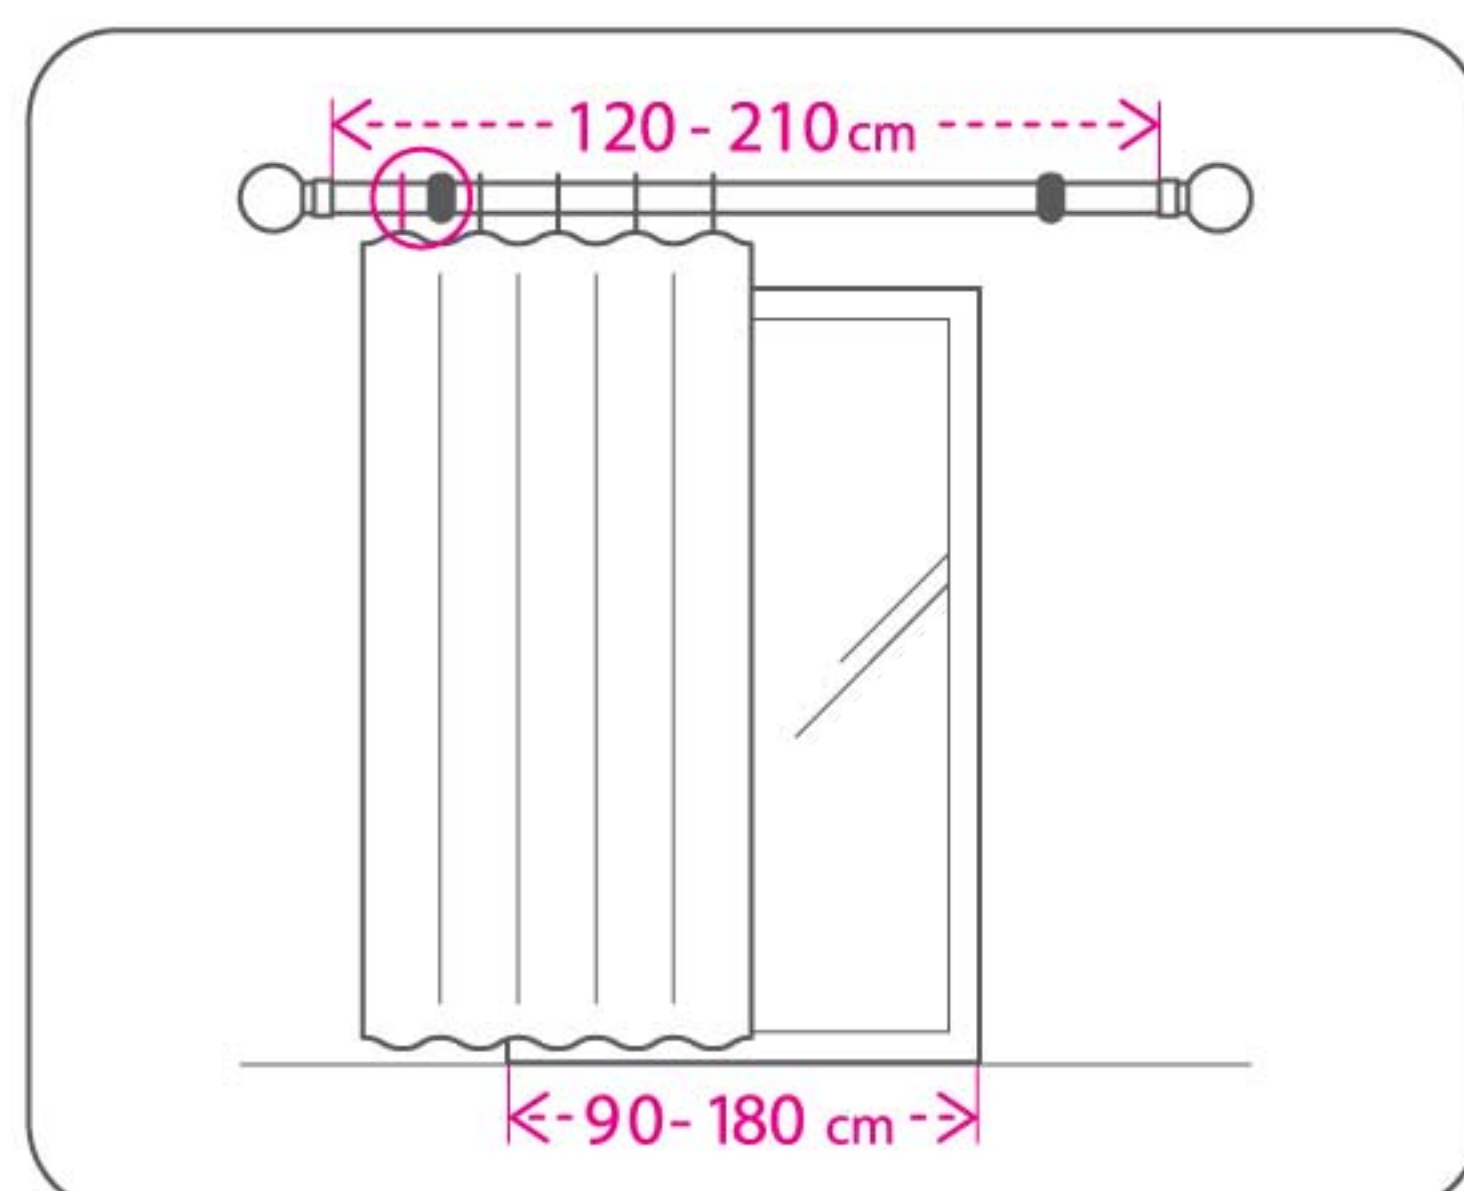

KOPER.

KO-19-P

Pewter . Metal . 16/19 mm Extendable curtain pole

Two sizes: 120-210cm / 160-300cm
Packed with cardboard box, including:

- 2 poles
- 2 finials
- 3 brackets
- 21 rings (120-210cm) / 30 rings (160-300cm)

KOPER.

KO-19-S

Satin Nickel . Metal . 16/19 mm Extendable curtain pole

Two sizes: 120-210cm / 160-300cm
Packed with cardboard box, including:

- 2 poles
- 2 finials
- 3 brackets
- 21 rings (120-210cm) / 30 rings (160-300cm)

KOPER.

KO-19-PB

Polished Brass . Metal 16/19 mm Extendable curtain pole

Two sizes: 120-210cm / 160-300cm
Packed with cardboard box, including:

- 2 poles
- 2 finials
- 3 brackets
- 21 rings (120-210cm) / 30 rings (160-300cm)

KOPER.

KO-19-G

Grey . Metal . 16/19 mm
Extendable curtain pole

Two sizes: 120-210cm / 160-300cm
Packed with cardboard box, including:

- 2 poles
- 2 finials
- 3 brackets
- 21 rings (120-210cm) / 30 rings (160-300cm)