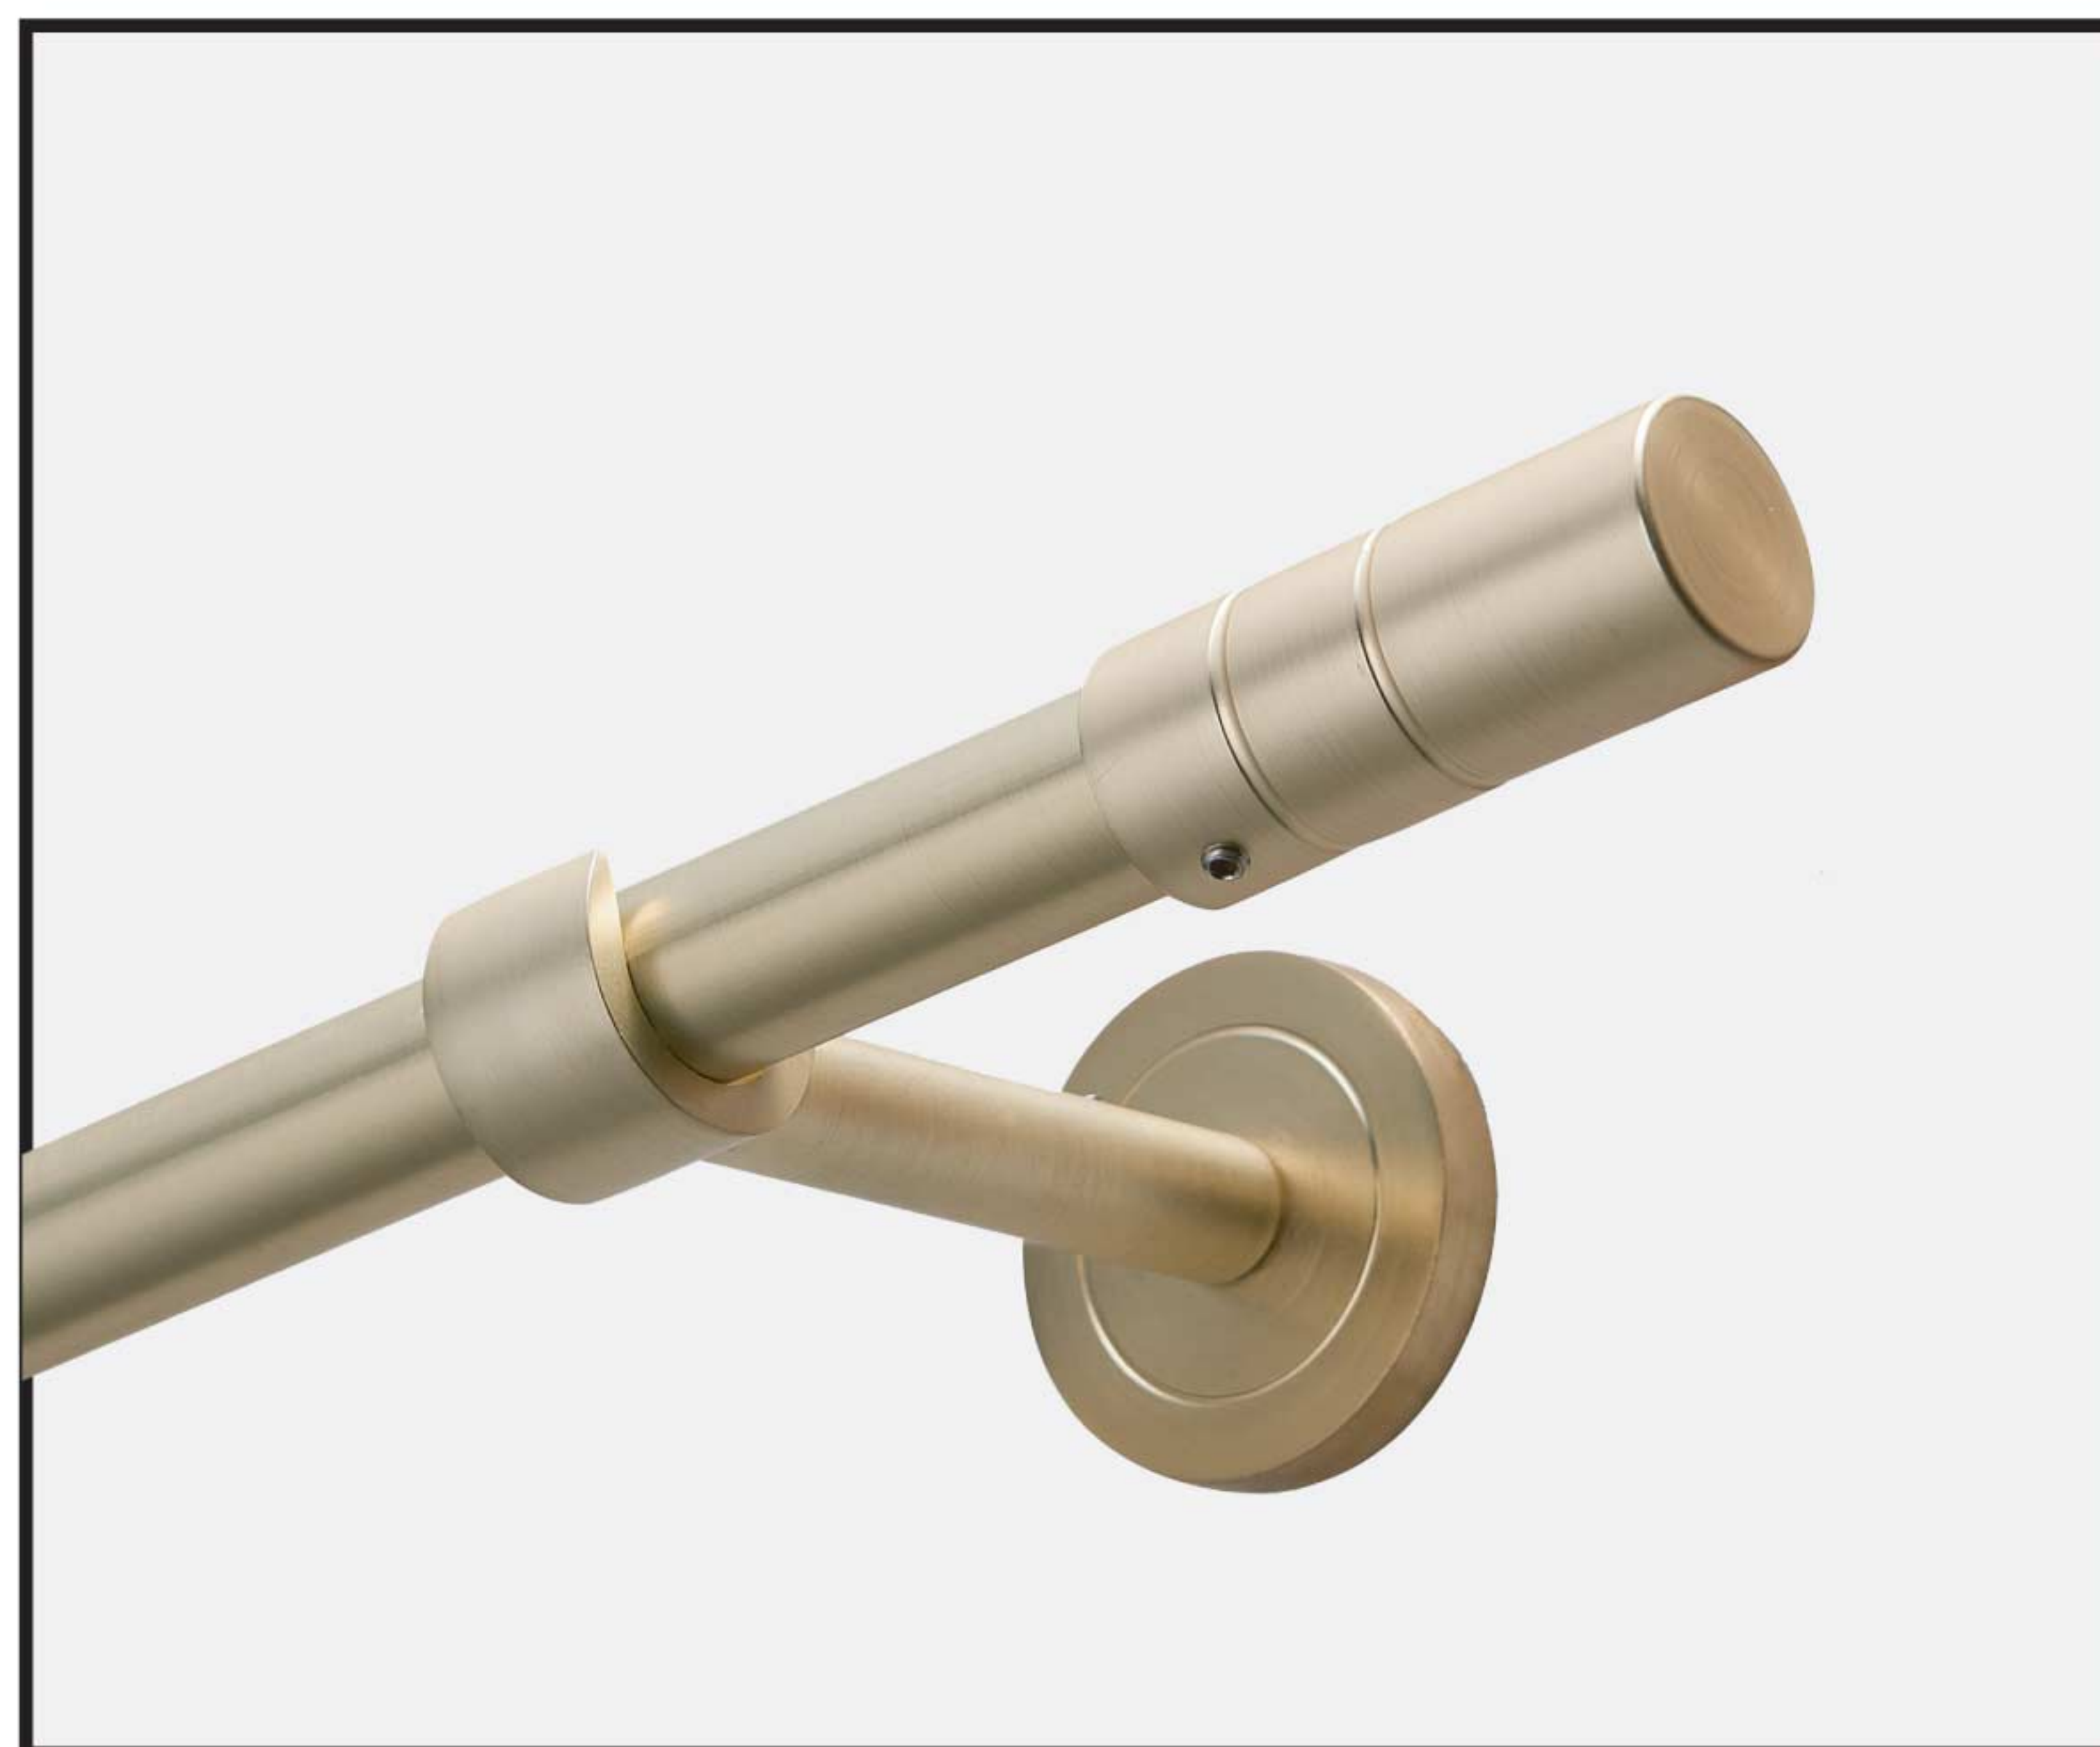

KOPER.

KO-19-MB

Matt Black . Metal . 16/19 mm Extendable curtain pole

Two sizes: 120-210cm / 160-300cm
Packed with cardboard box, including:

- 2 poles
- 2 finials
- 3 brackets
- 21 rings (120-210cm) / 30 rings (160-300cm)

KOPER.

KO-19-BBN

Brushed Black Nickel . Metal
16/19 mm
Extendable curtain pole

Two sizes: 120-210cm / 160-300cm
Packed with cardboard box, including:

- 2 poles
- 2 finials
- 3 brackets
- 21 rings (120-210cm) / 30 rings (160-300cm)

KOPER.

KO-19-S

Satin Nickel . Metal . 16/19 mm Extendable curtain pole

Two sizes: 120-210cm / 160-300cm
Packed with cardboard box, including:

- 2 poles
- 2 finials
- 3 brackets
- 21 rings (120-210cm) / 30 rings (160-300cm)

KOPER.

KO-19-PB

Polished Brass . Metal 16/19 mm Extendable curtain pole

Two sizes: 120-210cm / 160-300cm
Packed with cardboard box, including:

- 2 poles
- 2 finials
- 3 brackets
- 21 rings (120-210cm) / 30 rings (160-300cm)