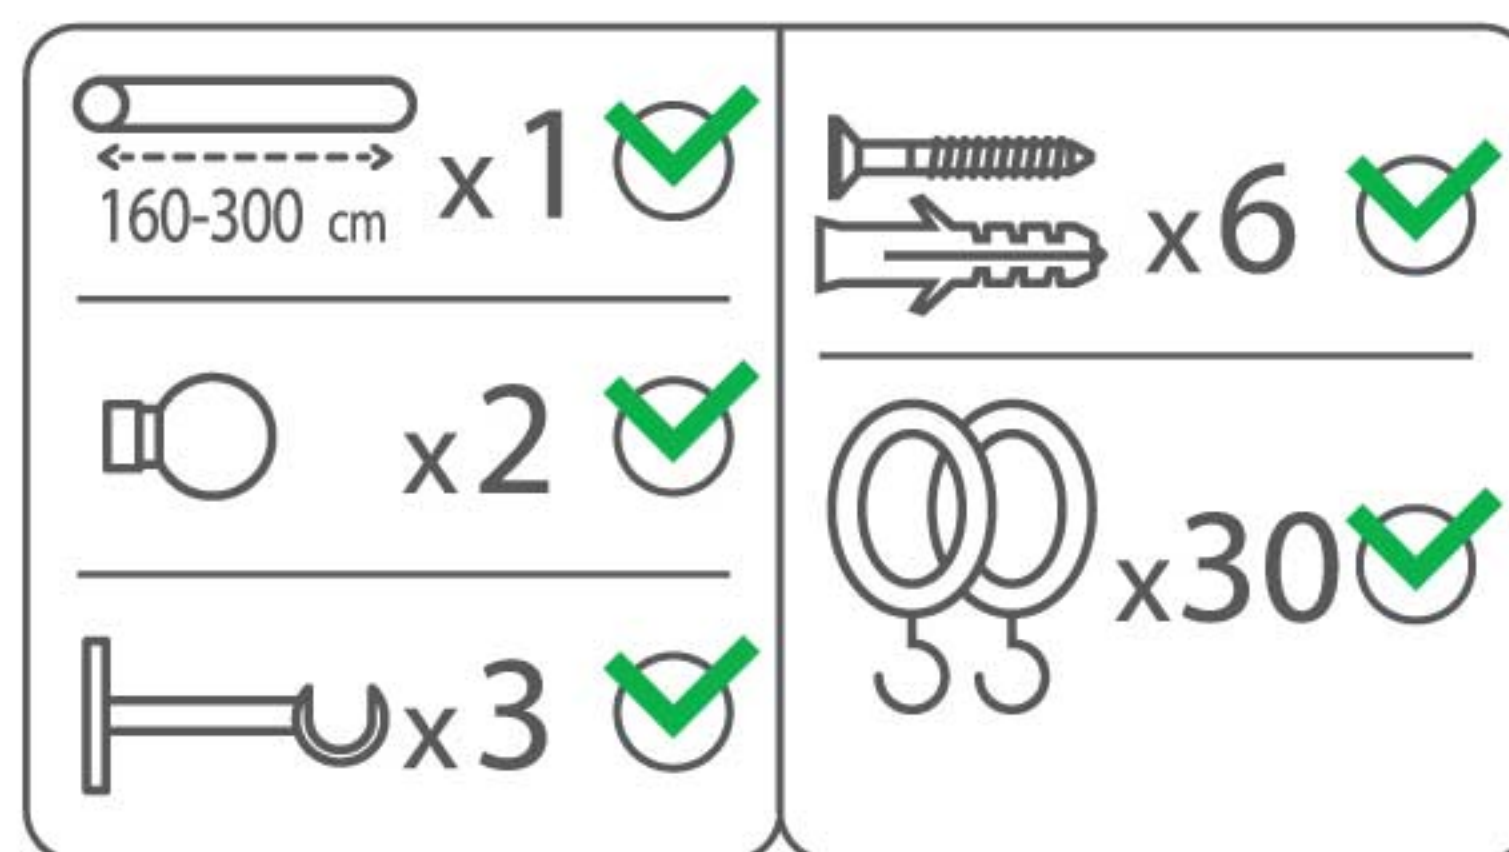

KOPER.

KO-19-MB

Matt Black . Metal . 16/19 mm Extendable curtain pole

Two sizes: 120-210cm / 160-300cm
Packed with cardboard box, including:

- 2 poles
- 2 finials
- 3 brackets
- 21 rings (120-210cm) / 30 rings (160-300cm)

KOPER.

KO-19-BBN

Brushed Black Nickel . Metal
16/19 mm
Extendable curtain pole

Two sizes: 120-210cm / 160-300cm
Packed with cardboard box, including:

- 2 poles
- 2 finials
- 3 brackets
- 21 rings (120-210cm) / 30 rings (160-300cm)

KOPER.

KO-19-P

Pewter . Metal . 16/19 mm Extendable curtain pole

Two sizes: 120-210cm / 160-300cm
Packed with cardboard box, including:

- 2 poles
- 2 finials
- 3 brackets
- 21 rings (120-210cm) / 30 rings (160-300cm)

KOPER.

KO-19-S

Satin Nickel . Metal . 16/19 mm Extendable curtain pole

Two sizes: 120-210cm / 160-300cm
Packed with cardboard box, including:

- 2 poles
- 2 finials
- 3 brackets
- 21 rings (120-210cm) / 30 rings (160-300cm)