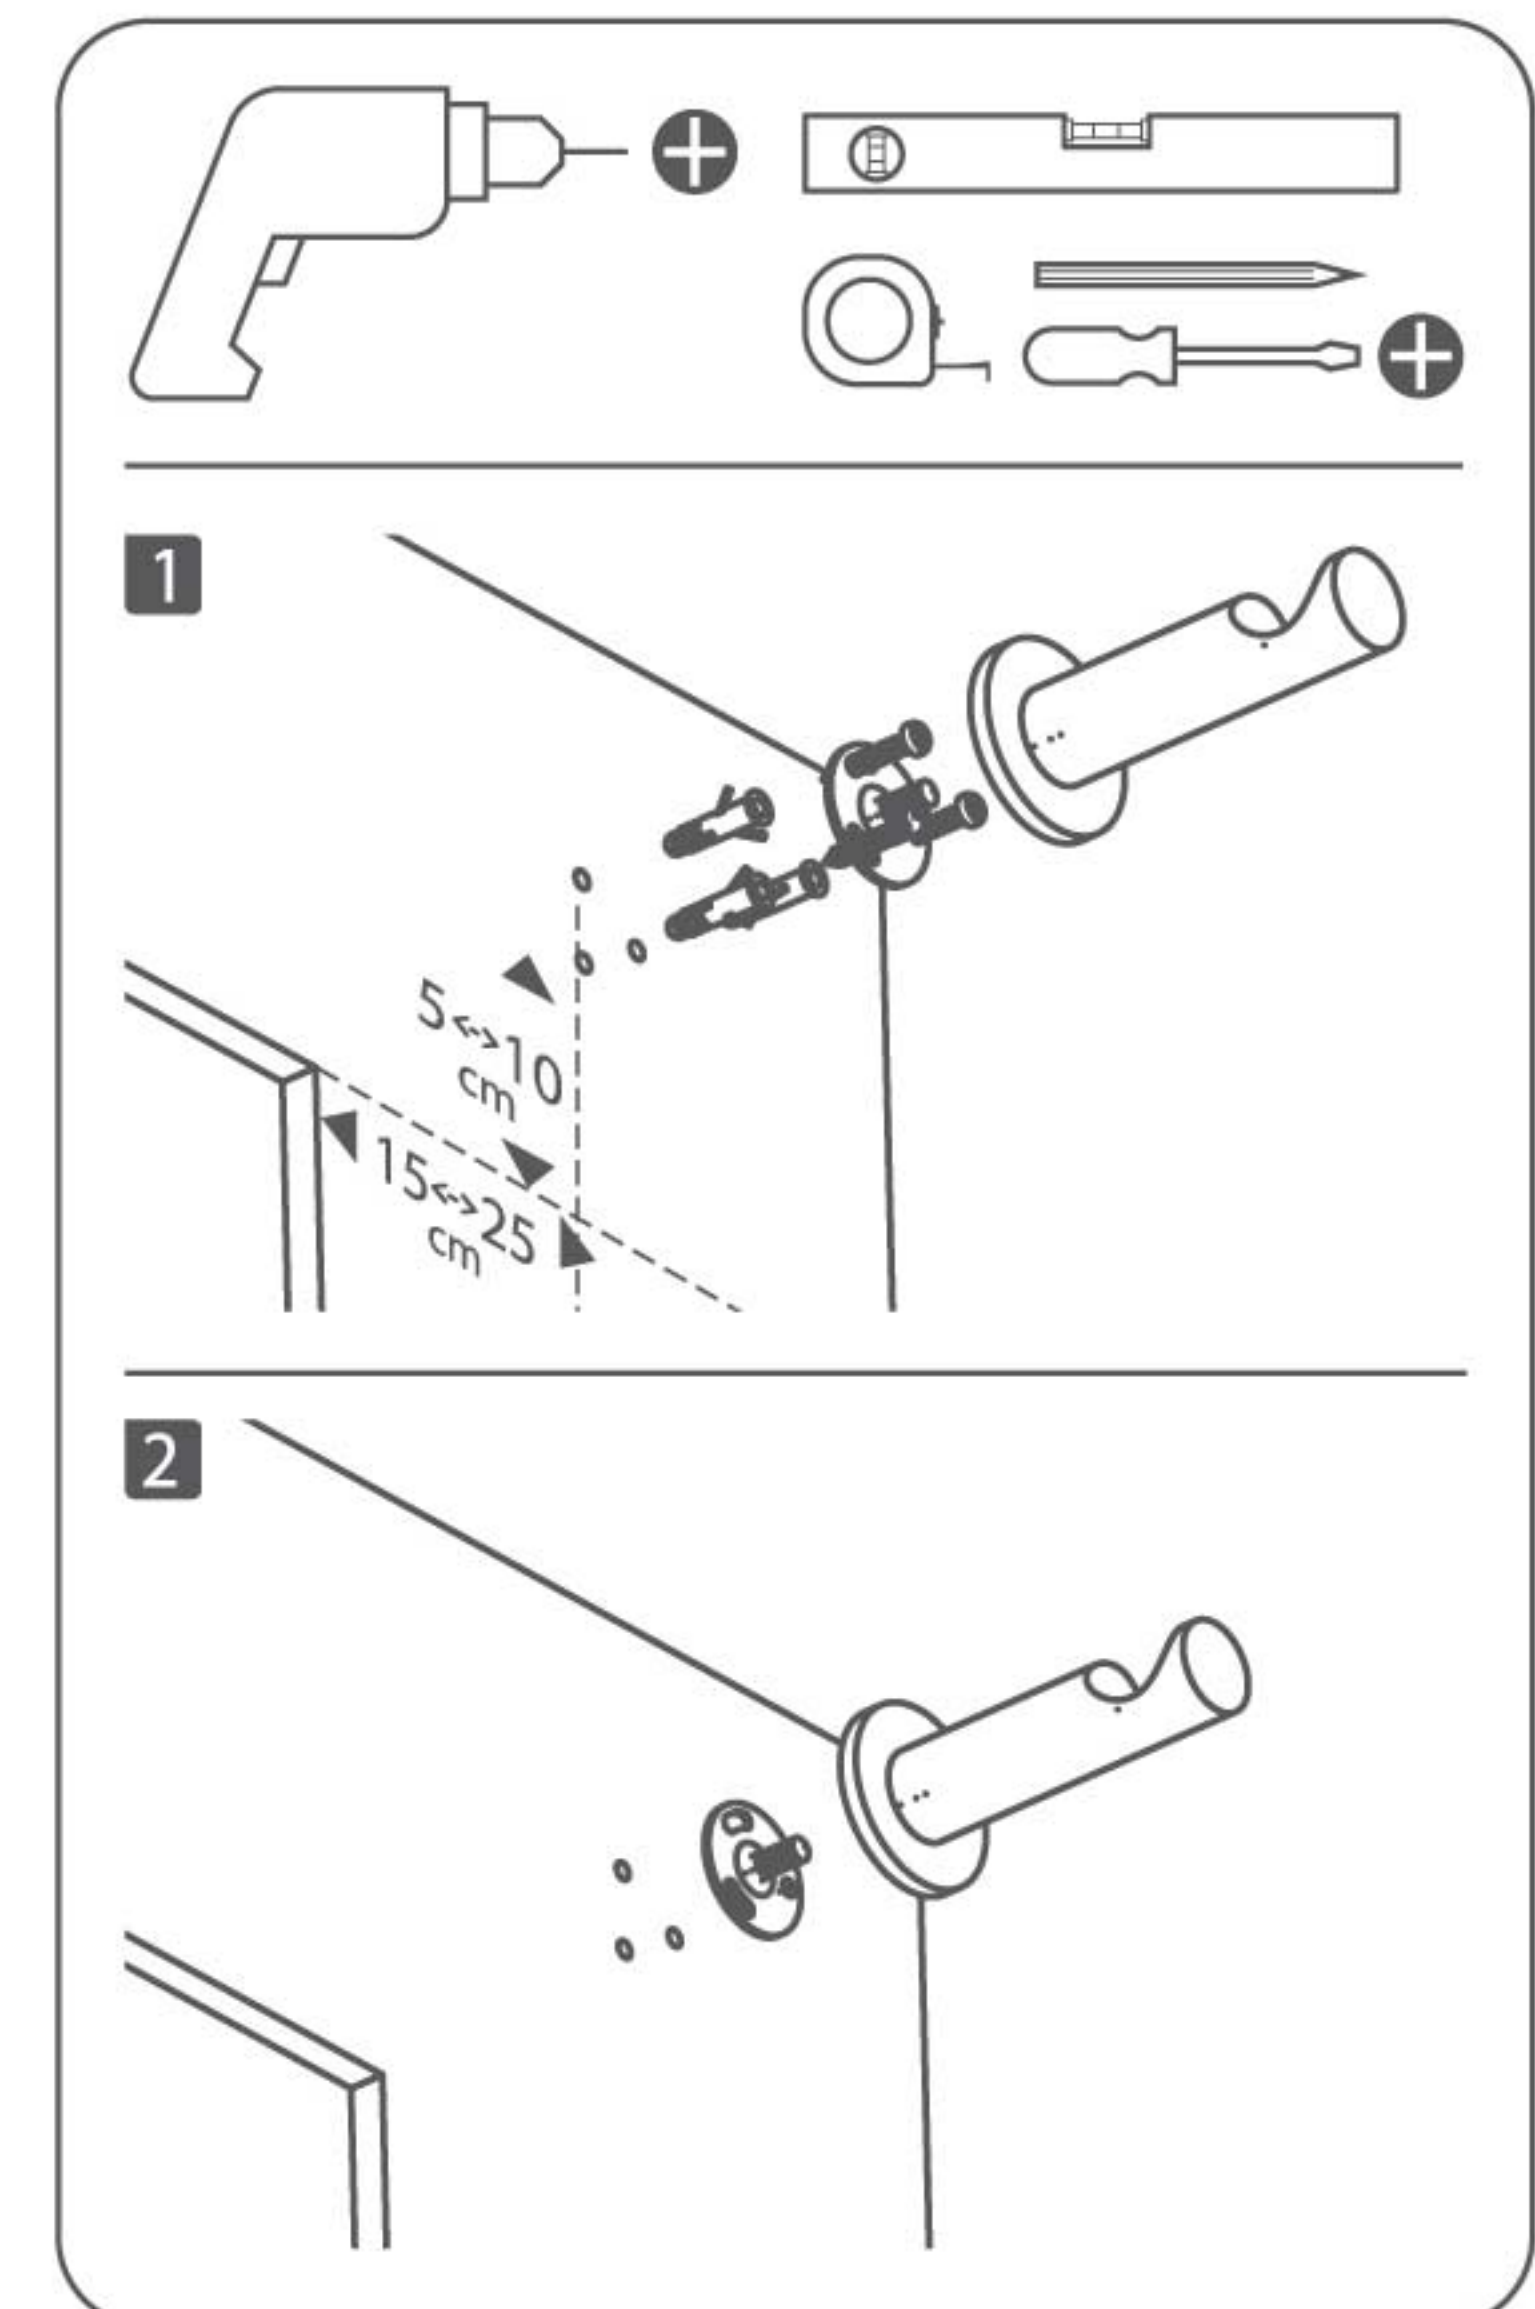

KOPER.

KO-28-BN

Brushed Nickel . Metal 25/28 mm Extendable curtain pole

Two sizes: 120-210cm / 160-300cm
Packed with cardboard box, including:

- 2 poles
- 2 finials
- 3 brackets
- 21 rings (120-210cm) / 30 rings (160-300cm)

KOPER.

KO-28-AB

Antique Brass . Metal 25/28 mm Extendable curtain pole

Two sizes: 120-210cm / 160-300cm
Packed with cardboard box, including:

- 2 poles
- 2 finials
- 3 brackets
- 21 rings (120-210cm) / 30 rings (160-300cm)

KOPER.

KO-28-MB

Matt Black . Metal . 25/28 mm Finial With Dots Extendable curtain pole

Two sizes: 120-210cm / 160-300cm
Packed with cardboard box, including:

- 2 poles
- 2 finials
- 3 brackets
- 21 rings (120-210cm) / 30 rings (160-300cm)

KOPER.

KO-28-DMB

Matt Black . Metal . 25/28 mm
Matt White Finial With Dots
Extendable curtain pole

Two sizes: 120-210cm / 160-300cm
Packed with cardboard box, including:

- 2 poles
- 2 finials
- 3 brackets
- 21 rings (120-210cm) / 30 rings (160-300cm)