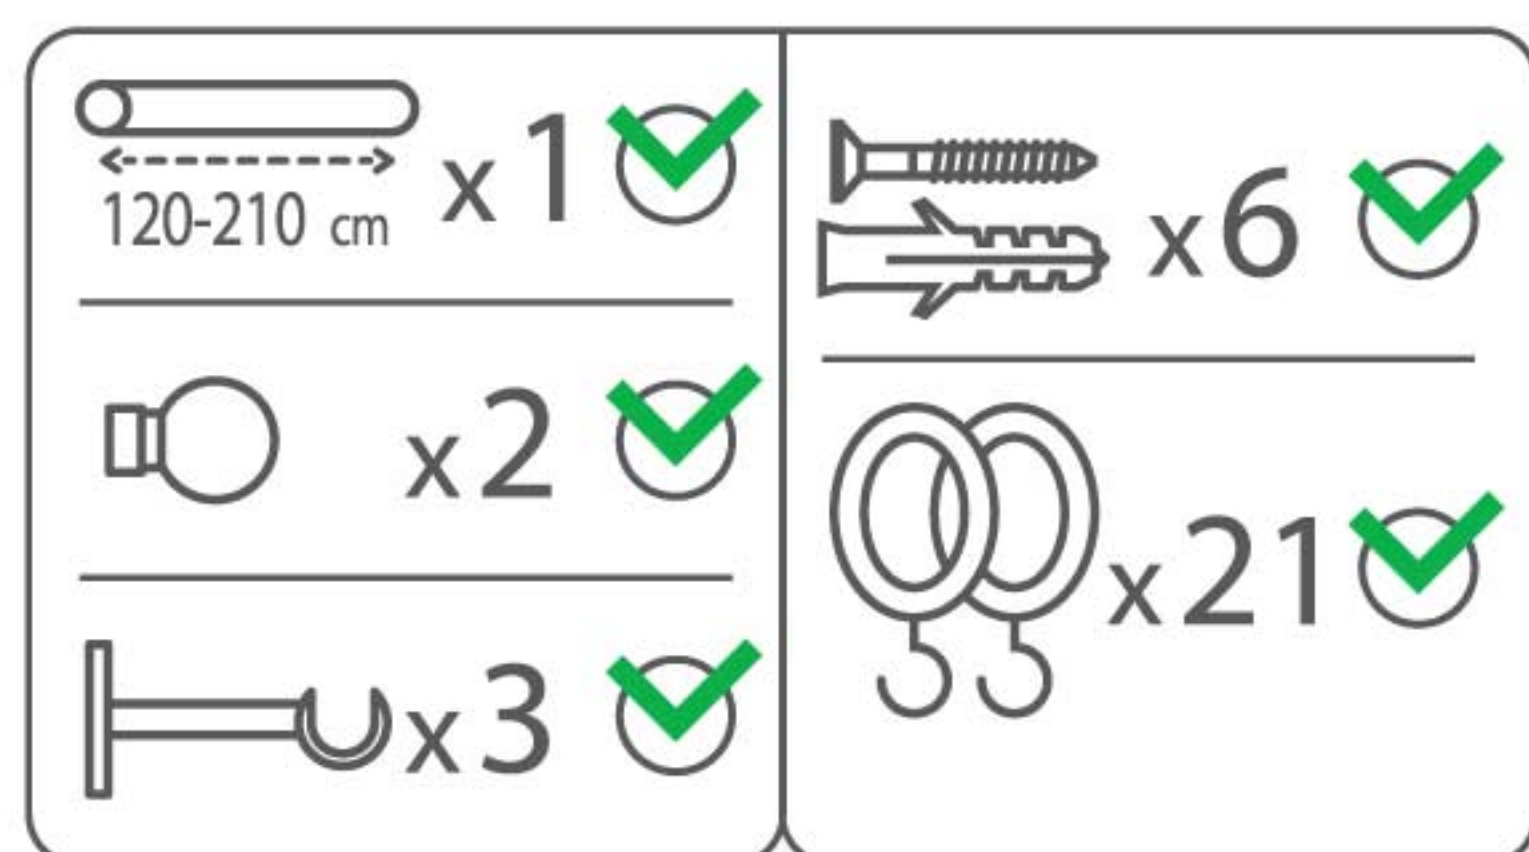

KOPER.

KO-19-MB

Matt Black . Metal . 16/19 mm Extendable curtain pole

Two sizes: 120-210cm / 160-300cm
Packed with cardboard box, including:

- 2 poles
- 2 finials
- 3 brackets
- 21 rings (120-210cm) / 30 rings (160-300cm)

KOPER.

KO-19-BBN

Brushed Black Nickel . Metal
16/19 mm
Extendable curtain pole

Two sizes: 120-210cm / 160-300cm
Packed with cardboard box, including:

- 2 poles
- 2 finials
- 3 brackets
- 21 rings (120-210cm) / 30 rings (160-300cm)

KOPER.

KO-19-P

Pewter . Metal . 16/19 mm Extendable curtain pole

Two sizes: 120-210cm / 160-300cm
Packed with cardboard box, including:

- 2 poles
- 2 finials
- 3 brackets
- 21 rings (120-210cm) / 30 rings (160-300cm)

KOPER.

KO-19-S

Satin Nickel . Metal . 16/19 mm Extendable curtain pole

Two sizes: 120-210cm / 160-300cm
Packed with cardboard box, including:

- 2 poles
- 2 finials
- 3 brackets
- 21 rings (120-210cm) / 30 rings (160-300cm)