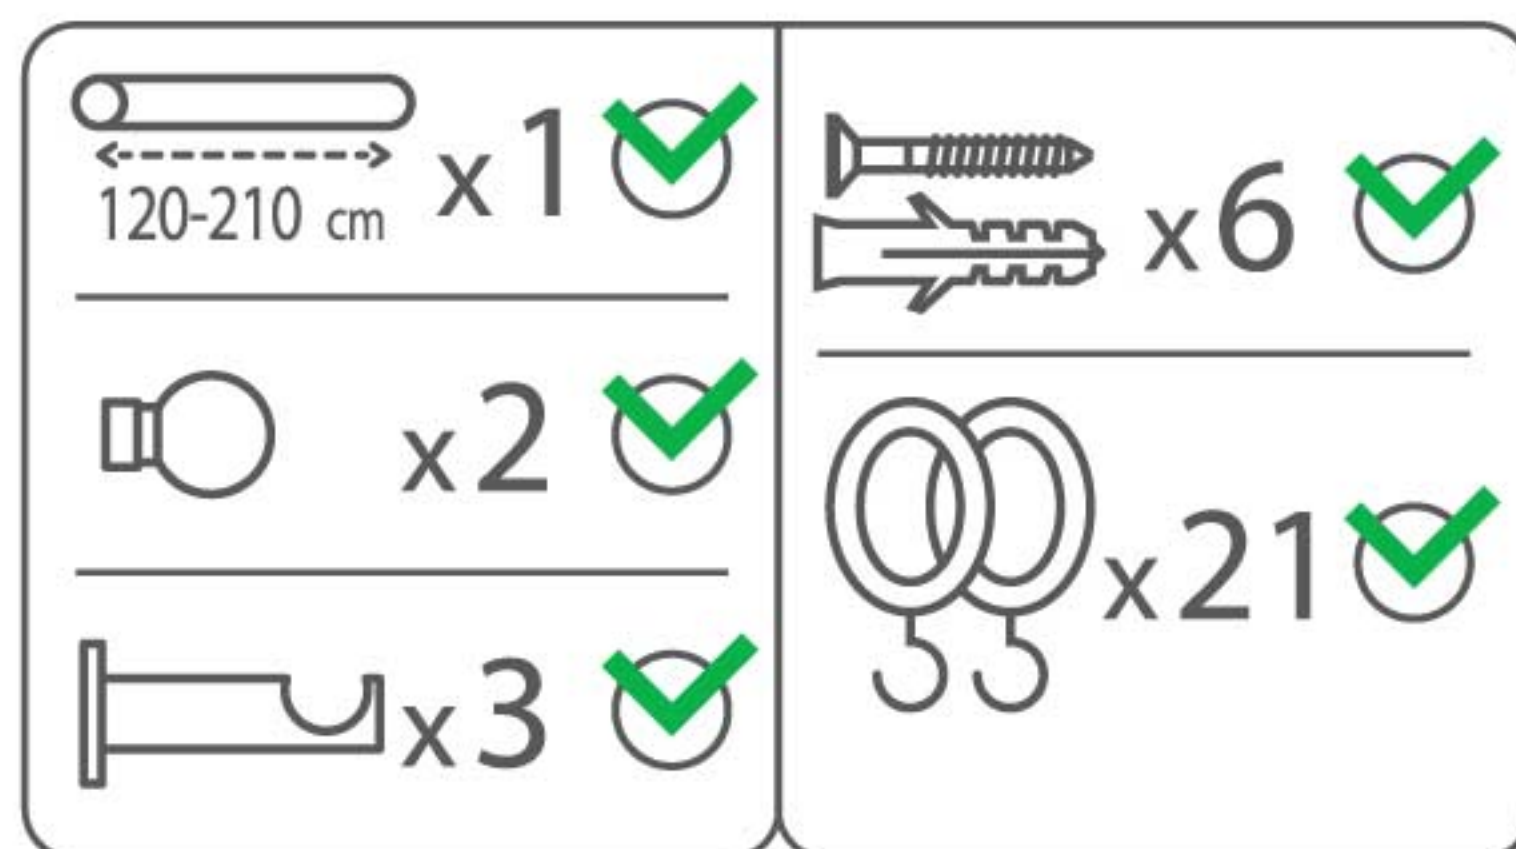

KOPER.

KO-28-DMB

Matt Black . Metal . 25/28 mm
Matt White Finial With Dots
Extendable curtain pole

Two sizes: 120-210cm / 160-300cm
Packed with cardboard box, including:

- 2 poles
- 2 finials
- 3 brackets
- 21 rings (120-210cm) / 30 rings (160-300cm)