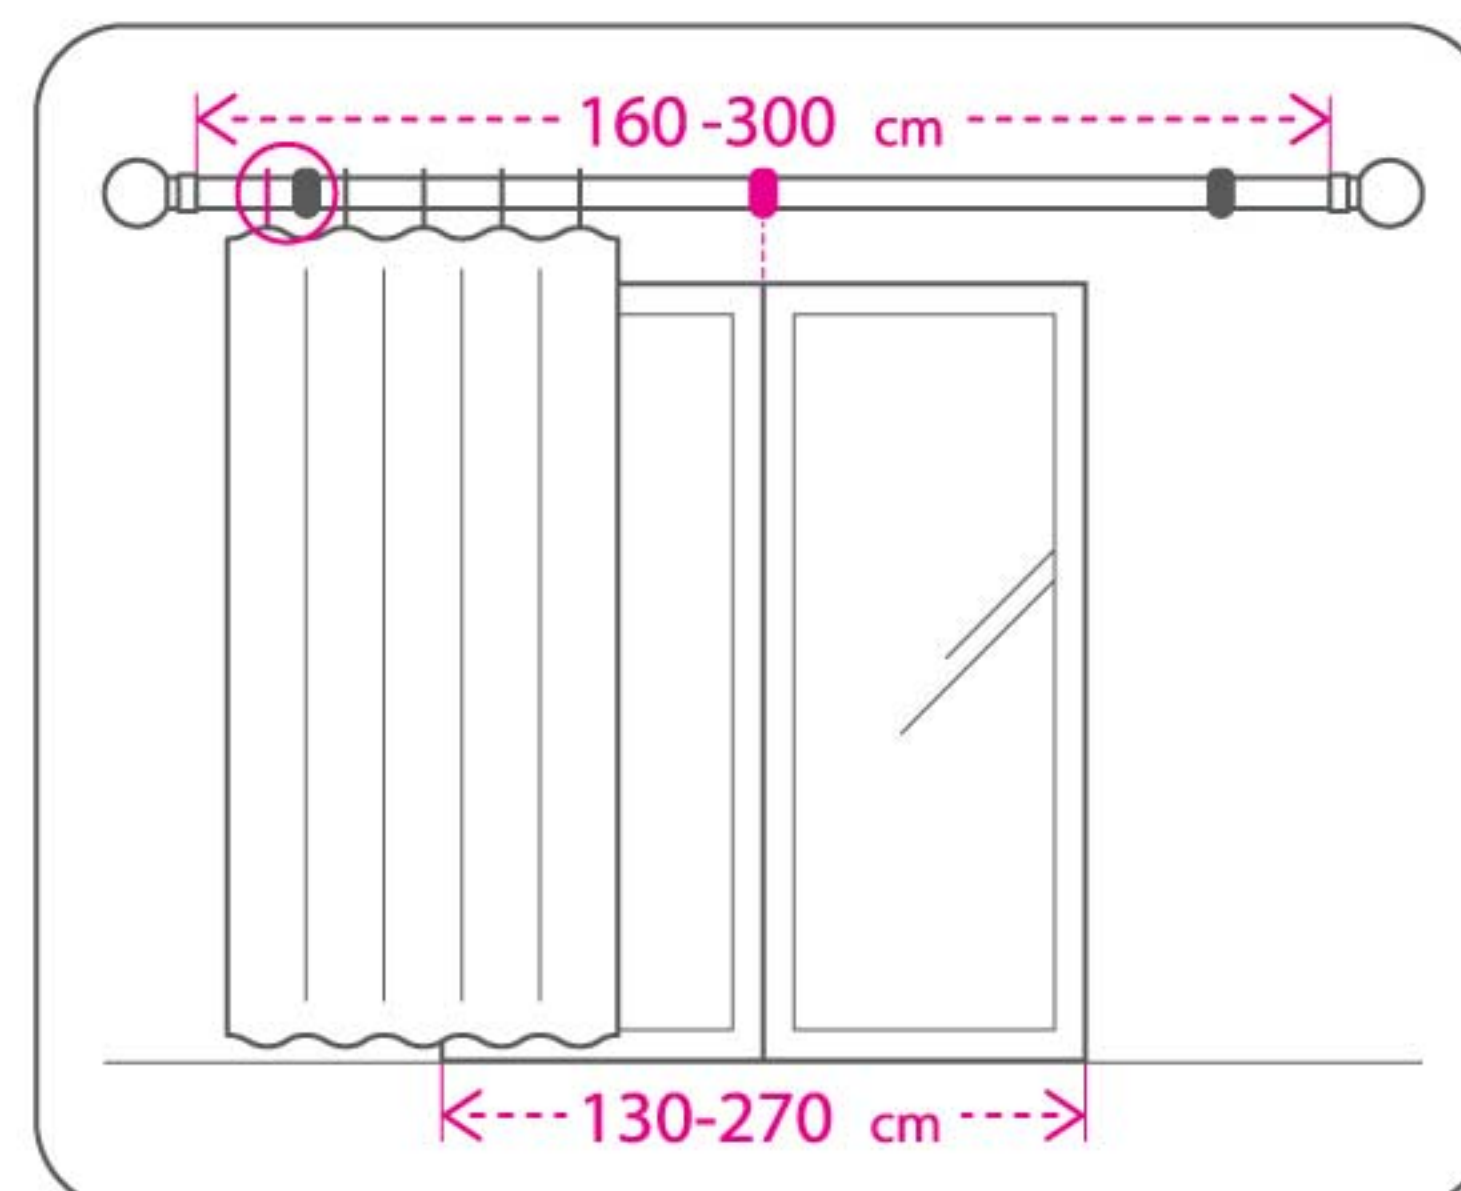

KOPER.

KO-19-G

Grey . Metal . 16/19 mm
Extendable curtain pole

Two sizes: 120-210cm / 160-300cm
Packed with cardboard box, including:

- 2 poles
- 2 finials
- 3 brackets
- 21 rings (120-210cm) / 30 rings (160-300cm)

KOPER.

KO-28-BN

Brushed Nickel . Metal 25/28 mm Extendable curtain pole

Two sizes: 120-210cm / 160-300cm
Packed with cardboard box, including:

- 2 poles
- 2 finials
- 3 brackets
- 21 rings (120-210cm) / 30 rings (160-300cm)

KOPER.

KO-28-MB

Matt Black . Metal . 25/28 mm Finial With Dots Extendable curtain pole

Two sizes: 120-210cm / 160-300cm
Packed with cardboard box, including:

- 2 poles
- 2 finials
- 3 brackets
- 21 rings (120-210cm) / 30 rings (160-300cm)

KOPER.

KO-28-DMB

Matt Black . Metal . 25/28 mm
Matt White Finial With Dots
Extendable curtain pole

Two sizes: 120-210cm / 160-300cm
Packed with cardboard box, including:

- 2 poles
- 2 finials
- 3 brackets
- 21 rings (120-210cm) / 30 rings (160-300cm)