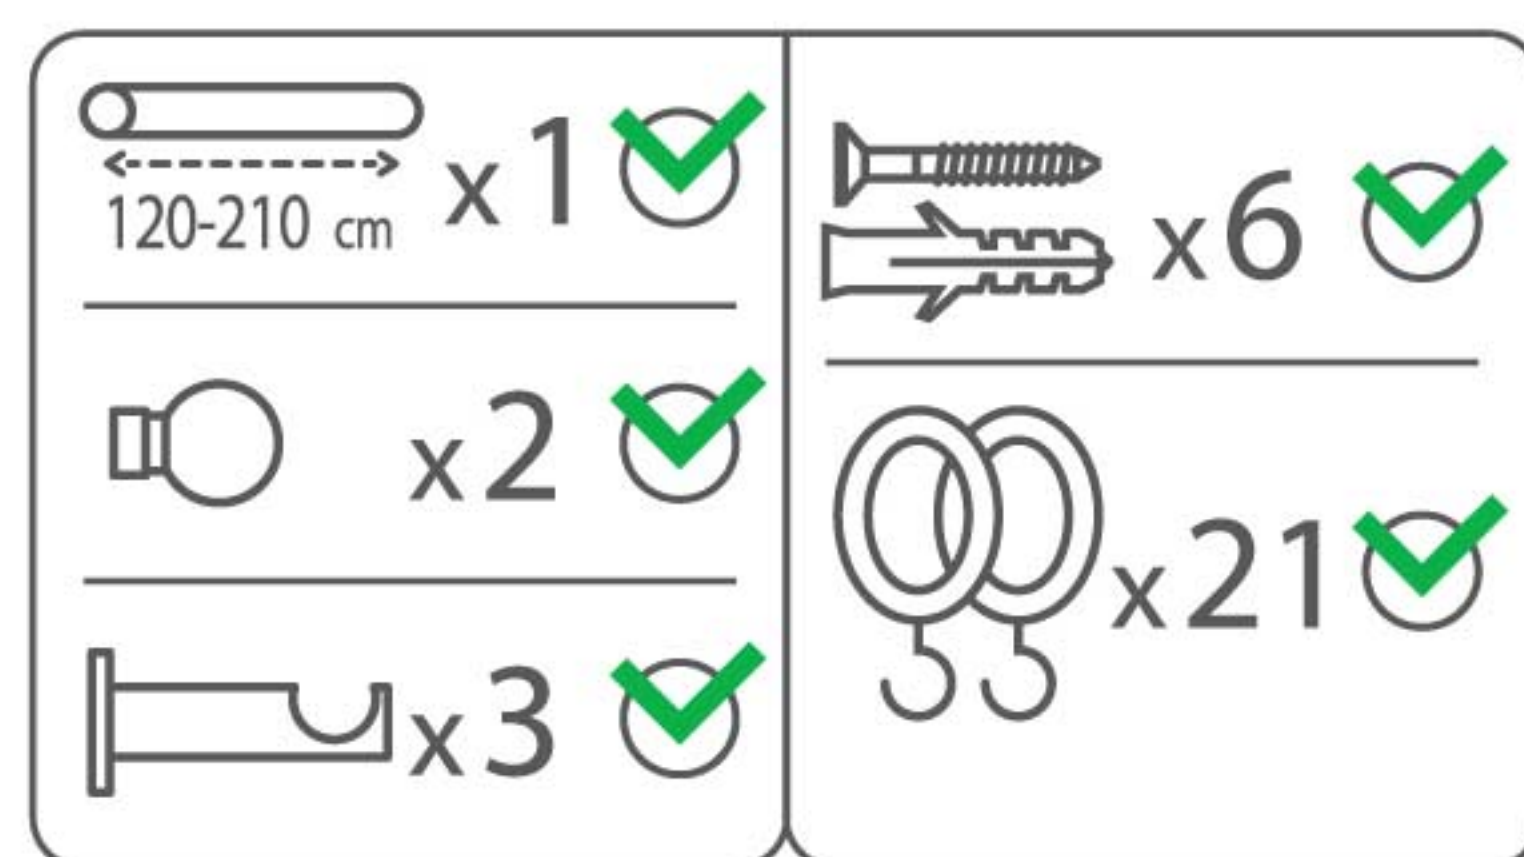

KOPER.

KO-28-AB

Antique Brass . Metal 25/28 mm Extendable curtain pole

Two sizes: 120-210cm / 160-300cm
Packed with cardboard box, including:

- 2 poles
- 2 finials
- 3 brackets
- 21 rings (120-210cm) / 30 rings (160-300cm)