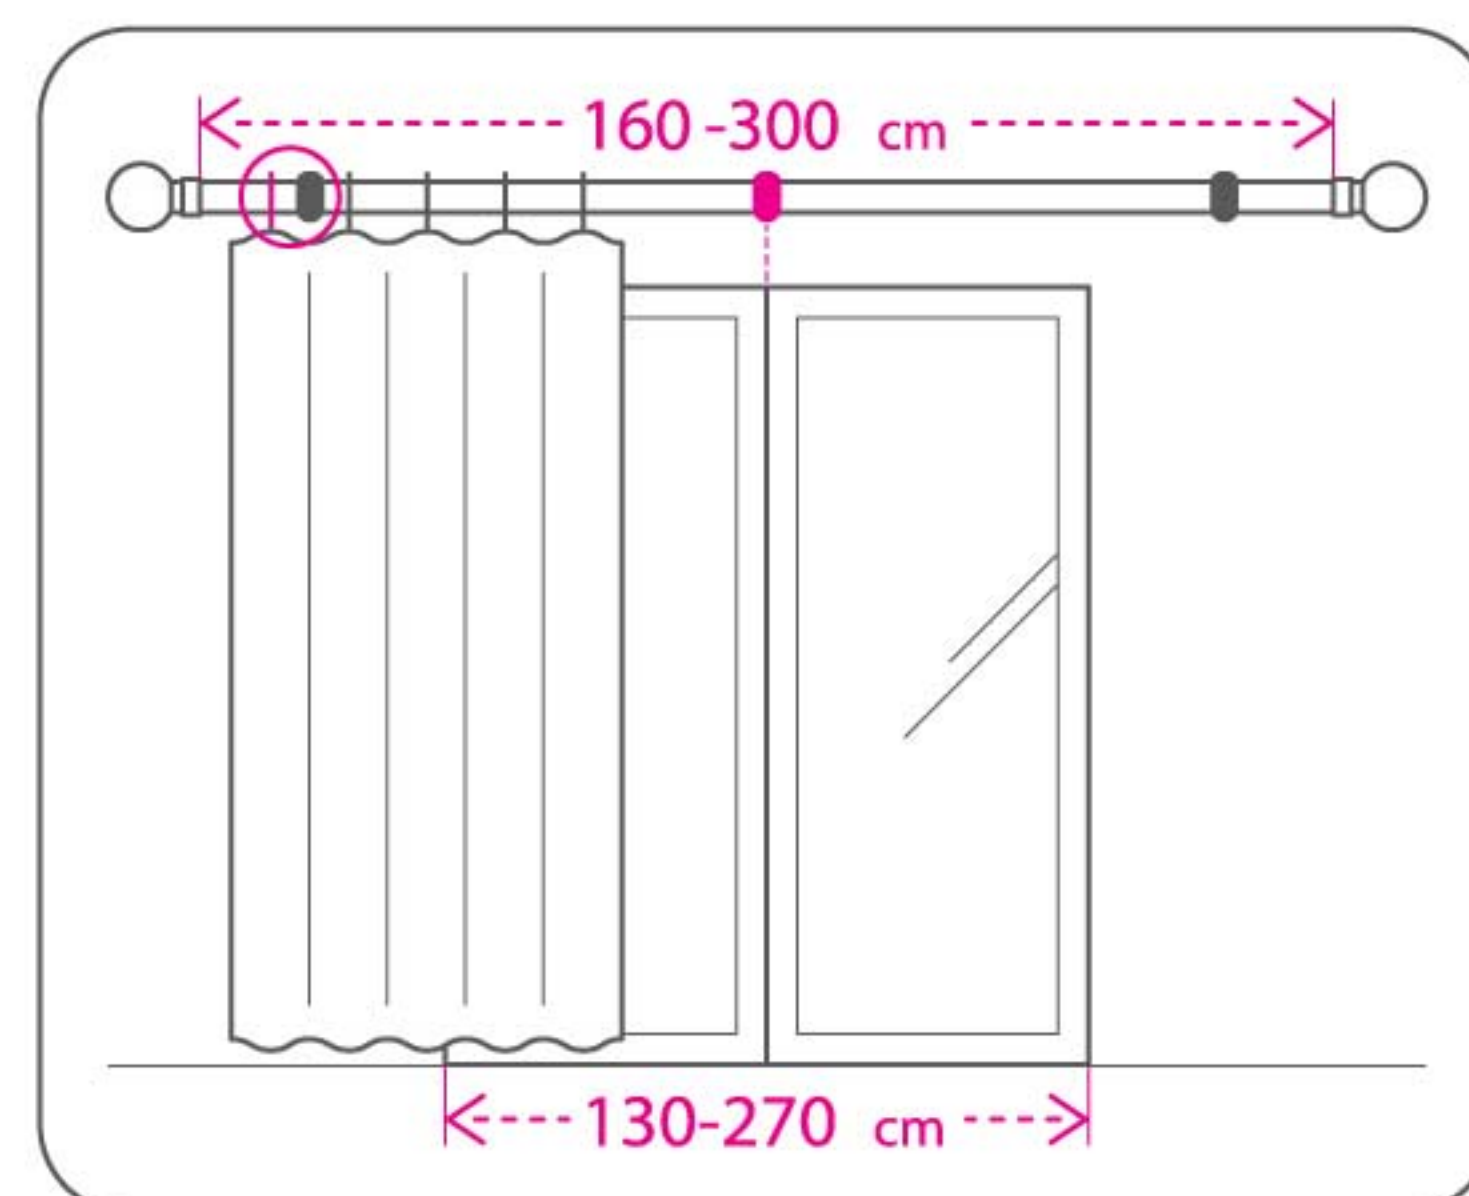

KOPER.

KO-19-PB

Polished Brass . Metal 16/19 mm Extendable curtain pole

Two sizes: 120-210cm / 160-300cm
Packed with cardboard box, including:

- 2 poles
- 2 finials
- 3 brackets
- 21 rings (120-210cm) / 30 rings (160-300cm)