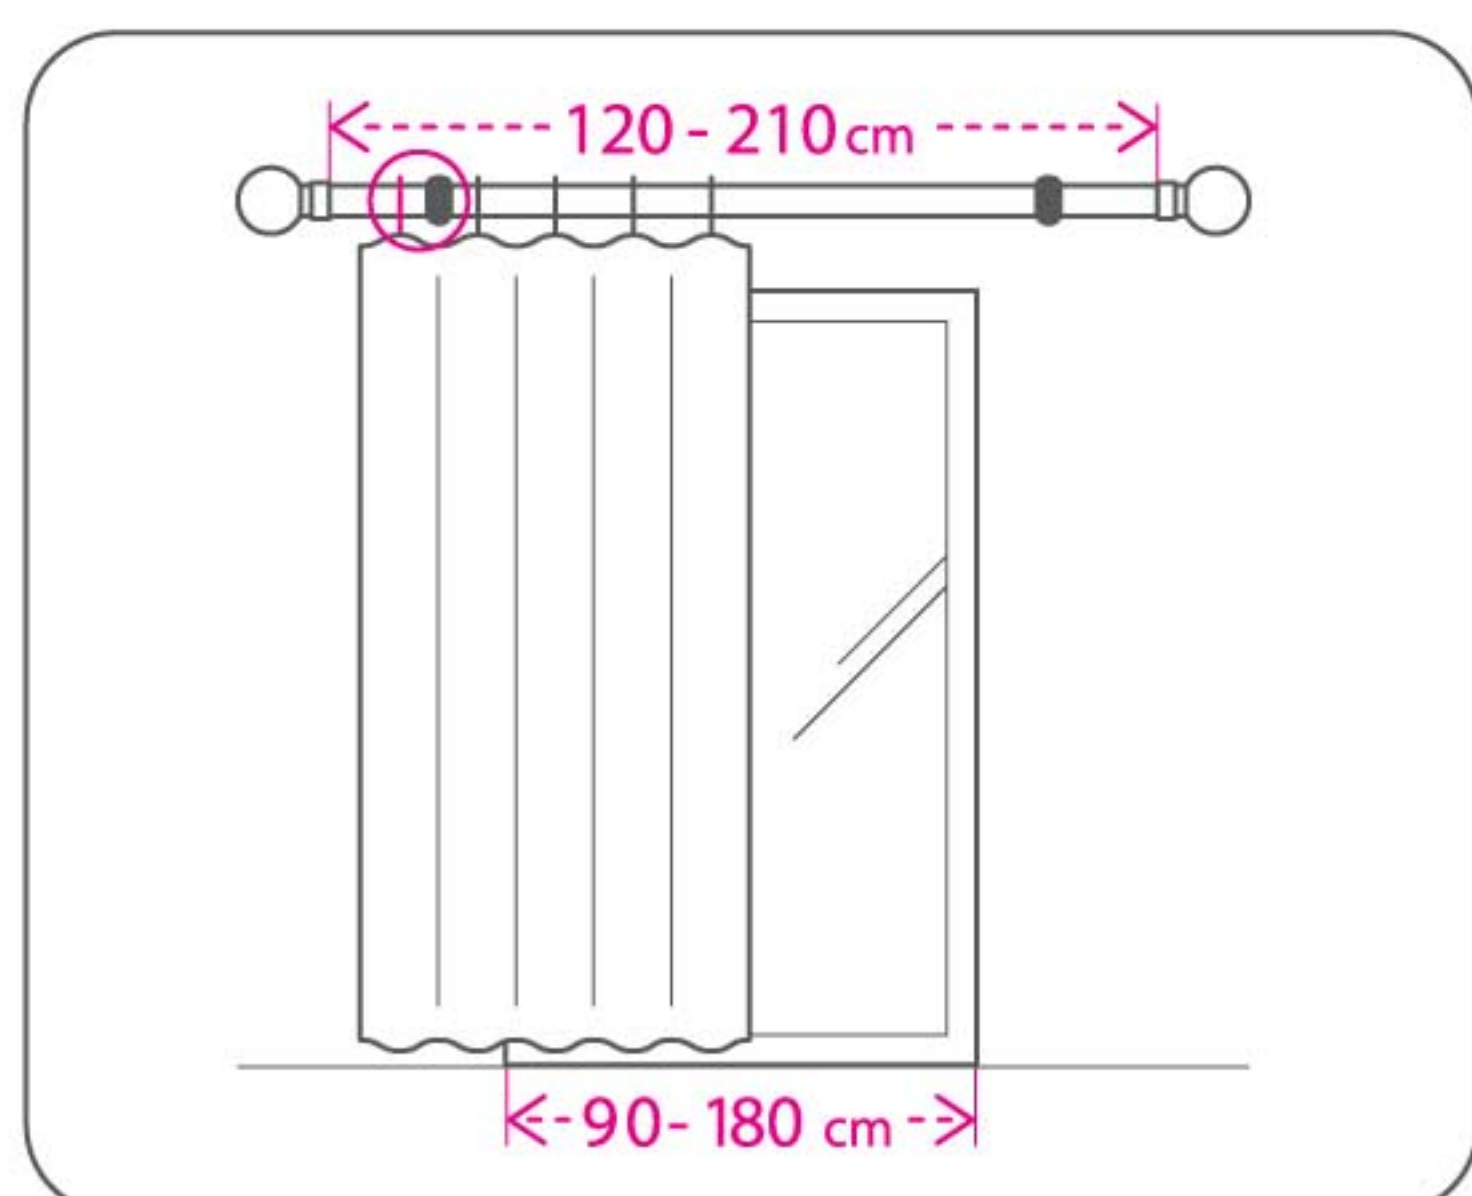

KOPER.

KO-19-MB

Matt Black . Metal . 16/19 mm Extendable curtain pole

Two sizes: 120-210cm / 160-300cm
Packed with cardboard box, including:

- 2 poles
- 2 finials
- 3 brackets
- 21 rings (120-210cm) / 30 rings (160-300cm)

KOPER.

KO-19-BBN

Brushed Black Nickel . Metal
16/19 mm
Extendable curtain pole

Two sizes: 120-210cm / 160-300cm
Packed with cardboard box, including:

- 2 poles
- 2 finials
- 3 brackets
- 21 rings (120-210cm) / 30 rings (160-300cm)

KOPER.

KO-19-P

Pewter . Metal . 16/19 mm Extendable curtain pole

Two sizes: 120-210cm / 160-300cm
Packed with cardboard box, including:

- 2 poles
- 2 finials
- 3 brackets
- 21 rings (120-210cm) / 30 rings (160-300cm)

KOPER.

KO-19-S

Satin Nickel . Metal . 16/19 mm Extendable curtain pole

Two sizes: 120-210cm / 160-300cm
Packed with cardboard box, including:

- 2 poles
- 2 finials
- 3 brackets
- 21 rings (120-210cm) / 30 rings (160-300cm)