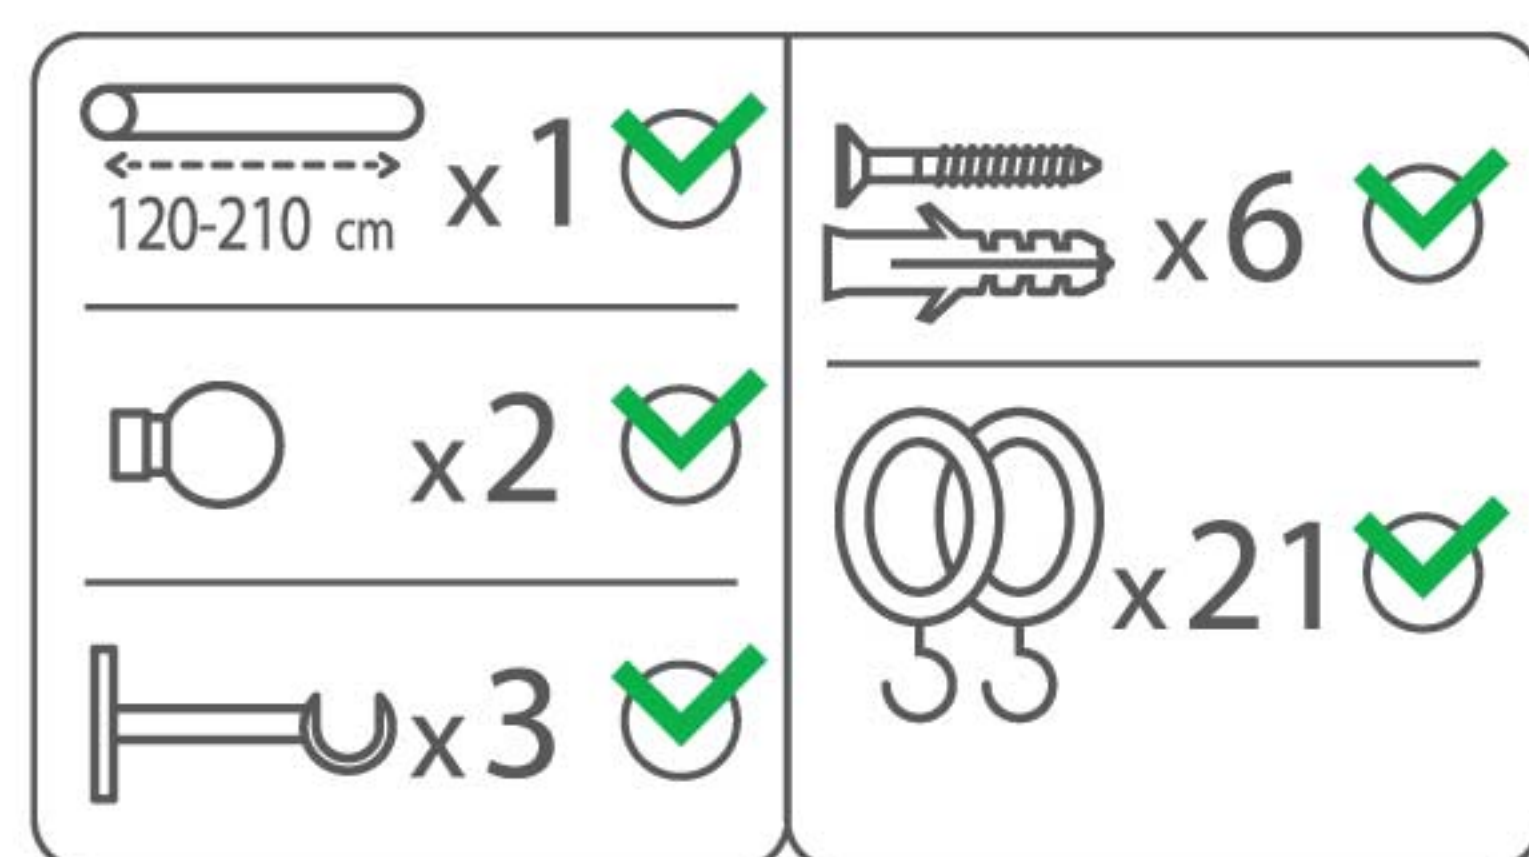

KOPER.

KO-19-PB

Polished Brass . Metal 16/19 mm Extendable curtain pole

Two sizes: 120-210cm / 160-300cm
Packed with cardboard box, including:

- 2 poles
- 2 finials
- 3 brackets
- 21 rings (120-210cm) / 30 rings (160-300cm)

KOPER.

KO-19-W

Matt Black . Metal . 16/19 mm
Wooden Effect Finial
Extendable curtain pole

Two sizes: 120-210cm / 160-300cm
Packed with cardboard box, including:

- 2 poles
- 2 finials
- 3 brackets
- 21 rings (120-210cm) / 30 rings (160-300cm)

KOPER.

KO-19-G

Grey . Metal . 16/19 mm
Extendable curtain pole

Two sizes: 120-210cm / 160-300cm
Packed with cardboard box, including:

- 2 poles
- 2 finials
- 3 brackets
- 21 rings (120-210cm) / 30 rings (160-300cm)